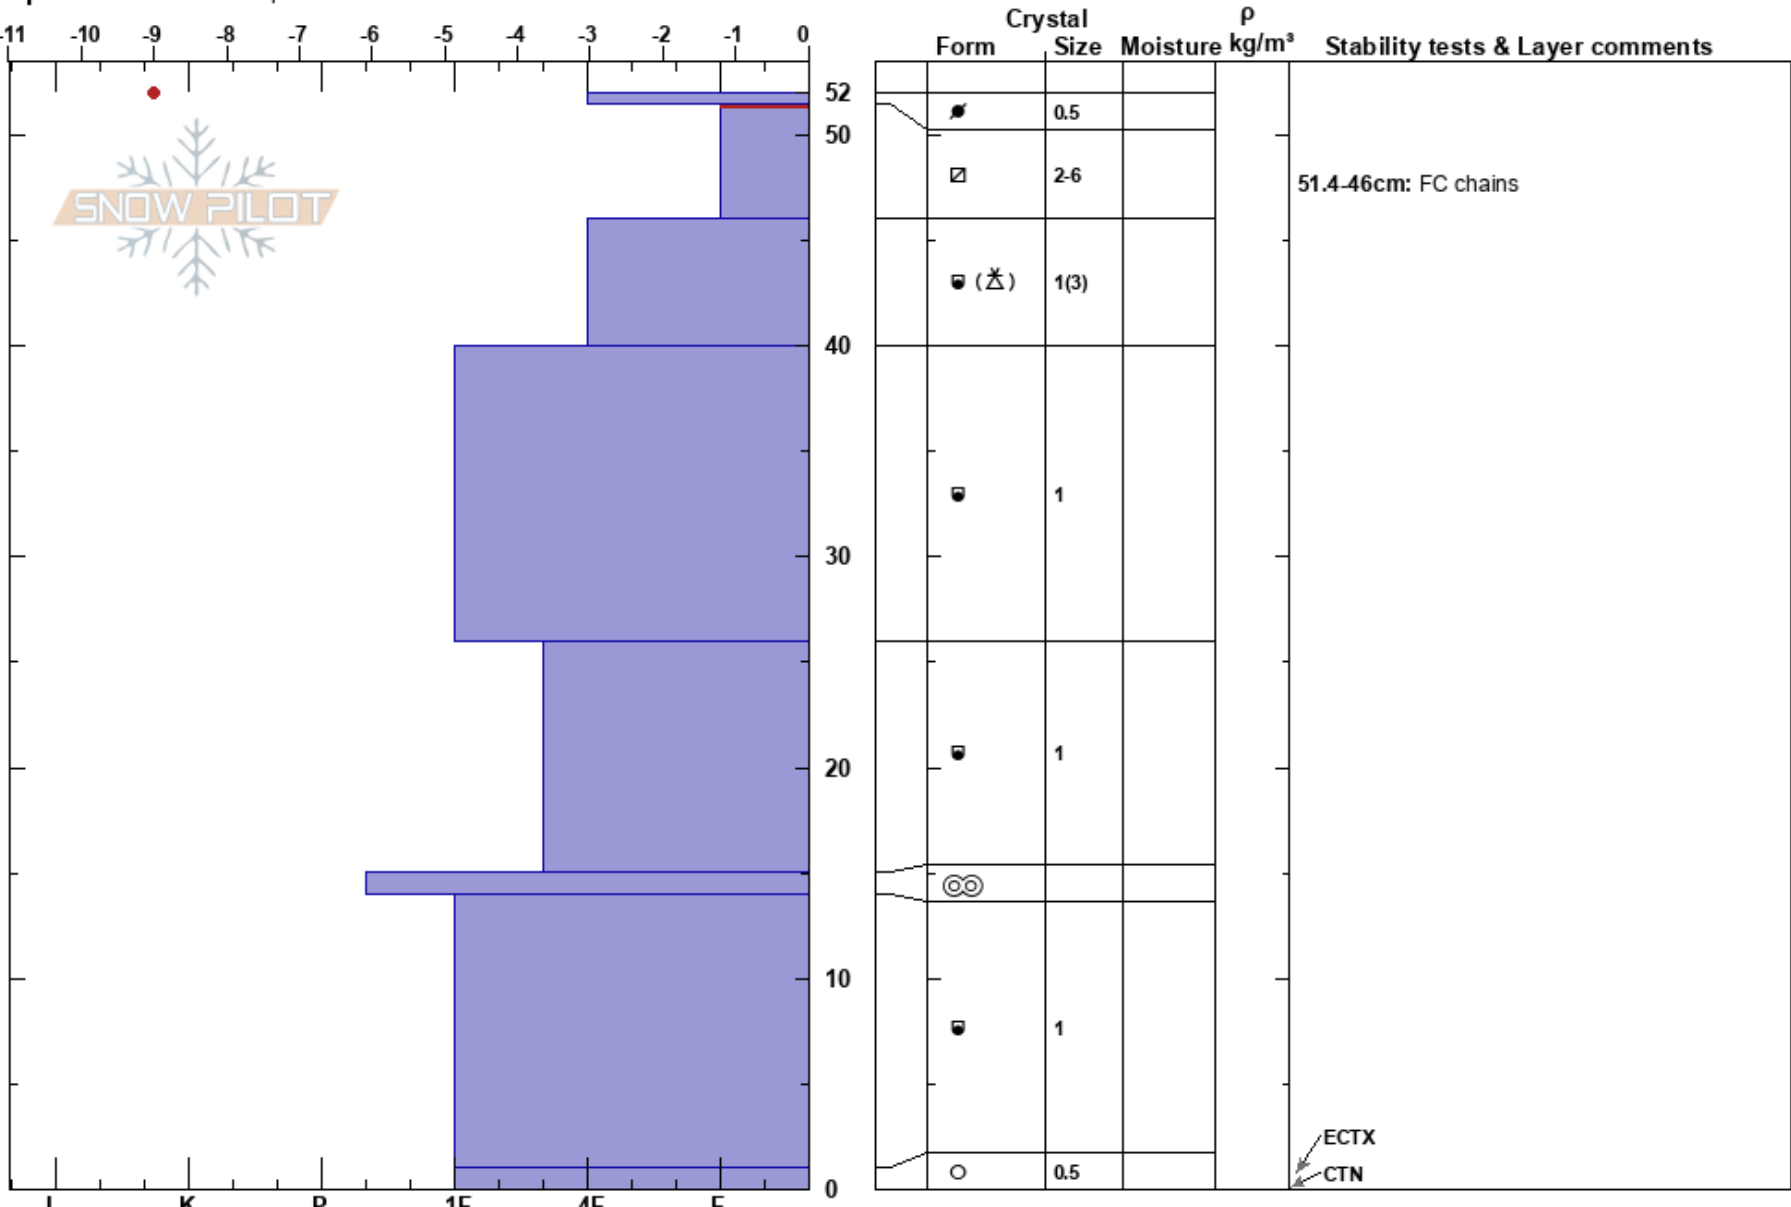

Andesite Ridge
 Central Sierra
 CA
Elevation: 8110 ft
Aspect: 267°
Specifics: We skied slope

Brandon Schwartz
 11/28/2020 - 10:11am
Co-ord: 39.35037N, -120.36765W
Slope Angle: 26°
Wind Loading: no

Stability: Very Good **HS:**52 **Layer Notes:**
Air Temperature: **PF:**25 51.4-46cm: FC chains
Sky Cover: CLR **PS:** 8 51.4-46cm: Problematic layer
Precipitation: NO
Wind: Calm

Notes: Pit dug in open area below treeline. Metamorphism in the snowpack appears to have shifted back to mostly faceting.