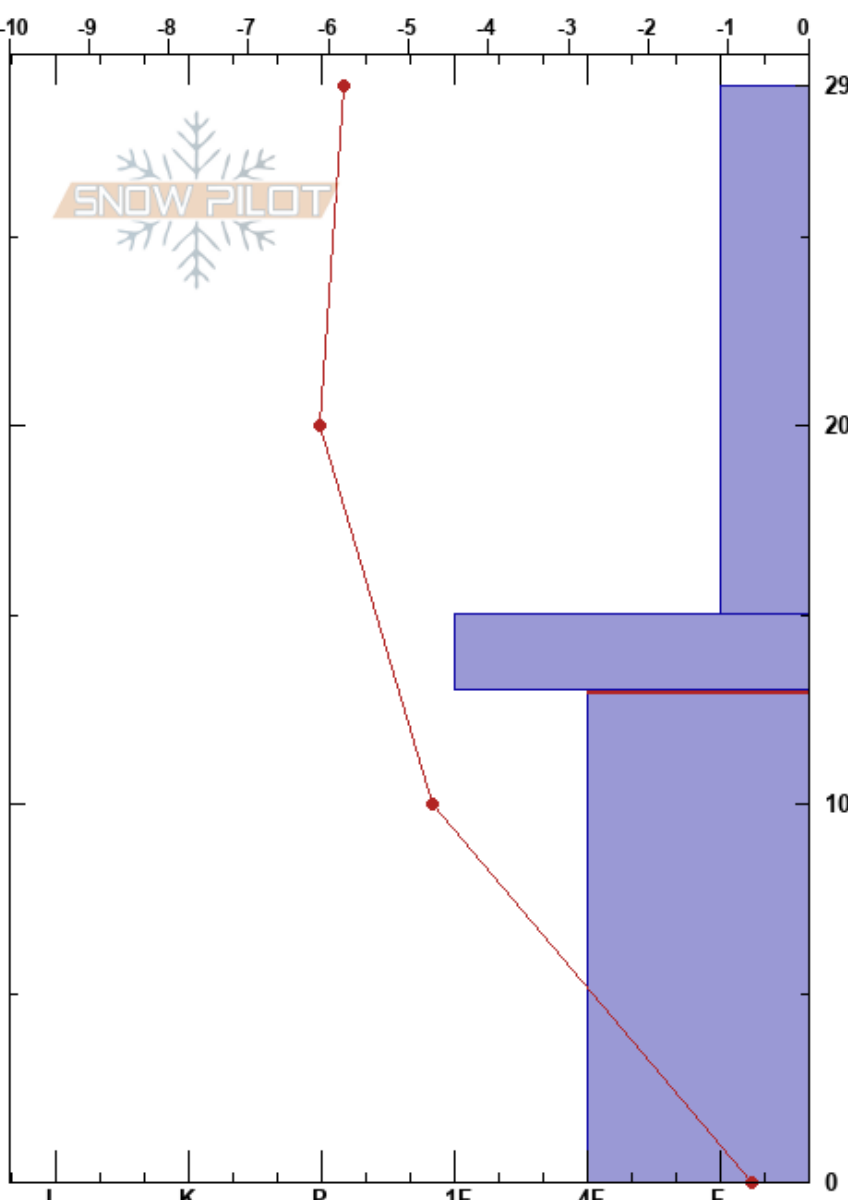

Jade Glade
 Vail/Summit County
 CO
Elevation: 11167 ft
Aspect: SE

Kerry Kuntz
 11/28/2020 - 9:50am
Co-ord: 39.60301N, -106.33495W
Slope Angle: 17°
Wind Loading:

Stability: **HS:**29
Air Temperature: -5°C **PF:**29 13-0cm: Problematic layer
Sky Cover: CLR **PS:** 15
Precipitation: NO
Wind: Calm

Specifics: Pit dug in a Ski Area; Pit is representative of backcountry

| Form | Crystal | | ρ kg/m ³ | Stability tests & Layer comments |
|------|---------|----------|-----------------------------|----------------------------------|
| | Size | Moisture | | |
| ☐ | 1-2 | D | | ← CT23, Q3 @10cm |
| ⊕ | 3-5 | D | | ← ECTN24 @13cm |
| ☐ | 0.5-1 | D | | |

Notes: Single digit temps the past few nights and clear