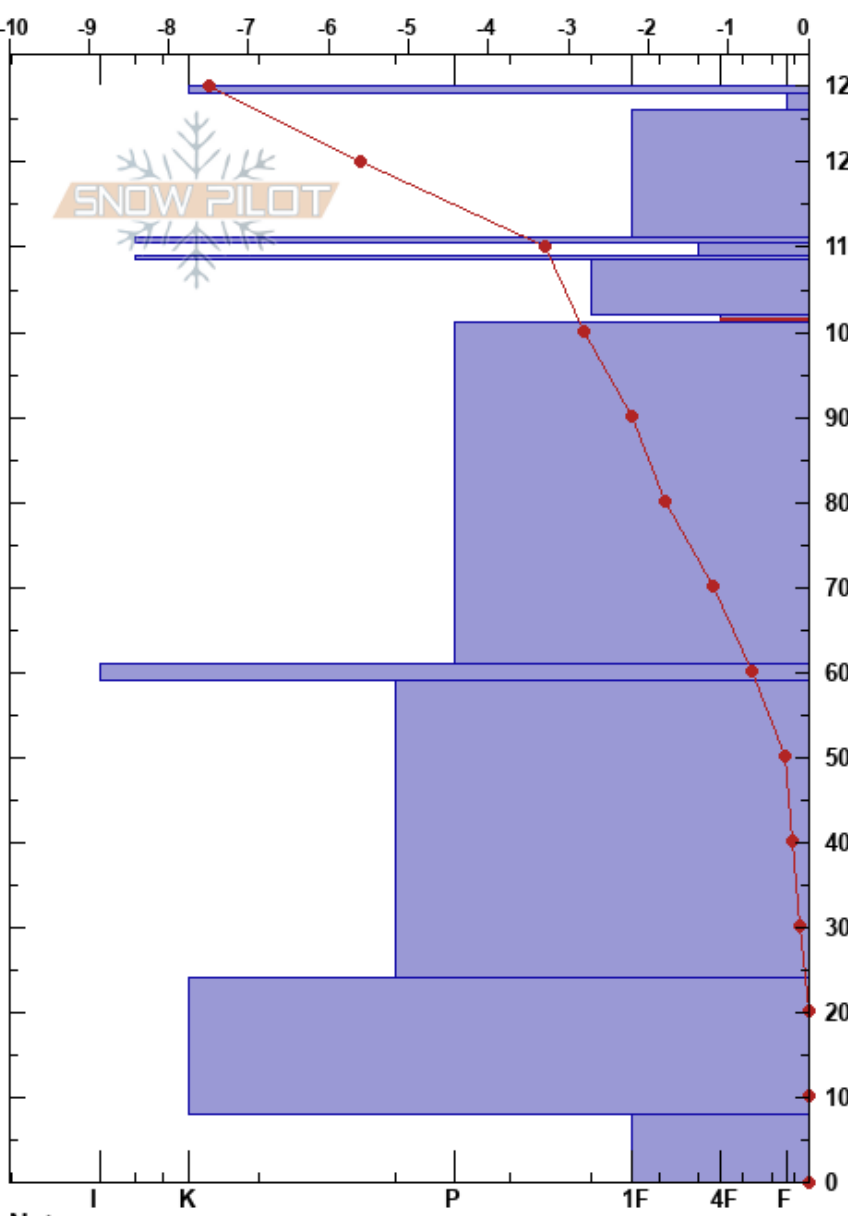

#43
 Khibiny mountains
 Russia
 Elevation: 748 m
 Aspect: E

Mikhail Ryabchikov
 28/11/2020 - 13:45
 Co-ord: 529462E 7505801N
 Slope Angle: 34°
 Wind Loading: previous

Stability: Good
 Air Temperature: -5.9°C
 Sky Cover: FEW
 Precipitation: NO
 Wind: SW Light Breeze

HS:129
 PF:21
 102-101cm:Problematic layer

Specifics: Pit dug in a Ski Area; Pit is representative of backcountry; Ski tracks on slope

Height (cm)	Crystal		Moisture	ρ kg/m ³	Stability tests & Layer comments
	Form	Size			
129	∇	1.5			
120	∇ (■)		D		
	/	2	D		
	/ (●)	0.5-1	D		
110	■		D		
	⊞ (⊞)	1	D		CT13, RP @110cm
	■		D		ECTN14 @110cm
100	●	0.3-0.5	D		CT18, SC @102cm
	⊞ (□)	0.5-1.5	D		ECTP18 @102cm
80	.	0.1-0.3	D		
60	■		D		
40	• (●)	0.3-0.5	D		
20	♥ (●)	1	D		
0	□	1-2	D		