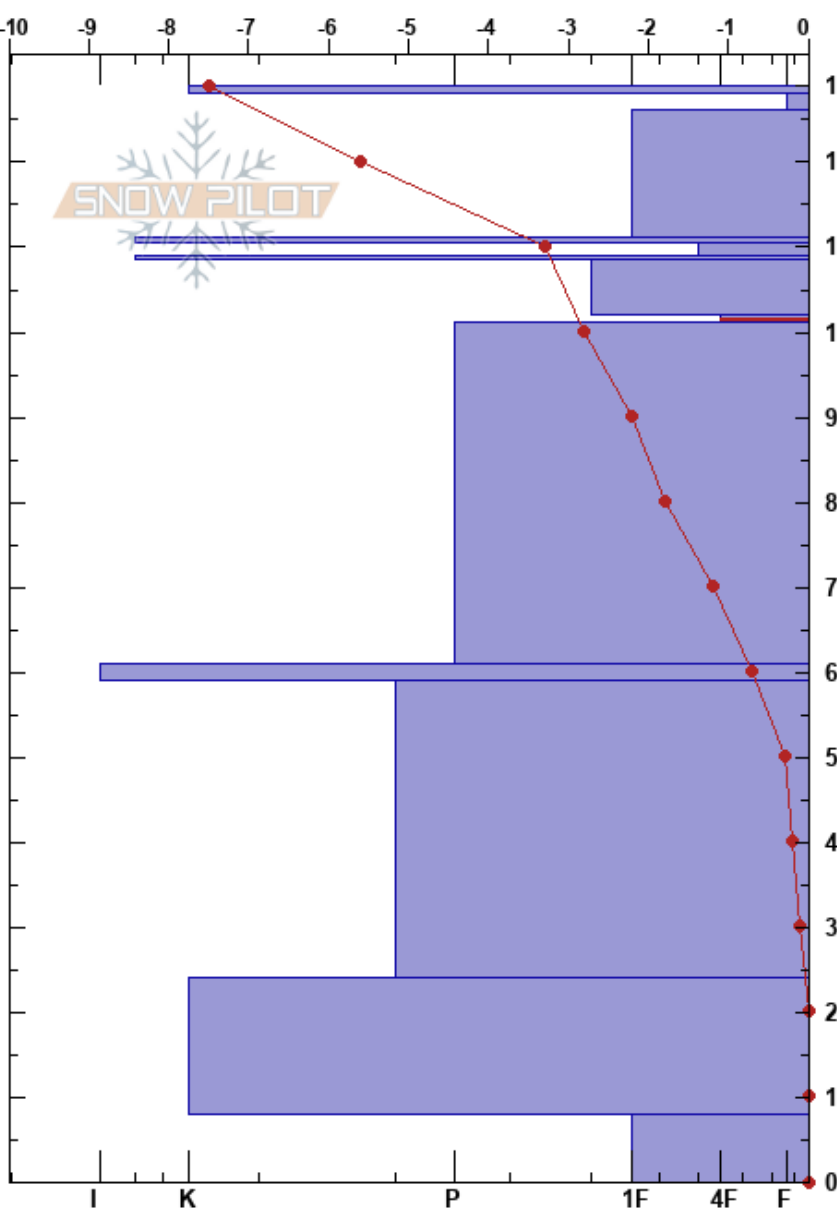

#43
 Khibiny mountains
 Russia
 Elevation: 748 m
 Aspect: E

Mikhail Ryabchikov
 28/11/2020 - 13:45
 Co-ord: 529462E 7505801N
 Slope Angle: 34°
 Wind Loading: previous

Stability: Good
 Air Temperature: -5.9°C
 Sky Cover: FEW
 Precipitation: NO
 Wind: SW Light Breeze

HS:129
 PF:21
 102-101cm:Problematic layer

Specifics: Pit dug in a Ski Area; Pit is representative of backcountry; Ski tracks on slope

Height (cm)	Crystal		Moisture	ρ kg/m ³	Stability tests & Layer comments
	Form	Size			
129	∇	1.5			
129	∇ (■)		D		
120	/	2	D		
120	/ (●)	0.5-1	D		
110	■		D		
110	⊞ (⊞)	1	D		CT13, RP @110cm
110	■		D		ECTN14 @110cm
100	●	0.3-0.5	D		CT18, SC @102cm
100	⊞ (□)	0.5-1.5	D		ECTP18 @102cm
80	.	0.1-0.3	D		
60	■		D		
40	• (●)	0.3-0.5	D		
20	♥ (●)	1	D		
10	□	1-2	D		