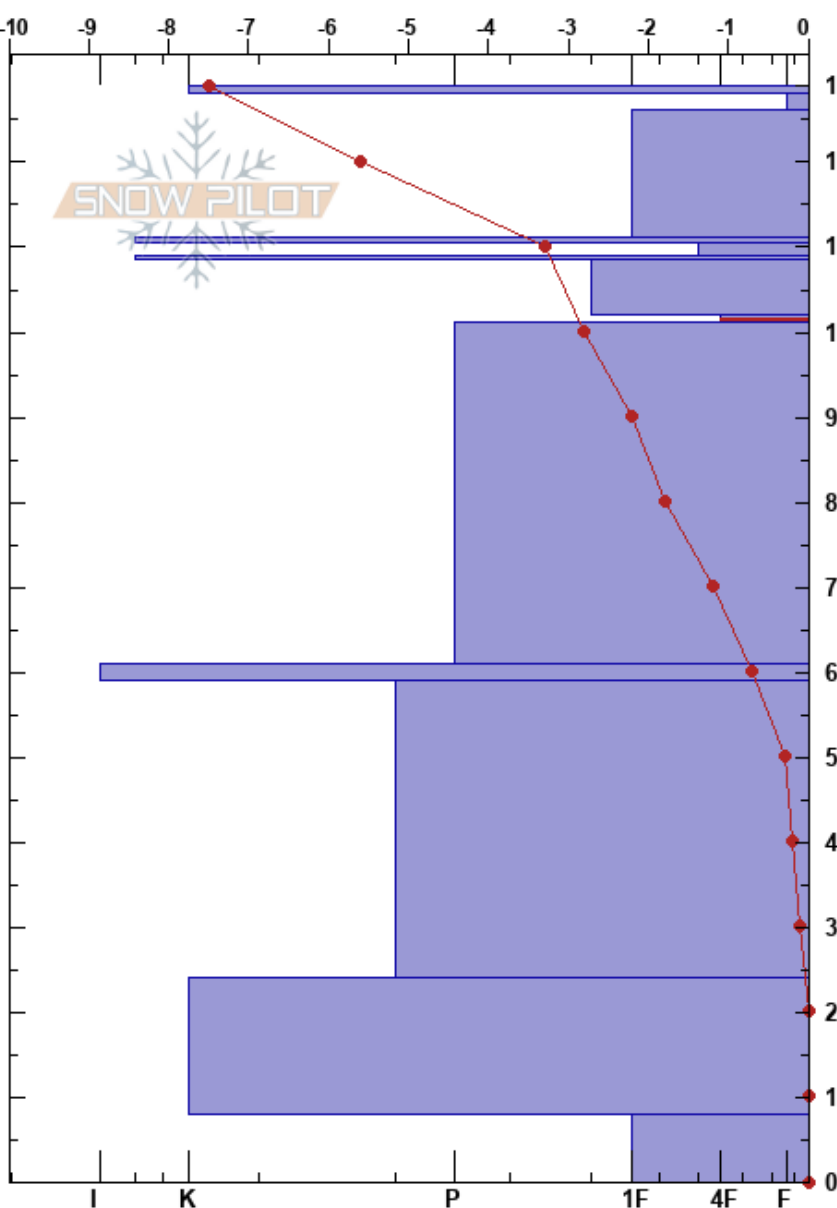

#43
 Khibiny mountains
 Russia
 Elevation: 748 m
 Aspect: E

Mikhail Ryabchikov
 28/11/2020 - 13:45
 Co-ord: 529462E 7505801N
 Slope Angle: 34°
 Wind Loading: previous

Stability: Good
 Air Temperature: -5.9°C
 Sky Cover: FEW
 Precipitation: NO
 Wind: SW Light Breeze

HS:129
 PF:21
 102-101cm:Problematic layer

Specifics: Pit dug in a Ski Area; Pit is representative of backcountry; Ski tracks on slope

Height (cm)	Crystal		Moisture	ρ kg/m ³	Stability tests & Layer comments
	Form	Size			
129	∇	1.5			
120	∇ (■)		D		
	/	2	D		
	/ (●)	0.5-1	D		
110	■		D		
	⊞ (⊞)	1	D		CT13, RP @110cm
	■		D		ECTN14 @110cm
100	●	0.3-0.5	D		CT18, SC @102cm
	⊞ (□)	0.5-1.5	D		ECTP18 @102cm
80	.	0.1-0.3	D		
60	■		D		
40	• (●)	0.3-0.5	D		
20	♥ (●)	1	D		
0	□	1-2	D		