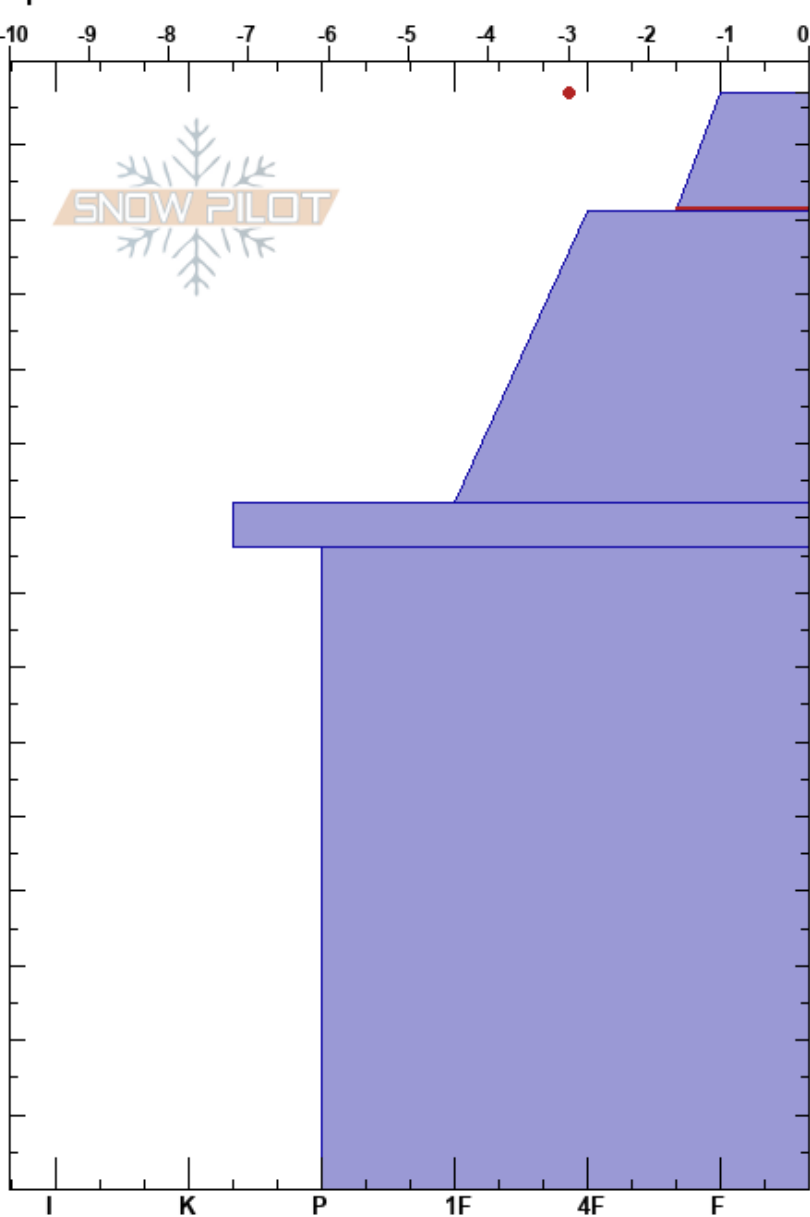

Green Mtn
 Central Cascades, West WA
 Elevation: 5600 ft
 Aspect: N
 Specifics:

Irene Henninger
 11/27/2020 - 2:00pm
 Co-ord: 48.27880N, -121.24709W
 Slope Angle: 40°
 Wind Loading: no

Stability: Good
 Air Temperature: -1.5°C
 Sky Cover: FEW
 Precipitation: NO
 Wind: Calm

HS:147
 PF:50
 PS:20
 Layer Notes:
 147-131cm: Problematic layer
 92-86cm: 20201118
 86-0cm: Variable hardness

Form	Crystal		Moisture	ρ kg/m ³	Stability tests & Layer comments
	Size				
+	1-2		D		
/	1		D		← CT22, RP @131cm
⊙⊙			D-M		92-86cm: 20201118
•	0.5-1		D-M		86-0cm: Variable hardness