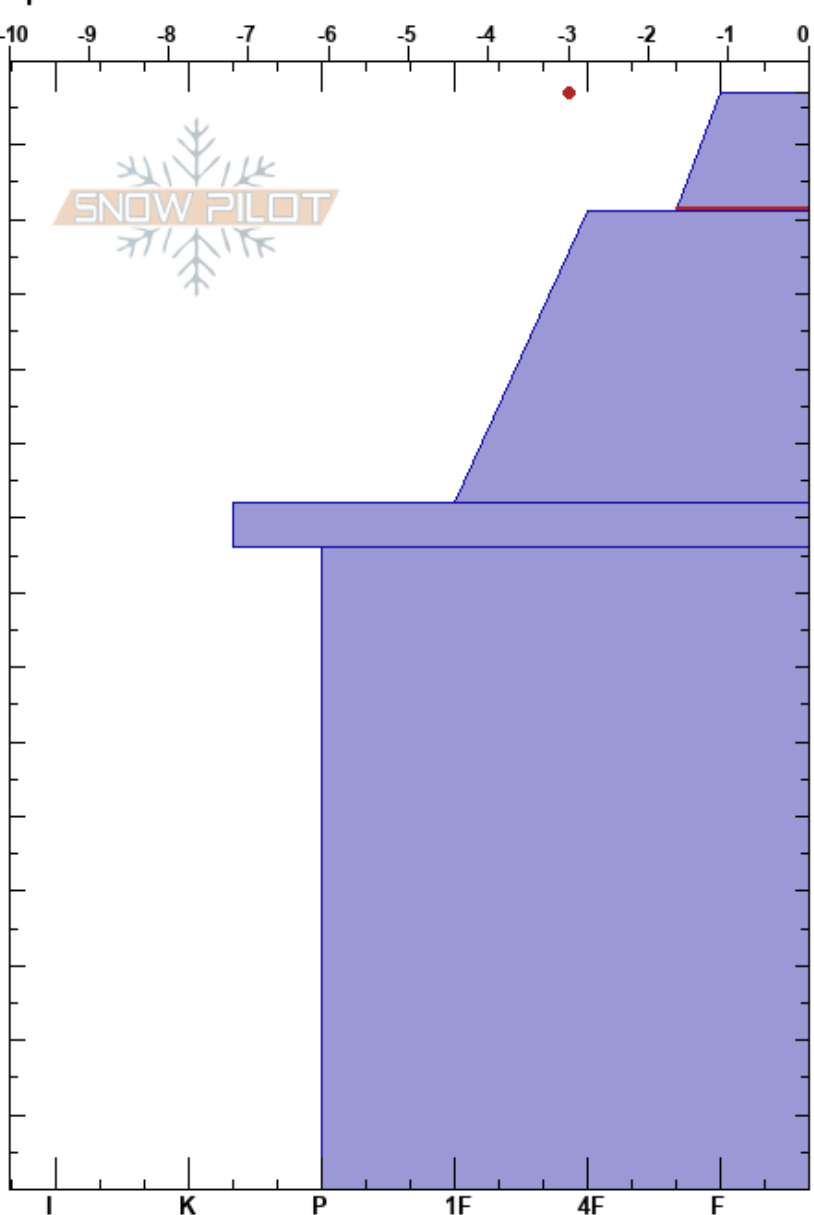

Green Mtn
 Central Cascades, West WA
 Elevation: 5600 ft
 Aspect: N
 Specifics:

Irene Henninger
 11/27/2020 - 2:00pm
 Co-ord: 48.27880N, -121.24709W
 Slope Angle: 40°
 Wind Loading: no

Stability: Good
 Air Temperature: -1.5°C
 Sky Cover: FEW
 Precipitation: NO
 Wind: Calm

HS:147
 PF:50
 PS:20
 Layer Notes:
 147-131cm: Problematic layer
 92-86cm: 20201118
 86-0cm: Variable hardness

Form	Crystal		Moisture	ρ kg/m ³	Stability tests & Layer comments
	Size				
+	1-2		D		
/	1		D		← CT22, RP @131cm
⊙⊙			D-M		92-86cm: 20201118
•	0.5-1		D-M		86-0cm: Variable hardness