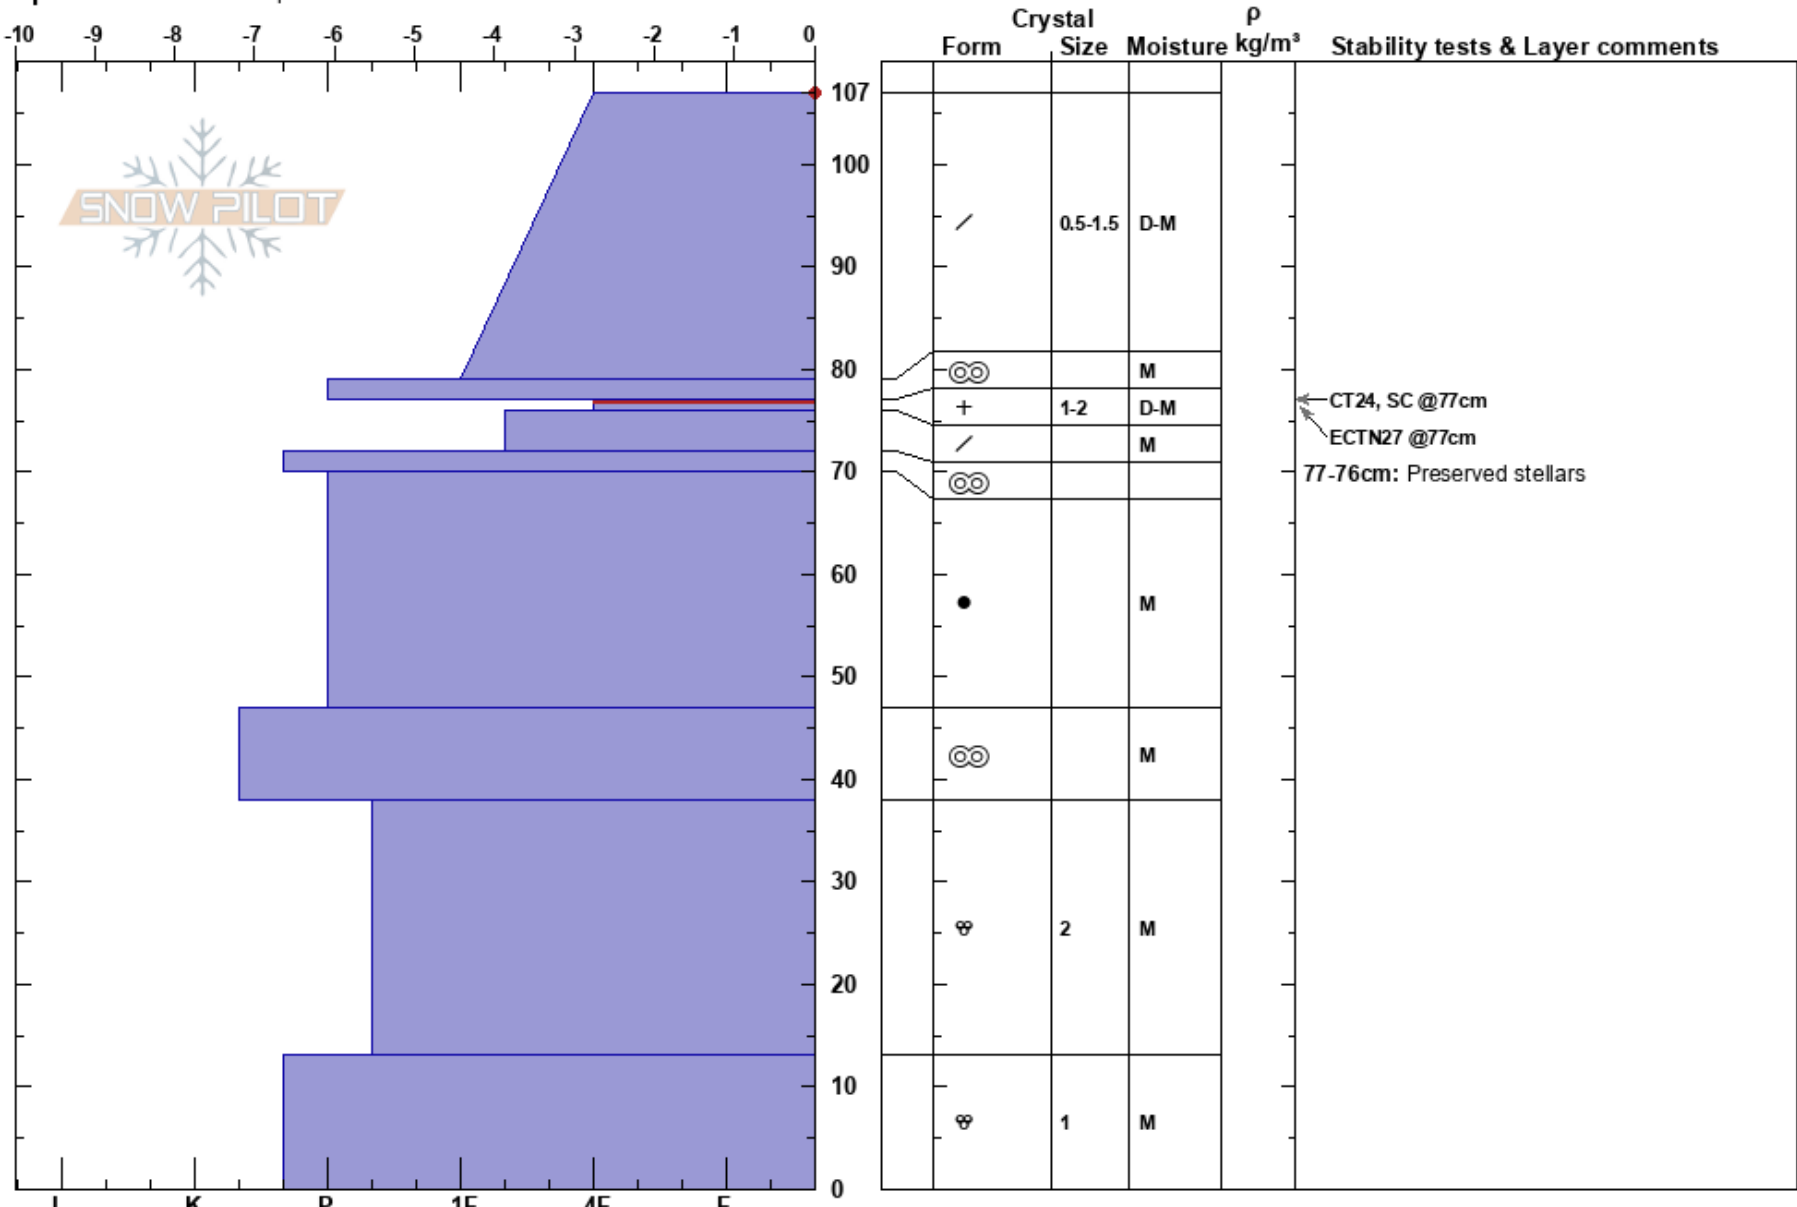

Green Mtn
 Central Cascades, West WA
 Elevation: 5100 ft
 Aspect: SE
 Specifics: We skied slope

Irene Henninger
 11/27/2020 - 11:30am
 Co-ord: 48.27686N, -121.24264W
 Slope Angle: 32°
 Wind Loading: no

Stability: Good
 Air Temperature: 1°C
 Sky Cover: X
 Precipitation: NO
 Wind: S Light Breeze

HS:107
 PF:30
 PS:15
 77-76cm: Preserved stellars
 77-76cm: Problematic layer

Notes: Variable obscured sky cover with sunny patches. Small rollerballs occurring in vicinity. Due South had am rollerballs, pm Lw running N and Sc on uppermost crust.