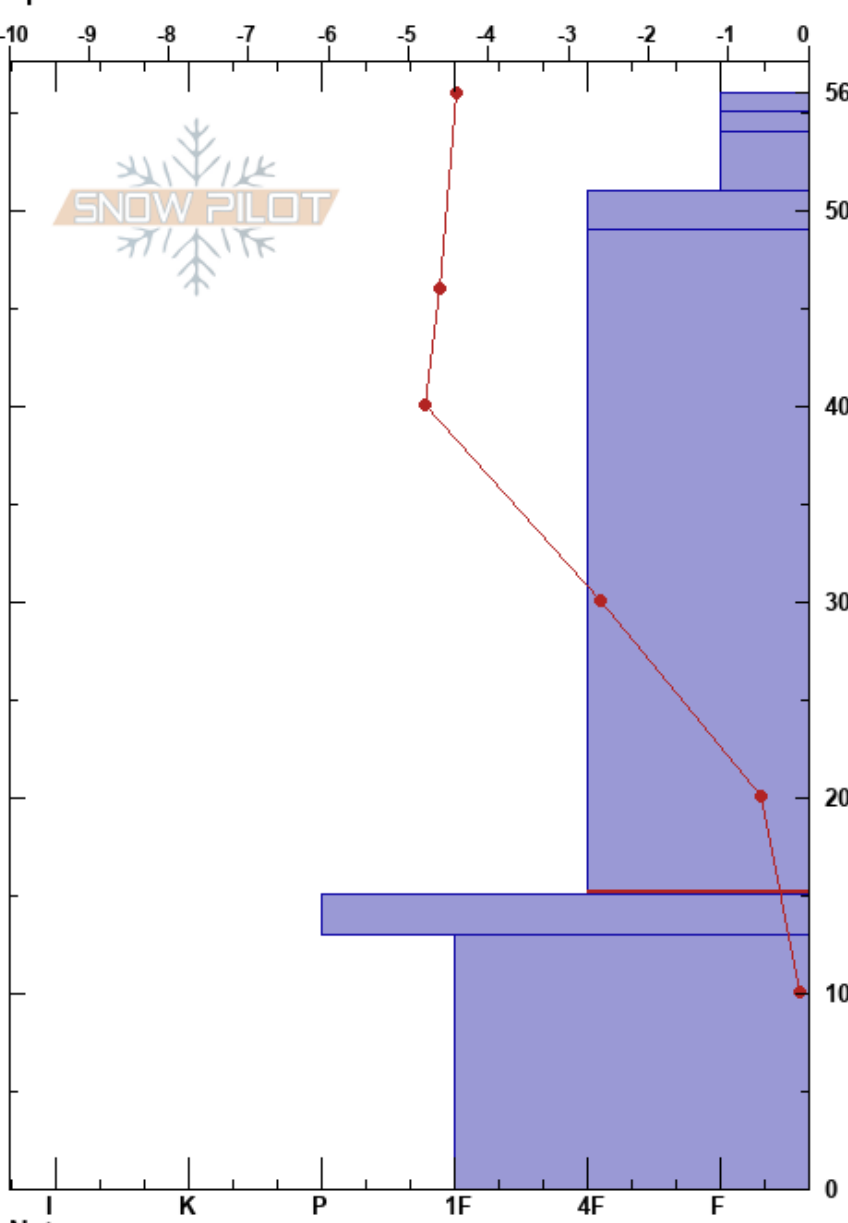

Deep Creek Early
 Donner Pass Area
 CA
Elevation: 7675 ft
Aspect: 340°
Specifics:

Will Sperry
 11/27/2020 - 1:03pm
Co-ord: 39.24636N, -120.23506W
Slope Angle: 28°
Wind Loading: no

Stability: Very Good **HS:**56 **Layer Notes:**
Air Temperature: 5.1°C **PF:**30 49-15cm:Problematic layer
Sky Cover: CLR
Precipitation: NO
Wind: SW Light Breeze

Form	Crystal Size	Moisture	ρ kg/m ³	Stability tests & Layer comments
∇				
⊙	0.5-1	D		
⊠	0.5-1			
⊞	1	D		
○	1-2	D		
⊞	1-2	D		← ECTN24 @30cm
■		D-M		
□	0.5-1			

Notes: