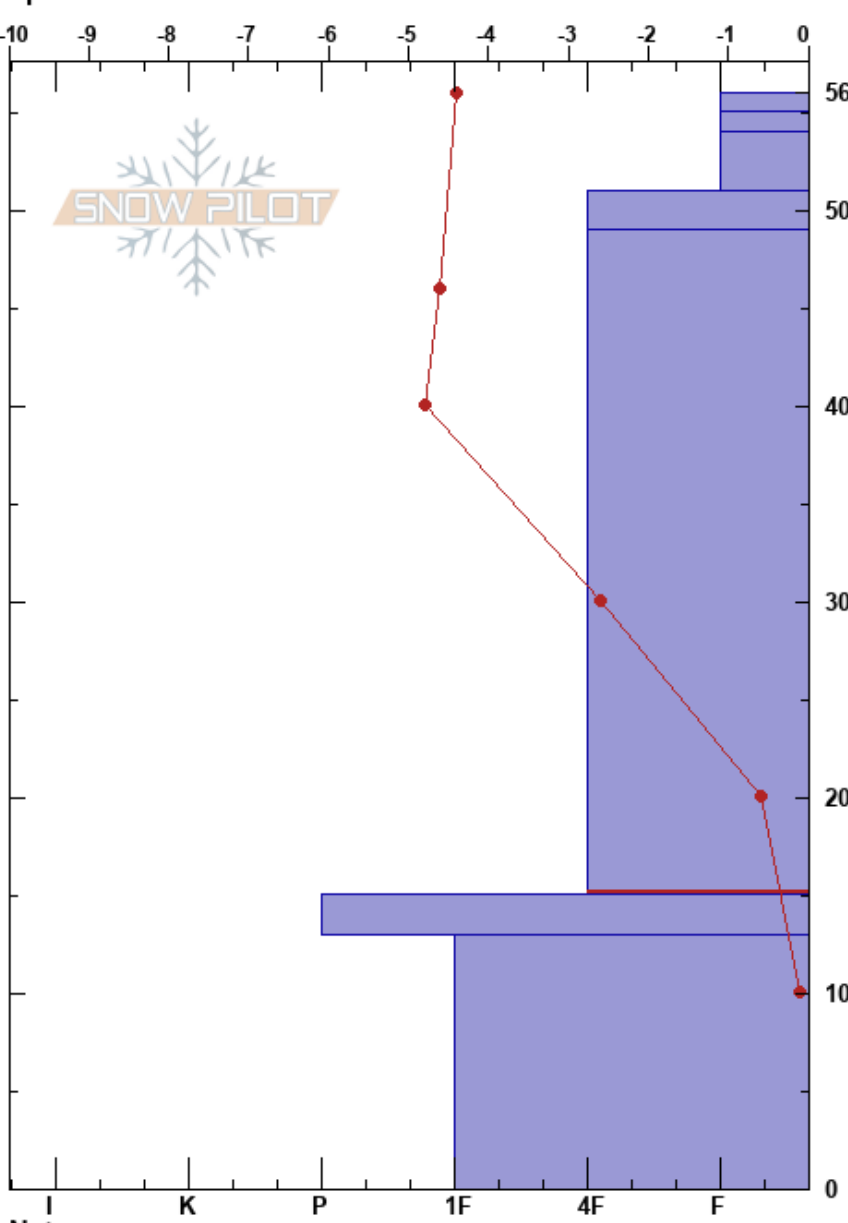

Deep Creek Early
 Donner Pass Area
 CA
Elevation: 7675 ft
Aspect: 340°
Specifics:

Will Sperry
 11/27/2020 - 1:03pm
Co-ord: 39.24636N, -120.23506W
Slope Angle: 28°
Wind Loading: no

Stability: Very Good **HS:**56 **Layer Notes:**
Air Temperature: 5.1°C **PF:**30 49-15cm:Problematic layer
Sky Cover: CLR
Precipitation: NO
Wind: SW Light Breeze

Form	Crystal		ρ kg/m ³	Stability tests & Layer comments
	Size	Moisture		
∇				
⊙	0.5-1	D		
⊠	0.5-1			
⊞	1	D		
○	1-2	D		
⊞	1-2	D		← ECTN24 @30cm
■		D-M		
□	0.5-1			

Notes: