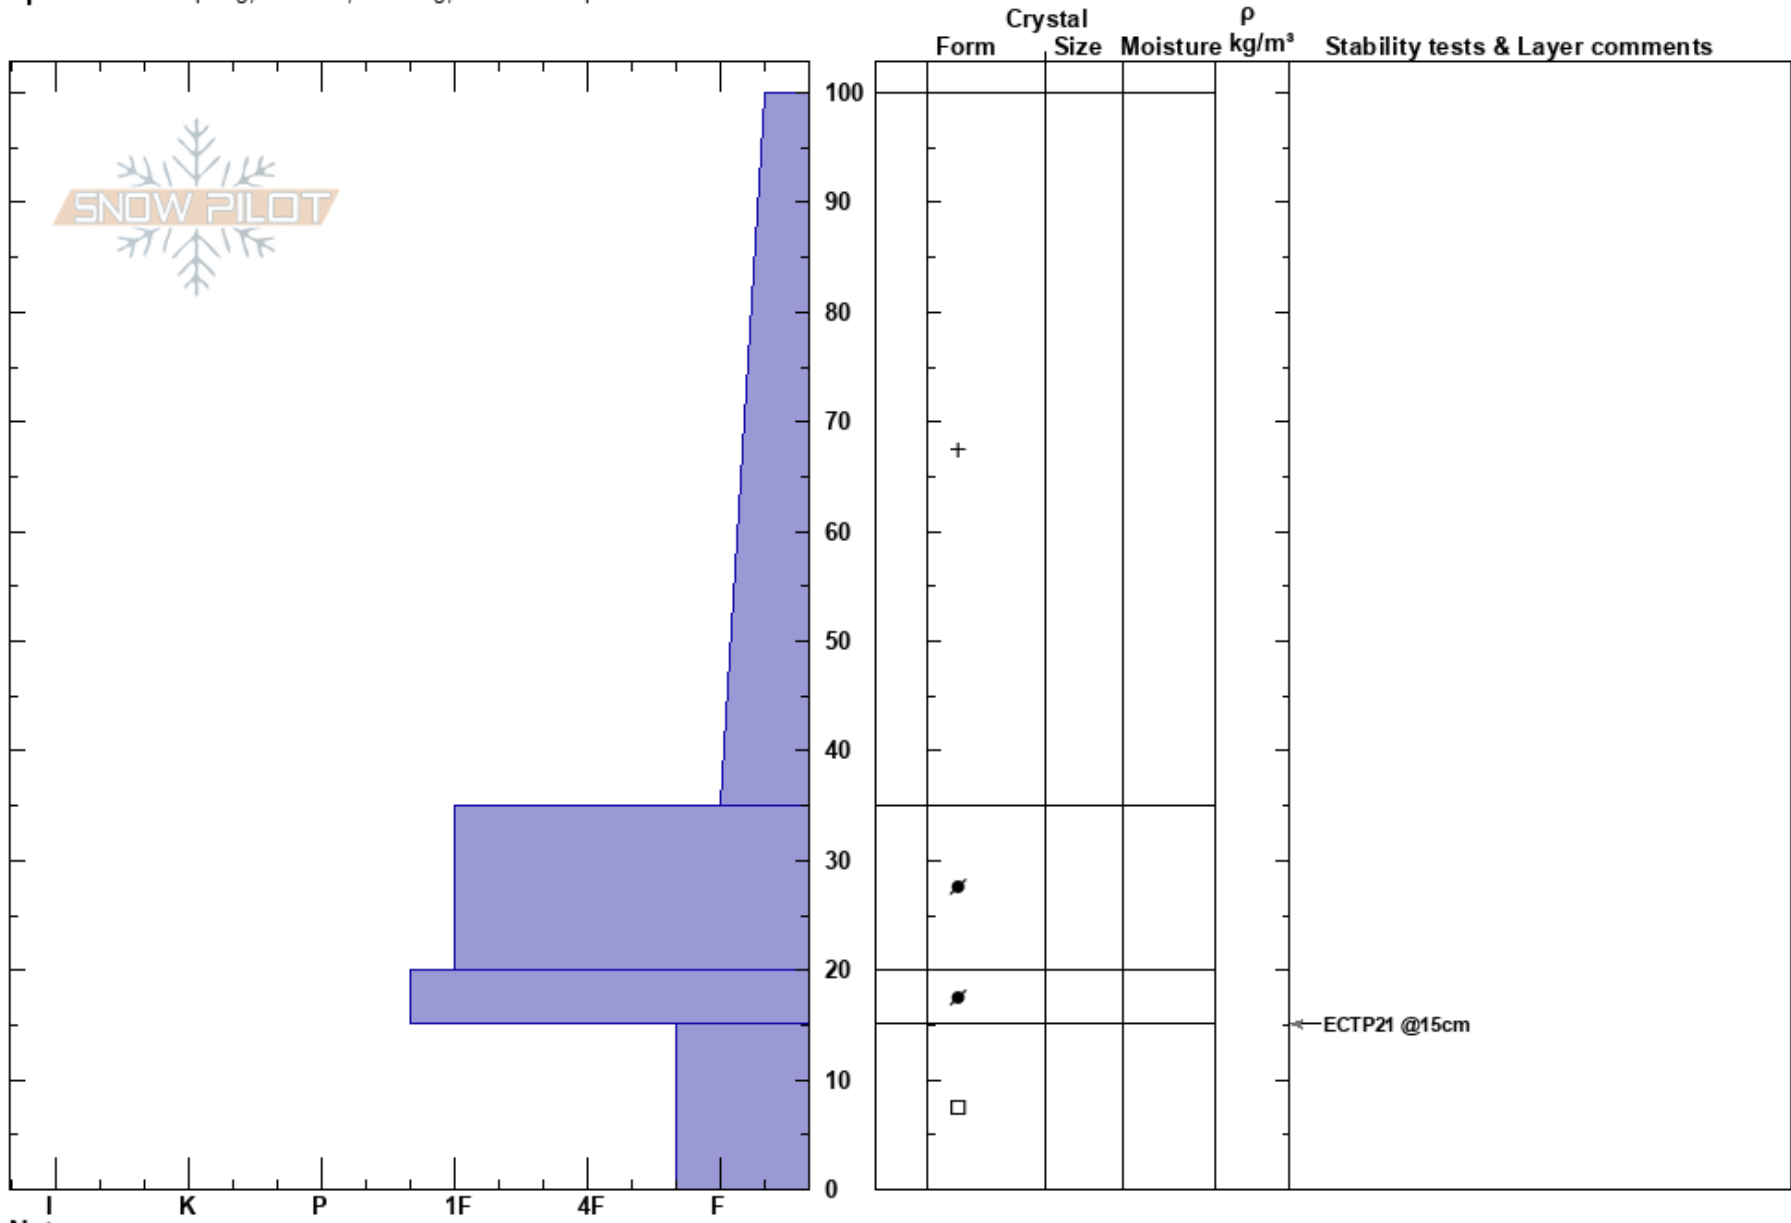

Sunburst
 Kenai Mountains
 AK
 Elevation: 2320 ft
 Aspect: 246°
 Specifics: Collapsing, localized; Cracking; We skied slope

Andrew Schauer
 11/27/2020 - 2:00pm
 Co-ord: 60.76722N, -149.19690W
 Slope Angle: 18°
 Wind Loading: no

Stability: Poor
 Air Temperature: -4°C
 Sky Cover: OVC
 Precipitation: S5
 Wind: E Light Breeze
 HS:100
 Layer Notes:
 15-0cm: Problematic layer

Notes: 20" snow, 1.6" SWE in 10 hours at nearby Turnagain Pass snotel (1800' el.).