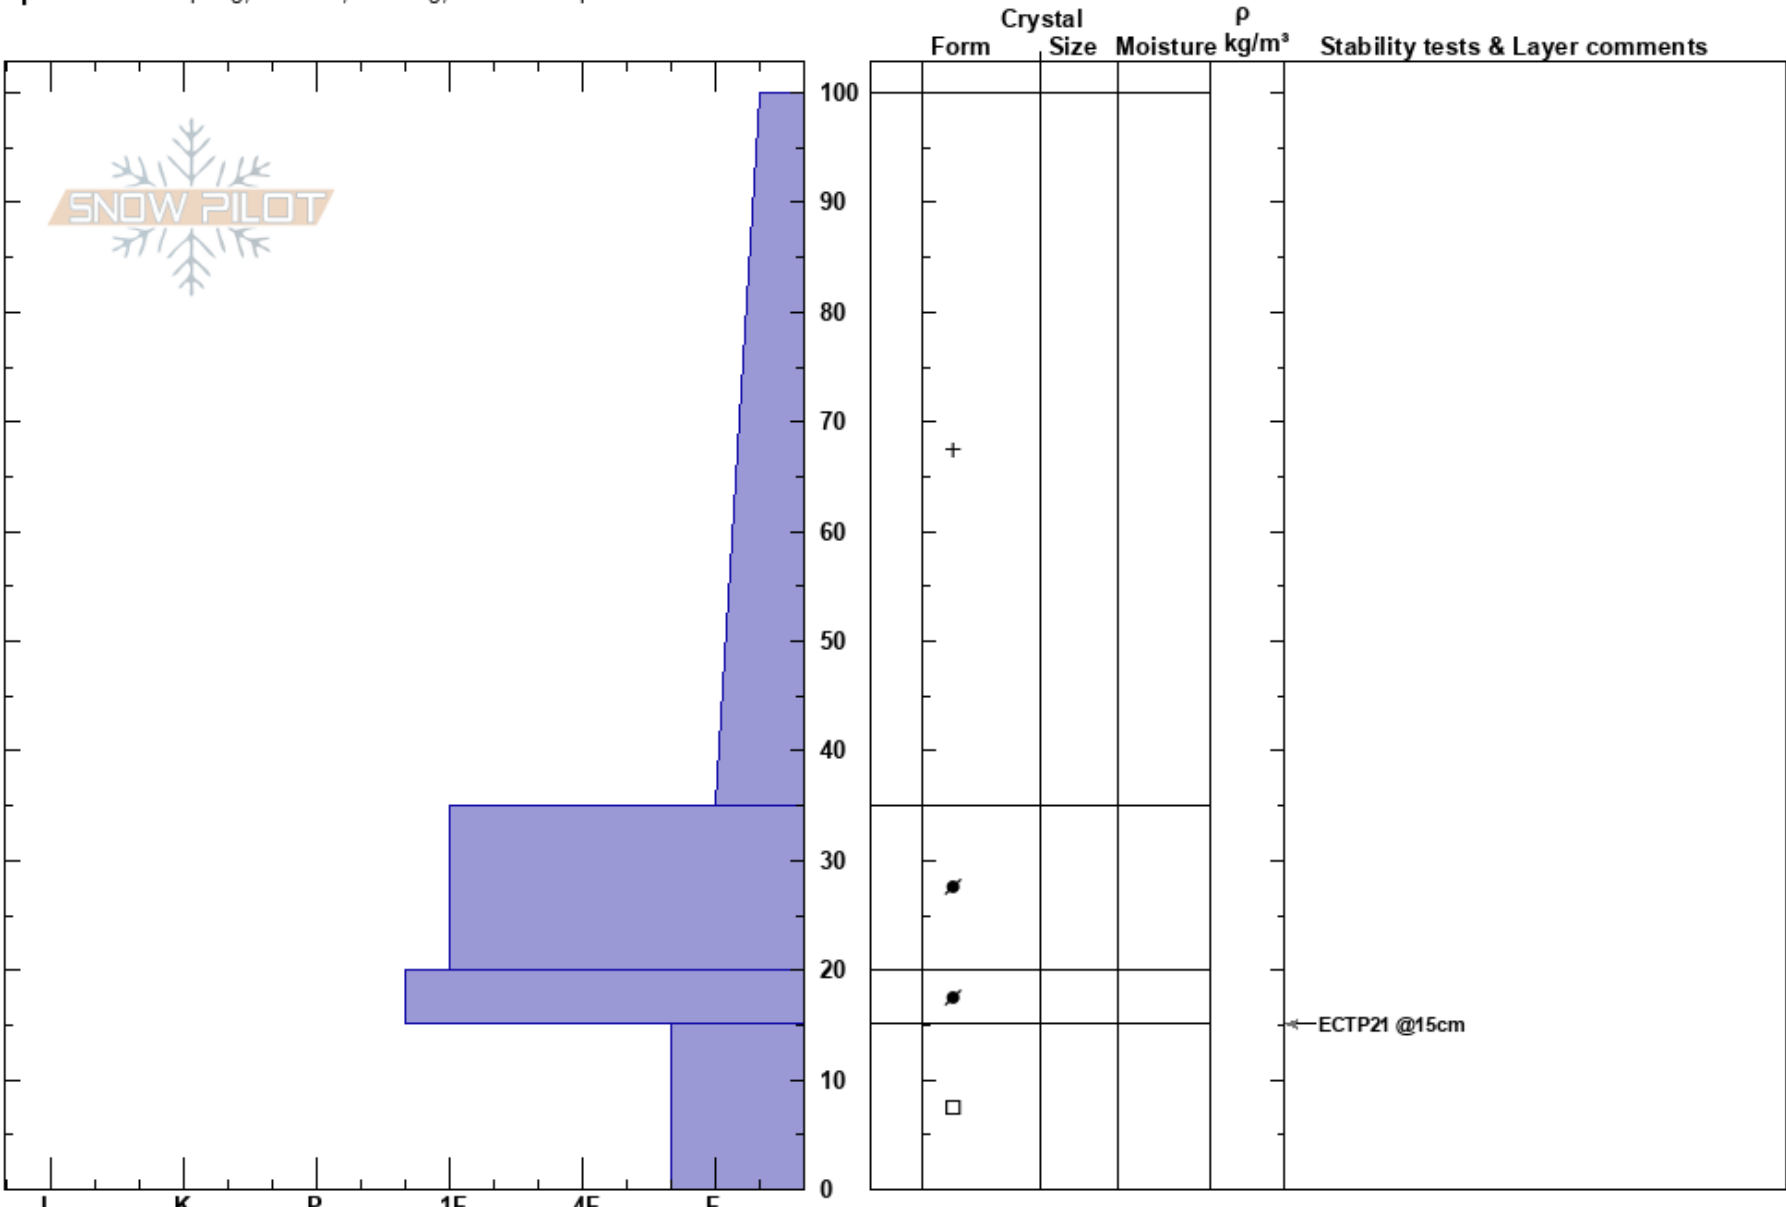

Sunburst
Kenai Mountains
AK
Elevation: 2320 ft
Aspect: 246°
Specifics: Collapsing, localized; Cracking; We skied slope

Andrew Schauer
11/27/2020 - 2:00pm
Co-ord: 60.76722N, -149.19690W
Slope Angle: 18°
Wind Loading: no

Stability: Poor
HS:100
Air Temperature: -4°C
Sky Cover: OVC
Precipitation: S5
Wind: E Light Breeze
Layer Notes:
15-0cm: Problematic layer

Notes: 20" snow, 1.6" SWE in 10 hours at nearby Turnagain Pass snotel (1800' el.).