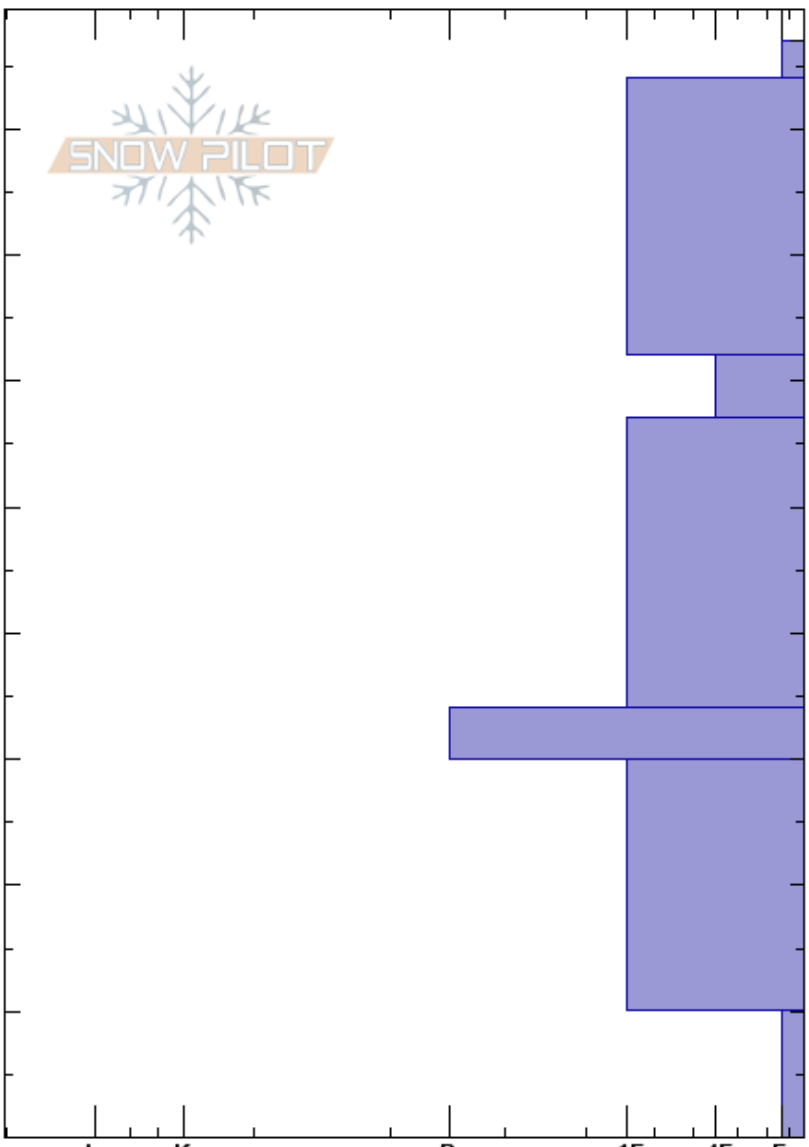

Mt Guyot
 Vail/Summit County
 CO
Elevation: 11850 ft
Aspect: NE
Specifics:

Kreston Rohrig
 11/27/2020 - 12:00pm
Co-ord: 39.46623N, -105.94754W
Slope Angle: 25°
Wind Loading:

Stability: **HS:87**
Air Temperature:
Sky Cover: CLR
Precipitation: NO
Wind: Calm

Layer Notes:
 62-57cm: Concerning but no failures
 34-30cm: Dust layer
 10-0cm: Problematic layer

Height (cm)	Crystal		Moisture	ρ kg/m ³	Stability tests & Layer comments
	Form	Size			
87	+				
80	-				
70	-				
60	□ (/)	0.5			62-57cm: Concerning but no failures
50	•				
40	•				
30	•				34-30cm: Dust layer
20	⊖				
10	□	2			← ECTP20 @10cm
0					