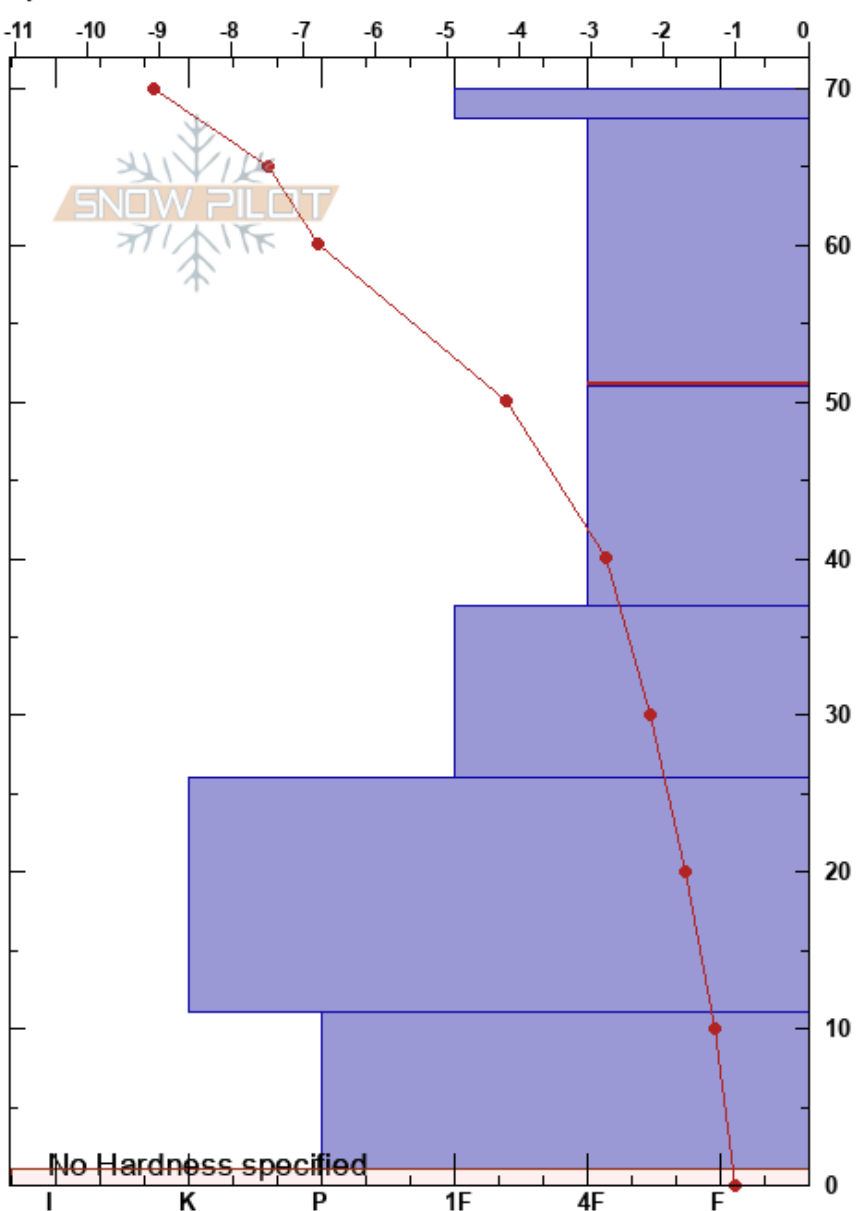

Kellogg Peak
 Silver Valley Area
 ID
 Elevation: 6284 ft
 Aspect: 4°

morgan winchester
 11/27/2020 - 12:30pm
 Co-ord: 47.48860N, -116.12780W
 Slope Angle: 30°
 Wind Loading: previous

Stability: Very Good HS:70
 Air Temperature: -7°C PF:30 68-51cm:Problematic layer
 Sky Cover: CLR
 Precipitation: NO
 Wind: SE Light Breeze

Specifics: Pit dug in a Ski Area; Pit is representative of backcountry

Form	Crystal		Moisture	ρ kg/m ³	Stability tests & Layer comments
	Size				
/ /	0.5				
/ /	0.1				← CT1, Q1 @68cm
□	0.3				
⊖	0.5				← ECTN12 @51cm ← CT12, Q1 @51cm
.	0.1				
⊖	3				
.	0.5				
⊖	1				