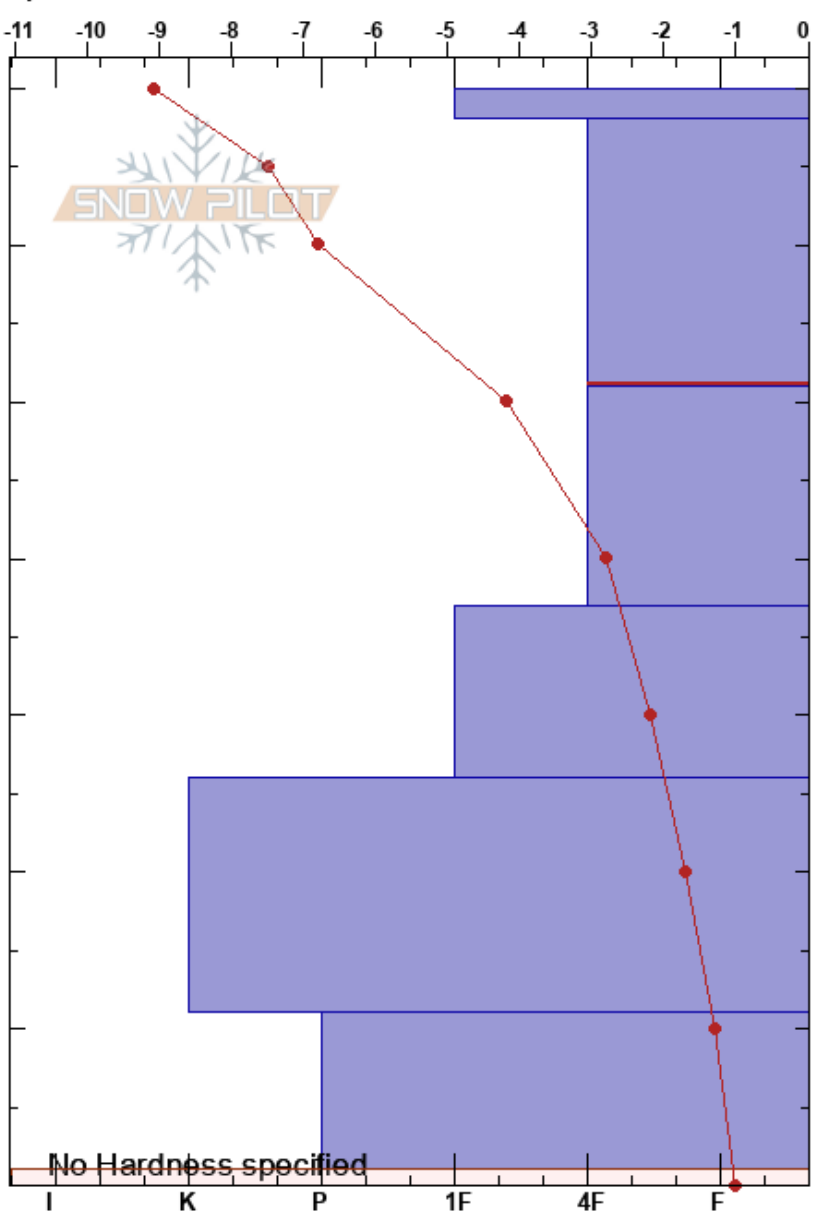

Kellogg Peak
 Silver Valley Area
 ID
 Elevation: 6284 ft
 Aspect: 4°

morgan winchester
 11/27/2020 - 12:30pm
 Co-ord: 47.48860N, -116.12780W
 Slope Angle: 30°
 Wind Loading: previous

Stability: Very Good HS:70
 Air Temperature: -7°C PF:30 68-51cm:Problematic layer
 Sky Cover: CLR
 Precipitation: NO
 Wind: SE Light Breeze

Specifics: Pit dug in a Ski Area; Pit is representative of backcountry

Form	Crystal		ρ kg/m ³	Stability tests & Layer comments
	Size	Moisture		
/ /	0.5			
/ /	0.1			← CT1, Q1 @68cm
□	0.3			
⊖	0.5			← ECTN12 @51cm ← CT12, Q1 @51cm
.	0.1			
⊖	3			
.	0.5			
⊖	1			