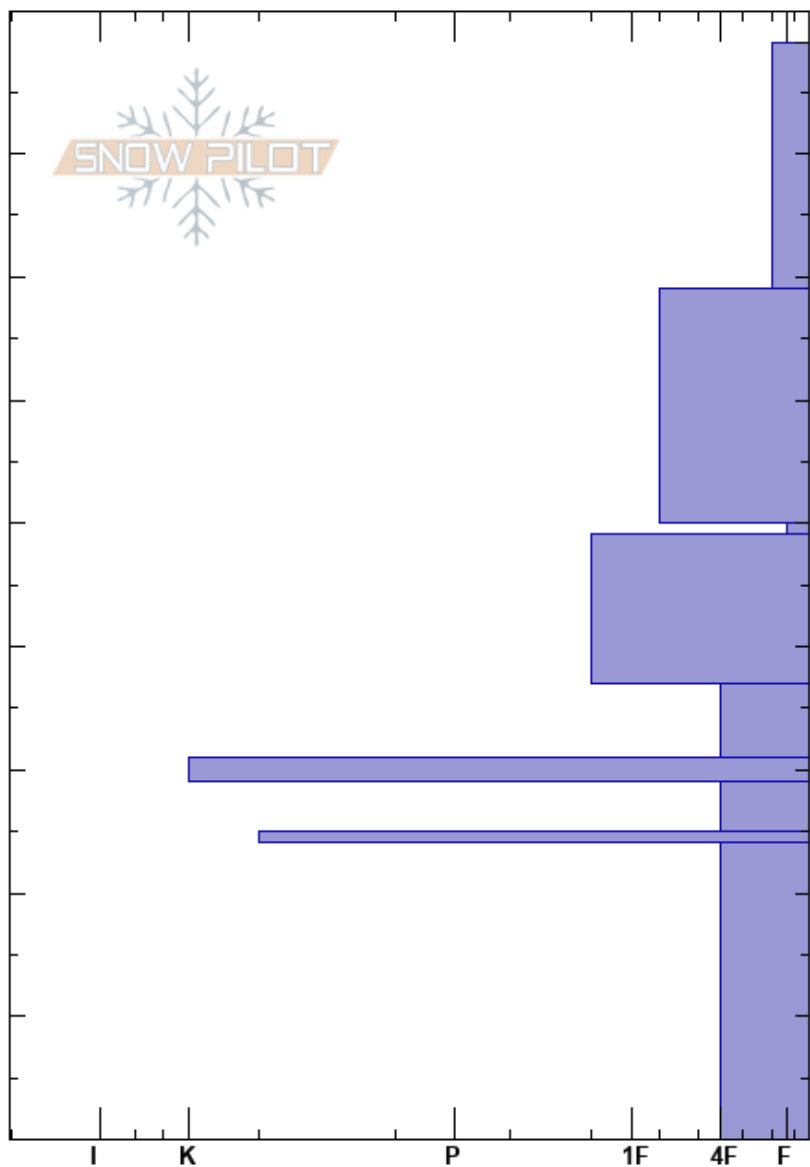

Shot Plot
 Sunshine Village
 AB
 Elevation: 2283 m
 Aspect:
 Specifics:

Zoe Ryan
 27/11/2020 - 11:30
 Co-ord: 11U 587169W 5660437S
 Slope Angle:
 Wind Loading:

Stability:
 Air Temperature:
 Sky Cover:
 Precipitation:
 Wind:

HS:89
 50-49cm: Prev. PPsd, decomposing
 31-29cm: Nov 5th

Crystal Form	Crystal Size	Moisture	ρ kg/m ³	Stability tests & Layer comments
/	0.5-1			
/	0.5-1			
/	1-2			CT21, RP @50cm ECTN23 @50cm
☐	0.5-1			50-49cm: Prev. PPsd, decomposing
☐	1-2			
=				31-29cm: Nov 5th
☐	2-3			
⊙⊙				
☐	2-3			