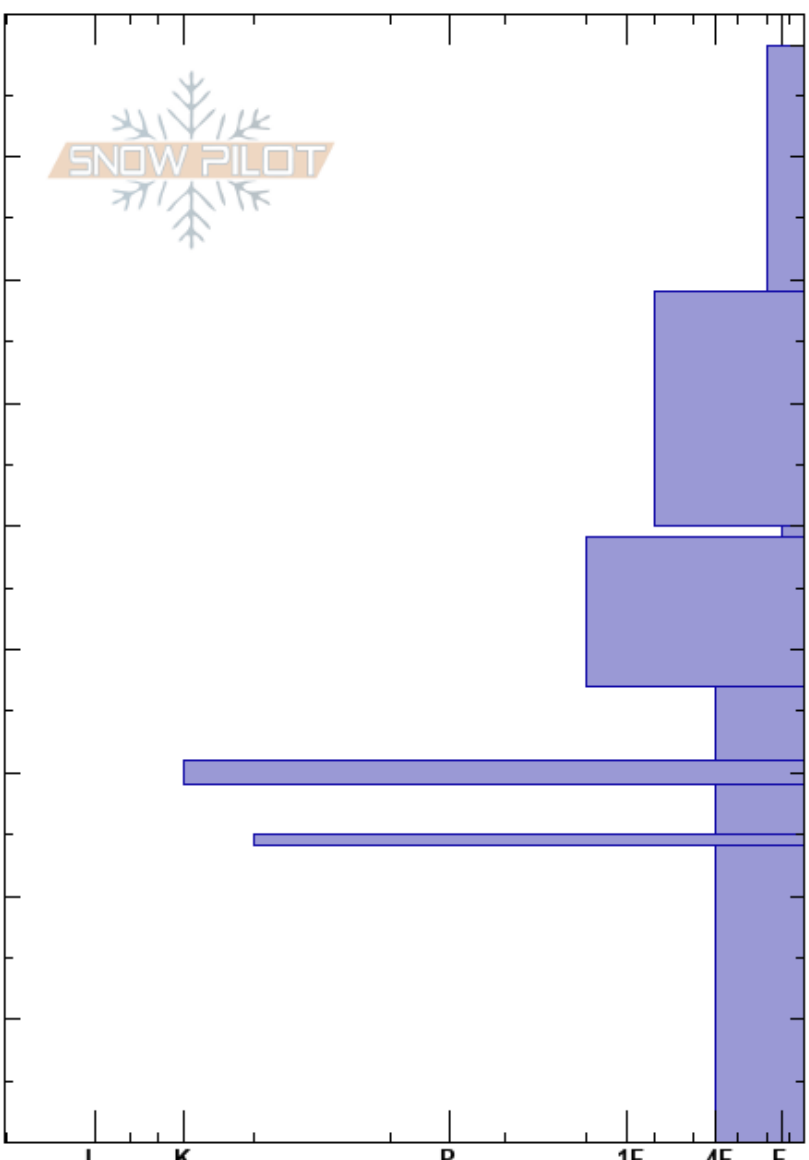

Shot Plot
 Sunshine Village
 AB
 Elevation: 2283 m
 Aspect:
 Specifics:

Zoe Ryan
 27/11/2020 - 11:30
 Co-ord: 11U 587169W 5660437S
 Slope Angle:
 Wind Loading:

Stability:
 Air Temperature:
 Sky Cover:
 Precipitation:
 Wind:

HS:89
 50-49cm: Prev. PPsd, decomposing
 31-29cm: Nov 5th

Crystal Form	Crystal Size	Moisture	ρ kg/m ³	Stability tests & Layer comments
/	0.5-1			
/	0.5-1			
/	1-2			CT21, RP @50cm ECTN23 @50cm
☐	0.5-1			50-49cm: Prev. PPsd, decomposing
☐	1-2			
=				31-29cm: Nov 5th
☐	2-3			
⊙⊙				
☐	2-3			