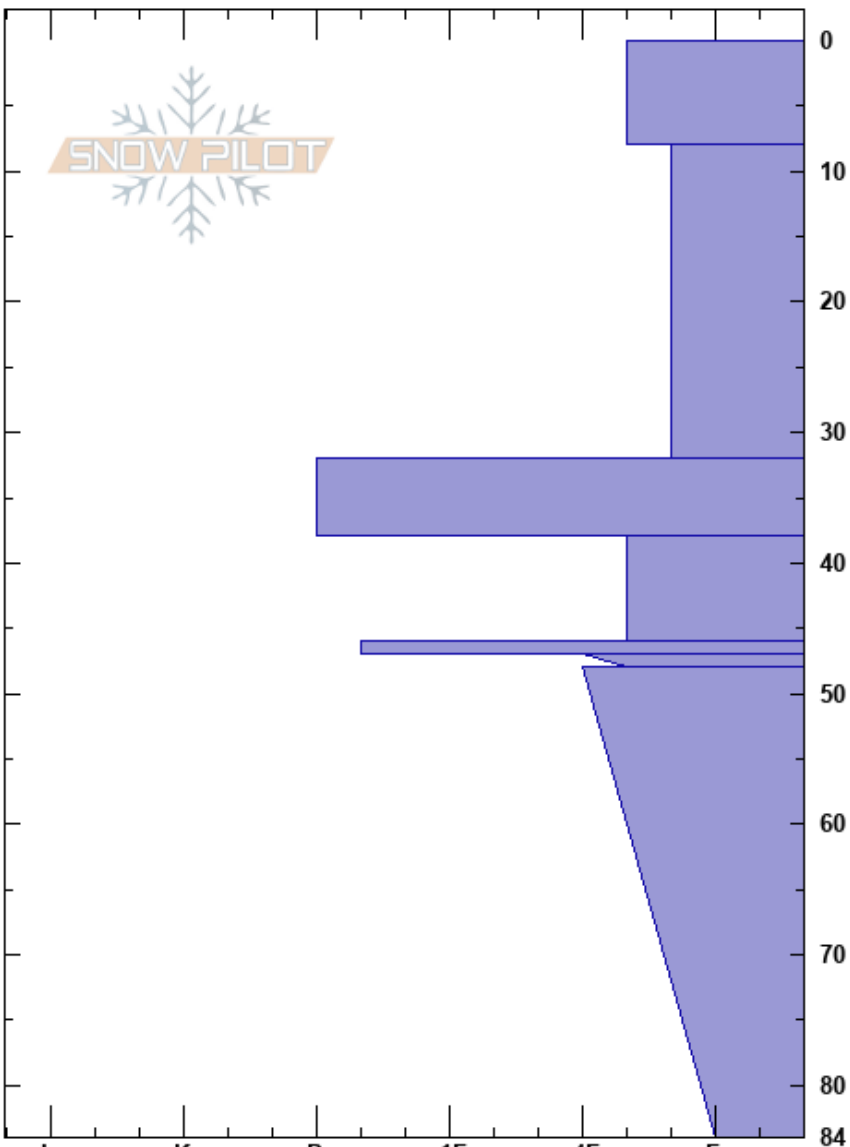

Grey Butte NE
 Mt. Shasta
 CA
 Elevation: 7900 ft
 Aspect: 64°
 Specifics:

Aaron Beverly
 03/22/2017 - 11:45am
 Co-ord: 41.34554N, -122.19557W
 Slope Angle: 28°
 Wind Loading:

Stability: PS: 13
 Air Temperature: 1°C
 Sky Cover: BKN
 Precipitation: NO
 Wind: Calm

Layer Notes:
 48-84cm: Knife layer below
 48-84cm: Problematic layer

Depth (cm)	Crystal		Moisture	ρ kg/m ³	Stability tests & Layer comments
	Form	Size			
0-10	/	1	M		
10-36	○	1	M		← ECTN18 @21cm ← CT13, Q3 @21cm
36-48	⊙				← ECTN25 @36cm
48-50	⊗	1			
50-52	⊙				
52-55	⊗	1-2	M		
55-84	⊗	1-2	W		48-84cm: Knife layer below