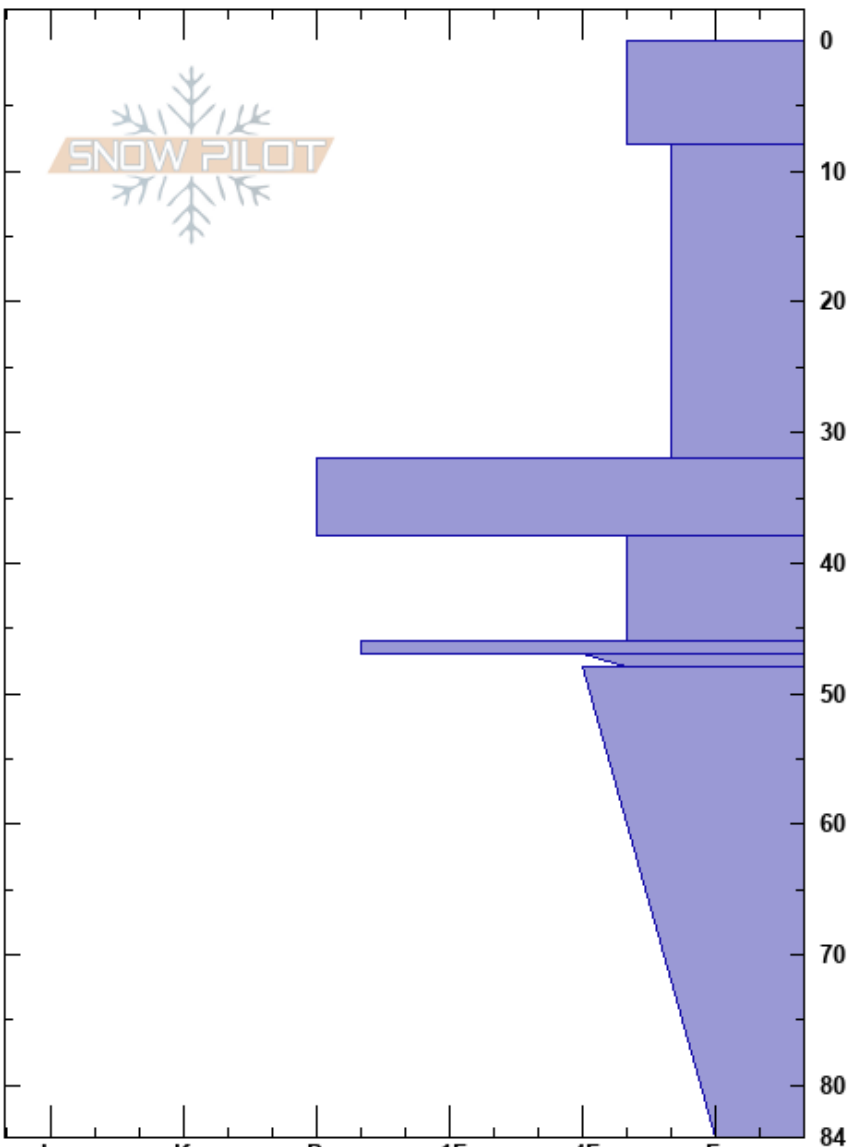

Grey Butte NE
 Mt. Shasta
 CA
 Elevation: 7900 ft
 Aspect: 64°
 Specifics:

Aaron Beverly
 03/22/2017 - 11:45am
 Co-ord: 41.34554N, -122.19557W
 Slope Angle: 28°
 Wind Loading:

Stability: **PS: 13**
 Air Temperature: 1°C
 Sky Cover: BKN
 Precipitation: NO
 Wind: Calm

Layer Notes:
 48-84cm: Knife layer below
 48-84cm: Problematic layer

| Depth (cm) | Crystal | | Moisture | ρ kg/m ³ | Stability tests & Layer comments |
|------------|---------|------|----------|-----------------------------|------------------------------------|
| | Form | Size | | | |
| 0 - 5 | / | 1 | M | | |
| 5 - 20 | | | | | |
| 20 - 30 | ○ | 1 | M | | ← ECTN18 @21cm ← CT13, Q3 @21cm |
| 30 - 36 | ⊙⊙ | | | | ← ECTN25 @36cm |
| 36 - 48 | ⊘ | 1 | | | |
| 48 - 50 | ⊙⊙ | | | | |
| 50 - 55 | ⊘ | 1-2 | M | | |
| 55 - 84 | ⊘ | 1-2 | W | | 48-84cm: Knife layer below |