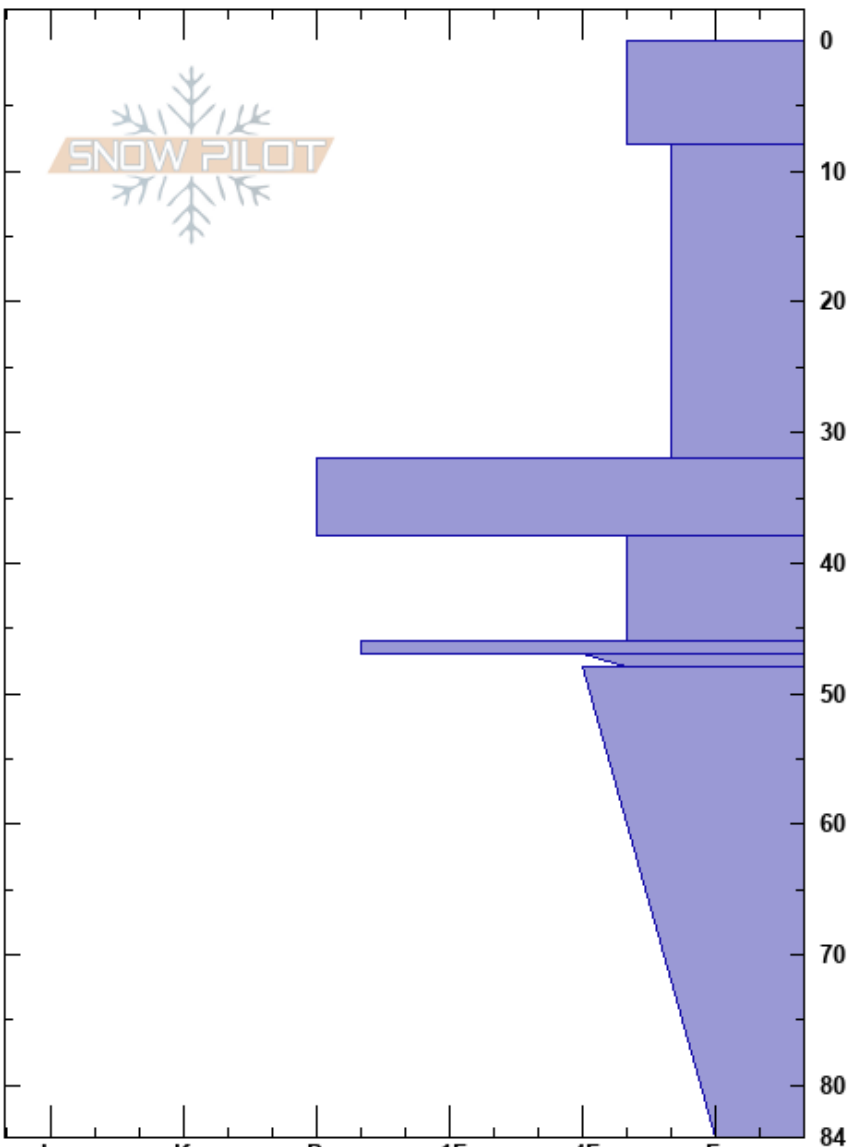

Grey Butte NE
 Mt. Shasta
 CA
 Elevation: 7900 ft
 Aspect: 64°
 Specifics:

Aaron Beverly
 03/22/2017 - 11:45am
 Co-ord: 41.34554N, -122.19557W
 Slope Angle: 28°
 Wind Loading:

Stability: PS: 13
 Air Temperature: 1°C
 Sky Cover: BKN
 Precipitation: NO
 Wind: Calm

Layer Notes:
 48-84cm: Knife layer below
 48-84cm: Problematic layer

Depth (cm)	Crystal		Moisture	ρ kg/m ³	Stability tests & Layer comments
	Form	Size			
0 - 5	/	1	M		
5 - 20					
20 - 30	○	1	M		← ECTN18 @21cm ← CT13, Q3 @21cm
30 - 36	⊙⊙				
36 - 40	⊕	1			← ECTN25 @36cm
40 - 48	⊙⊙				
48 - 50	⊕	1-2	M		
50 - 84	⊕	1-2	W		48-84cm: Knife layer below