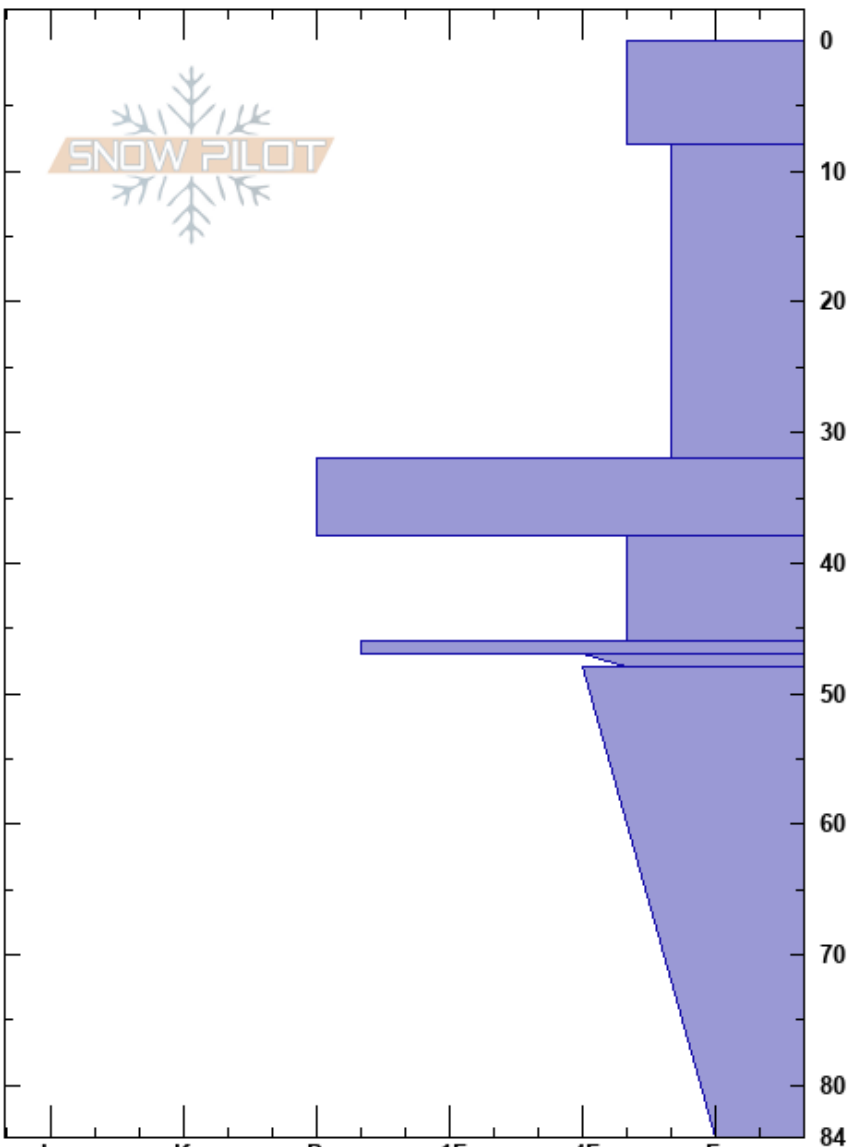

Grey Butte NE  
 Mt. Shasta  
 CA  
 Elevation: 7900 ft  
 Aspect: 64°  
 Specifics:

Aaron Beverly  
 03/22/2017 - 11:45am  
 Co-ord: 41.34554N, -122.19557W  
 Slope Angle: 28°  
 Wind Loading:

Stability: PS: 13  
 Air Temperature: 1°C  
 Sky Cover: BKN  
 Precipitation: NO  
 Wind: Calm

Layer Notes:  
 48-84cm: Knife layer below  
 48-84cm: Problematic layer

Depth (cm)	Crystal		Moisture	$\rho$ kg/m <sup>3</sup>	Stability tests & Layer comments
	Form	Size			
0 - 5	/	1	M		
5 - 20					
20 - 30	○	1	M		← ECTN18 @21cm ← CT13, Q3 @21cm
30 - 36	⊙⊙				
36 - 40	⊘	1			← ECTN25 @36cm
40 - 48	⊙⊙				
48 - 50	⊘	1-2	M		
50 - 84	⊘	1-2	W		48-84cm: Knife layer below