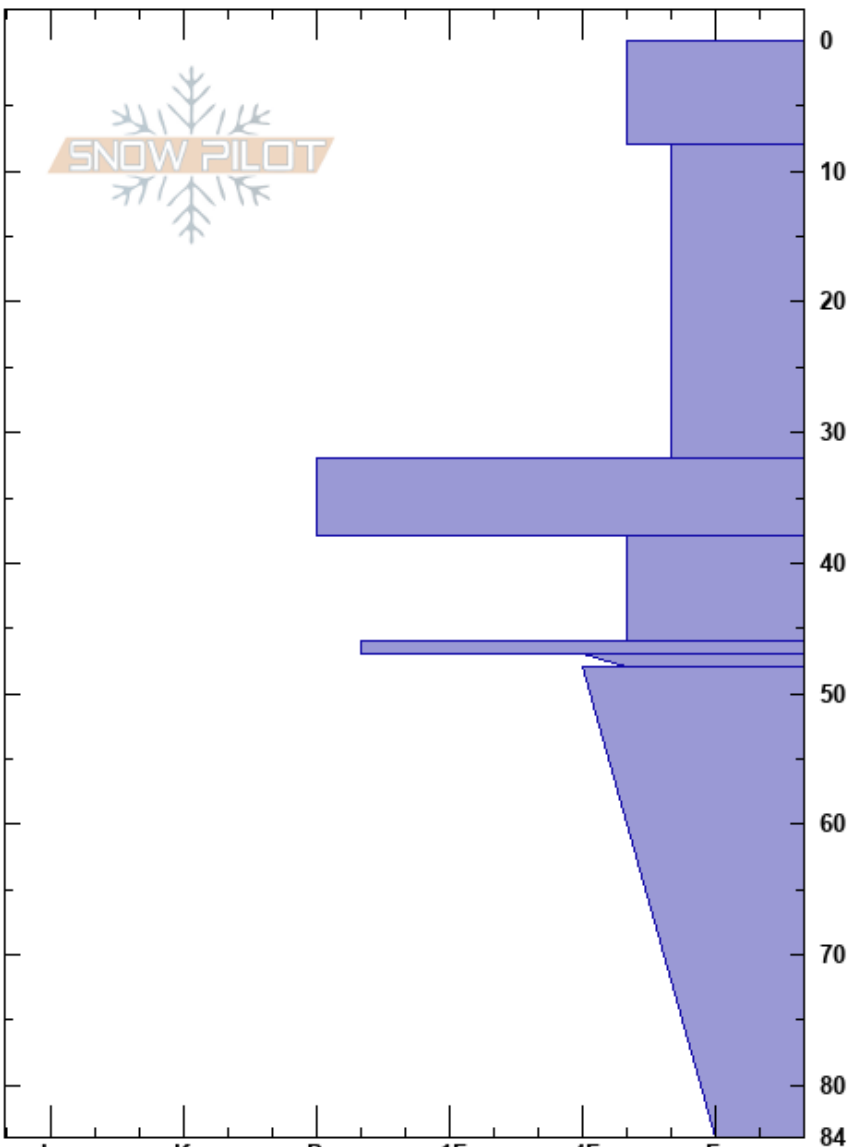

Grey Butte NE
 Mt. Shasta
 CA
 Elevation: 7900 ft
 Aspect: 64°
 Specifics:

Aaron Beverly
 03/22/2017 - 11:45am
 Co-ord: 41.34554N, -122.19557W
 Slope Angle: 28°
 Wind Loading:

Stability: PS: 13
 Air Temperature: 1°C
 Sky Cover: BKN
 Precipitation: NO
 Wind: Calm

Layer Notes:
 48-84cm: Knife layer below
 48-84cm: Problematic layer

| Depth (cm) | Crystal | | Moisture | ρ kg/m ³ | Stability tests & Layer comments |
|------------|---------|------|----------|-----------------------------|------------------------------------|
| | Form | Size | | | |
| 0 - 5 | / | 1 | M | | |
| 5 - 20 | | | | | |
| 20 - 30 | ○ | 1 | M | | ← ECTN18 @21cm ← CT13, Q3 @21cm |
| 30 - 36 | ⊙⊙ | | | | |
| 36 - 40 | ⊘ | 1 | | | ← ECTN25 @36cm |
| 40 - 48 | ⊙⊙ | | | | |
| 48 - 50 | ⊘ | 1-2 | M | | |
| 50 - 84 | ⊘ | 1-2 | W | | 48-84cm: Knife layer below |