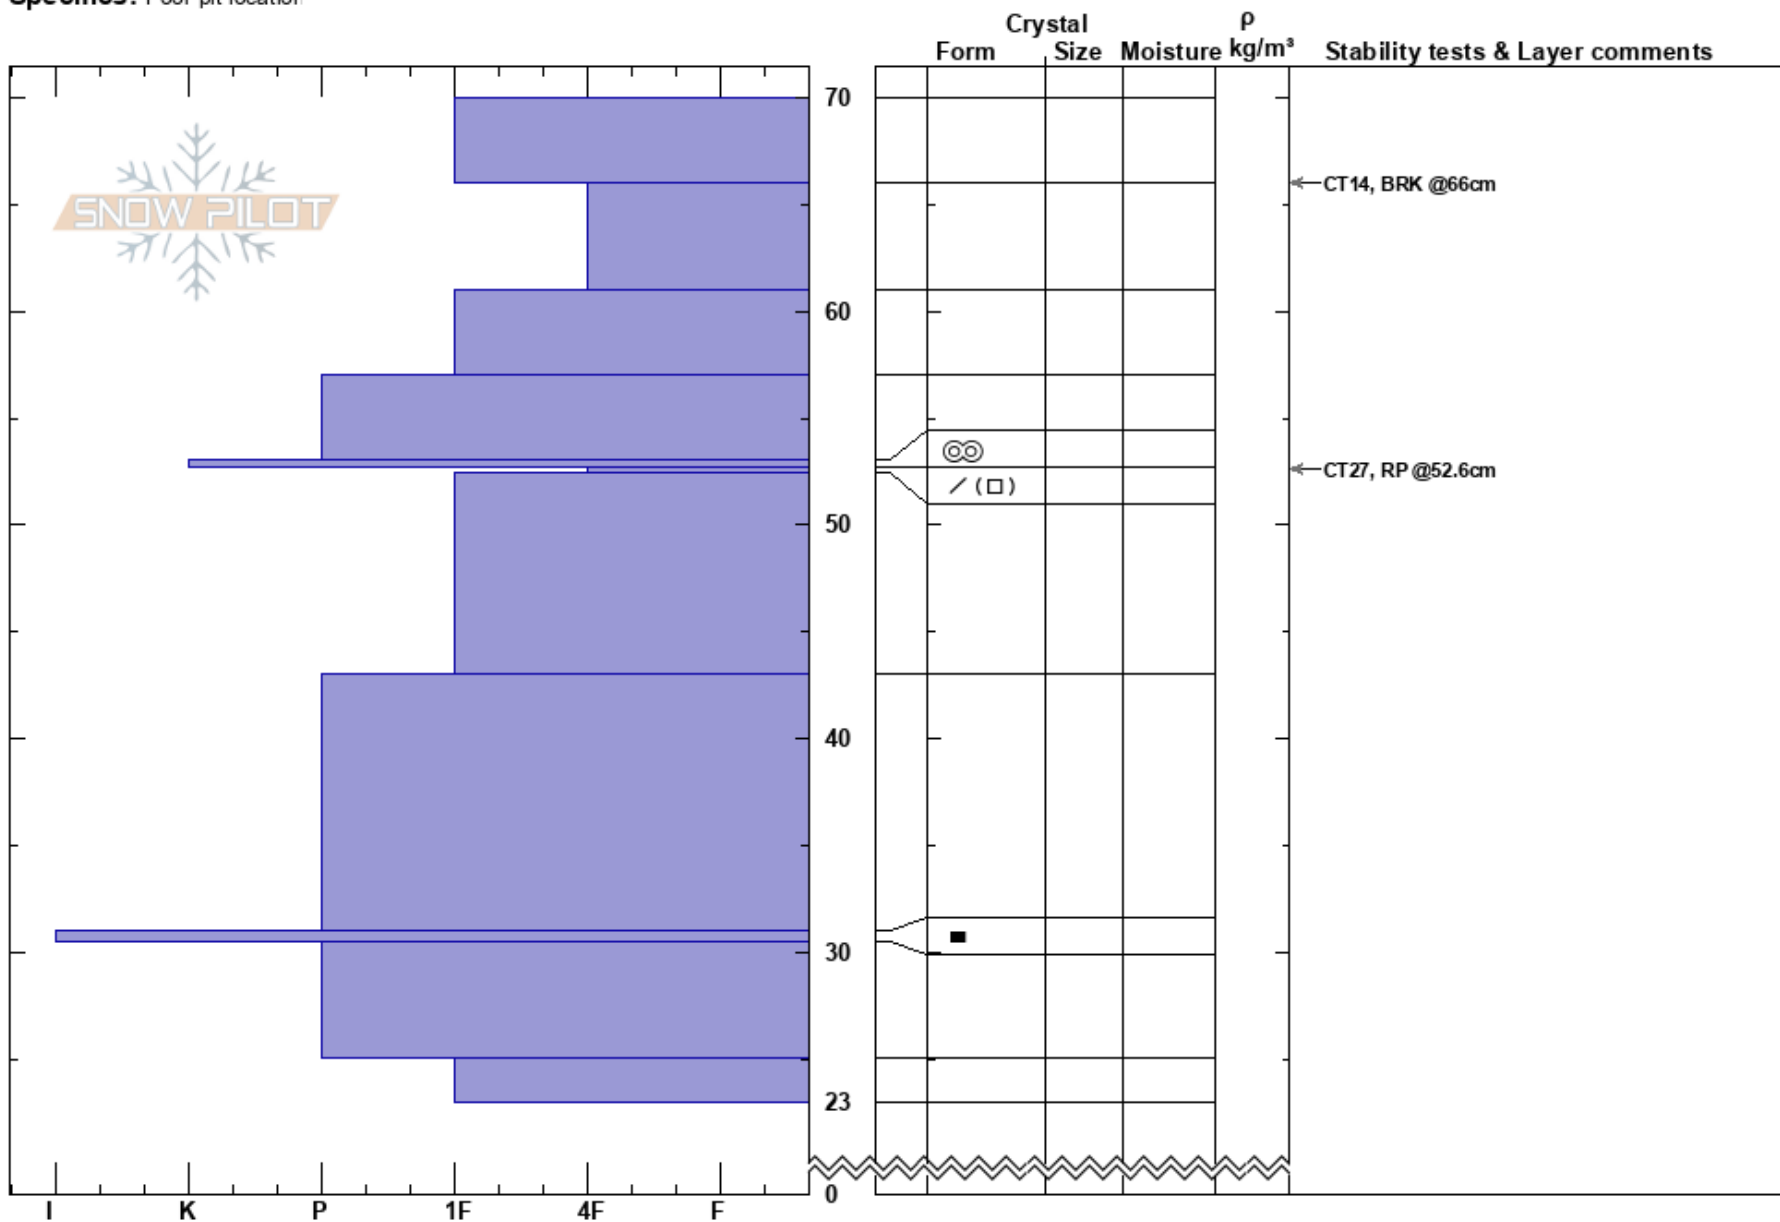

"БигВуд"
 Khibiny mountains
 Russia
Elevation: 850 m
Aspect: NW
Specifics: Poor pit location

Sergei Shestikhin
 27/11/2020 - 12:50
Co-ord:
Slope Angle: 15°
Wind Loading: previous

Stability: **HS:70** **Layer Notes:**
Air Temperature: -4°C
Sky Cover: X
Precipitation: S-1
Wind: SE Moderate