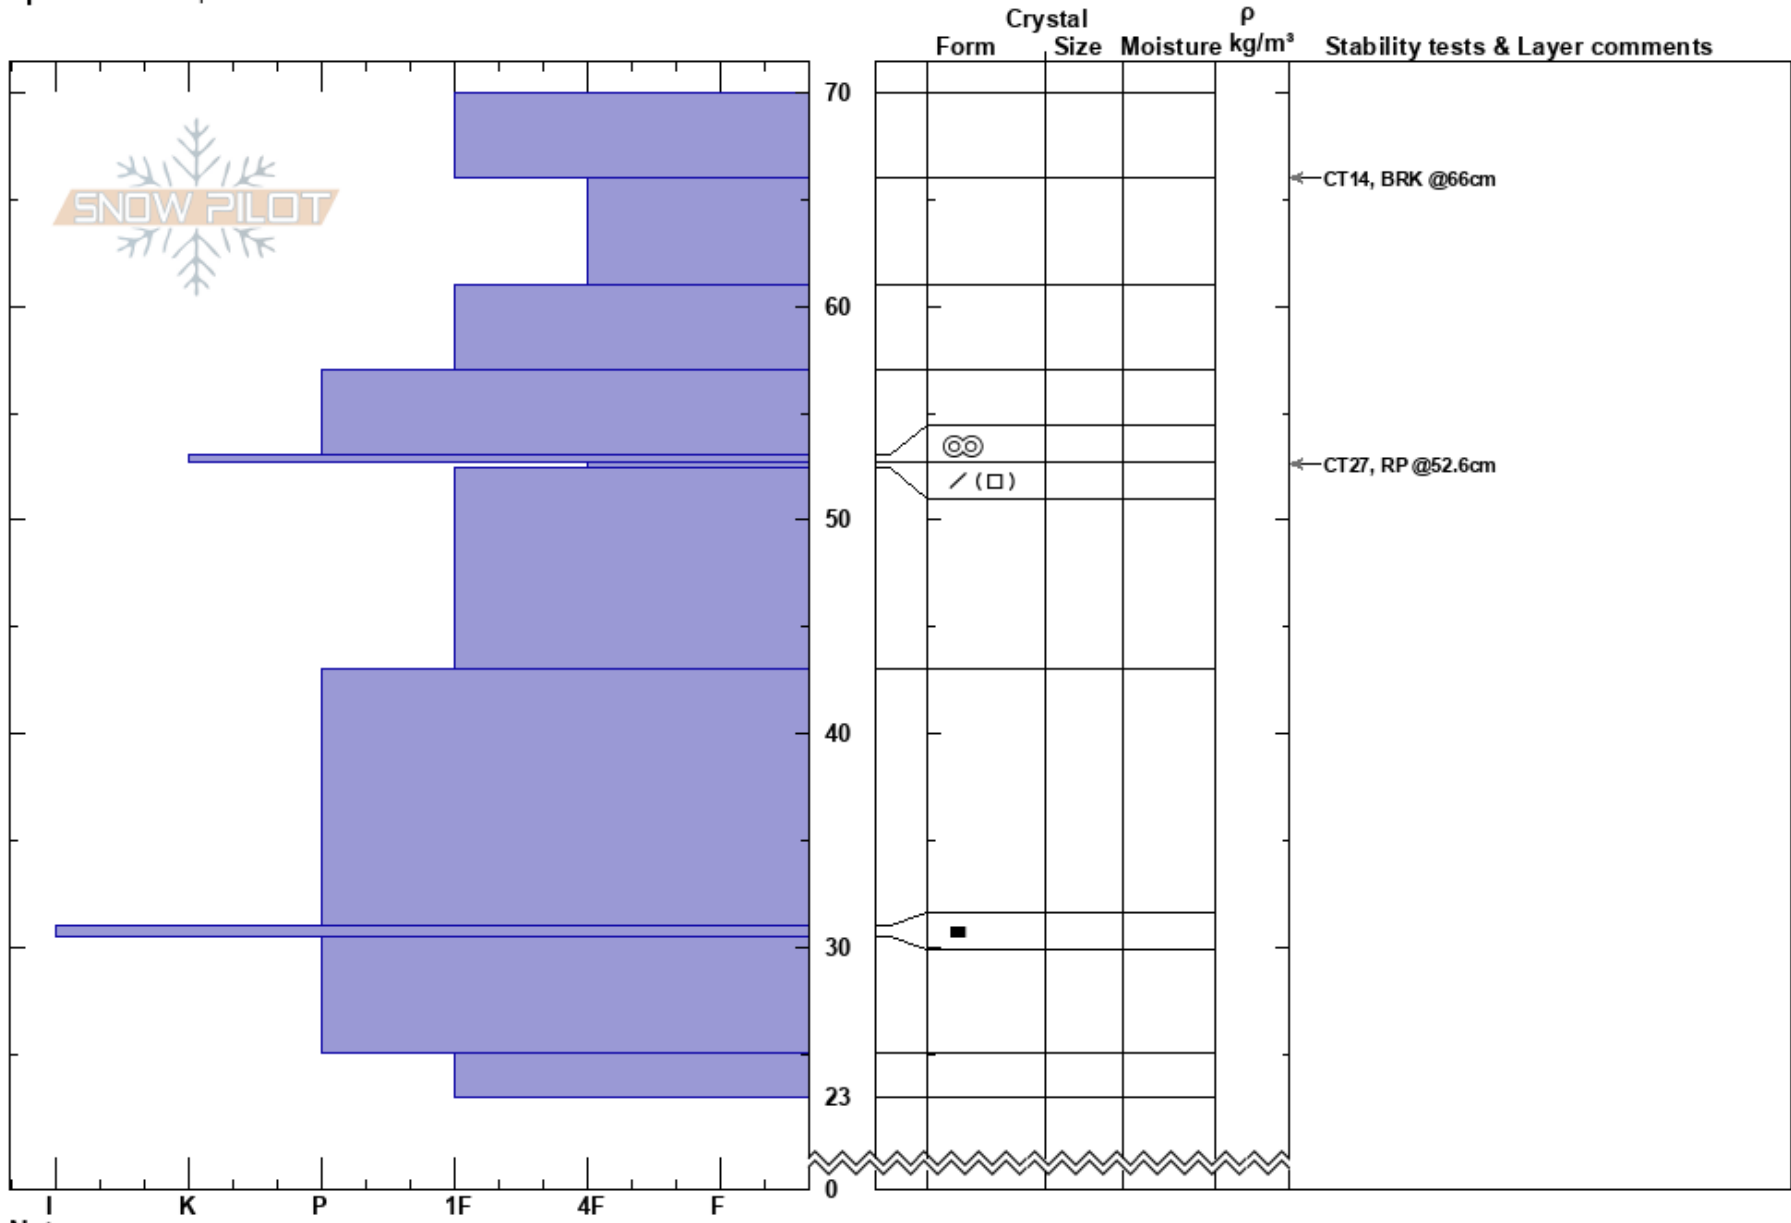

"БигВуд"
 Khibiny mountains
 Russia
Elevation: 850 m
Aspect: NW
Specifics: Poor pit location

Sergei Shestikhin
 27/11/2020 - 12:50
Co-ord:
Slope Angle: 15°
Wind Loading: previous

Stability: **HS:70** **Layer Notes:**
Air Temperature: -4°C
Sky Cover: X
Precipitation: S-1
Wind: SE Moderate