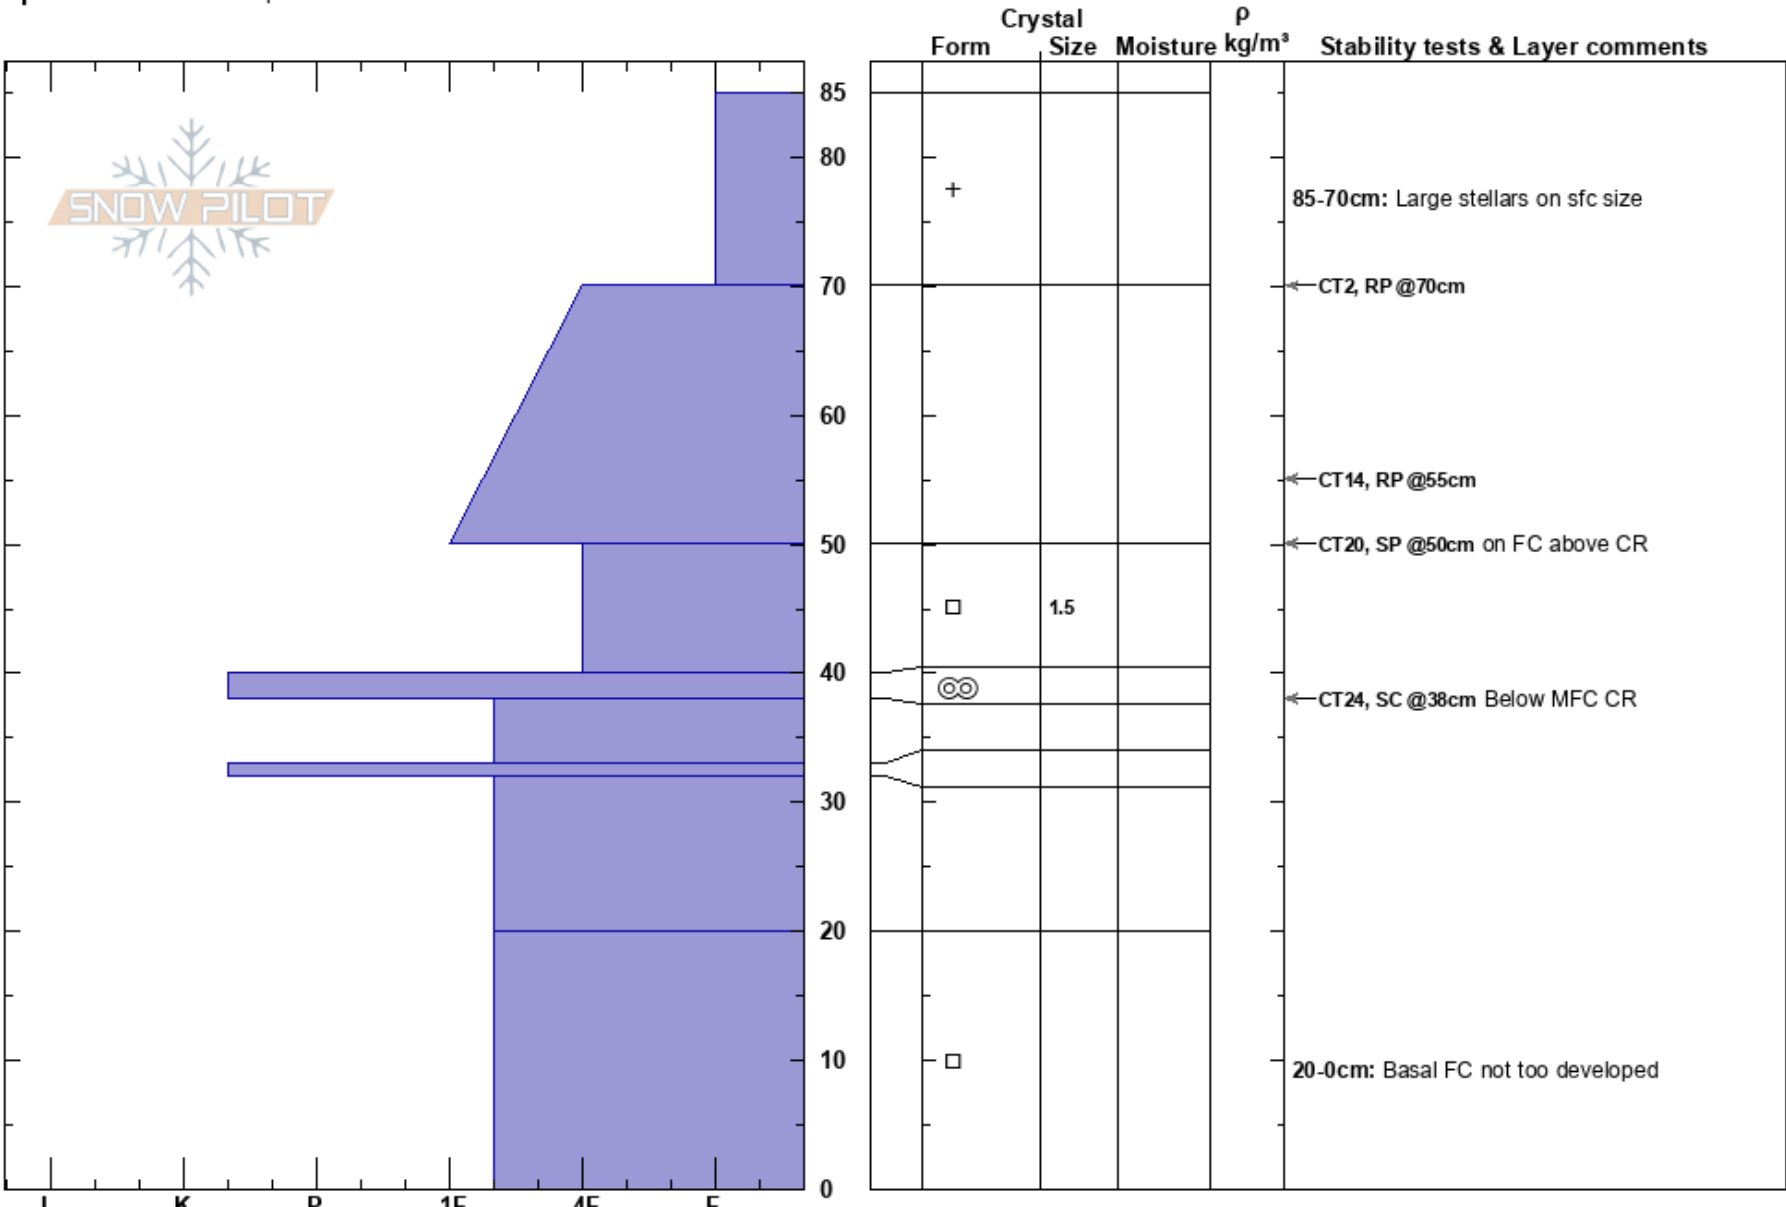

Pipestone Bowl BTL Banff Visitor Safety  
 Banff, Yoho and Kootenay 26/11/2020 - 12:00  
 AB  
**Elevation:** 2260 m  
**Aspect:** N  
**Specifics:** We skied slope

**Co-ord:**  
**Slope Angle:** 10°  
**Wind Loading:**

**Stability:**  
**Air Temperature:** -8°C  
**Sky Cover:** BKN  
**Precipitation:** NO  
**Wind:** Light Breeze

**HS:**85  
**Layer Notes:**  
 85-70cm: Large stellars on sfc size  
 20-0cm: Basal FC not too developed