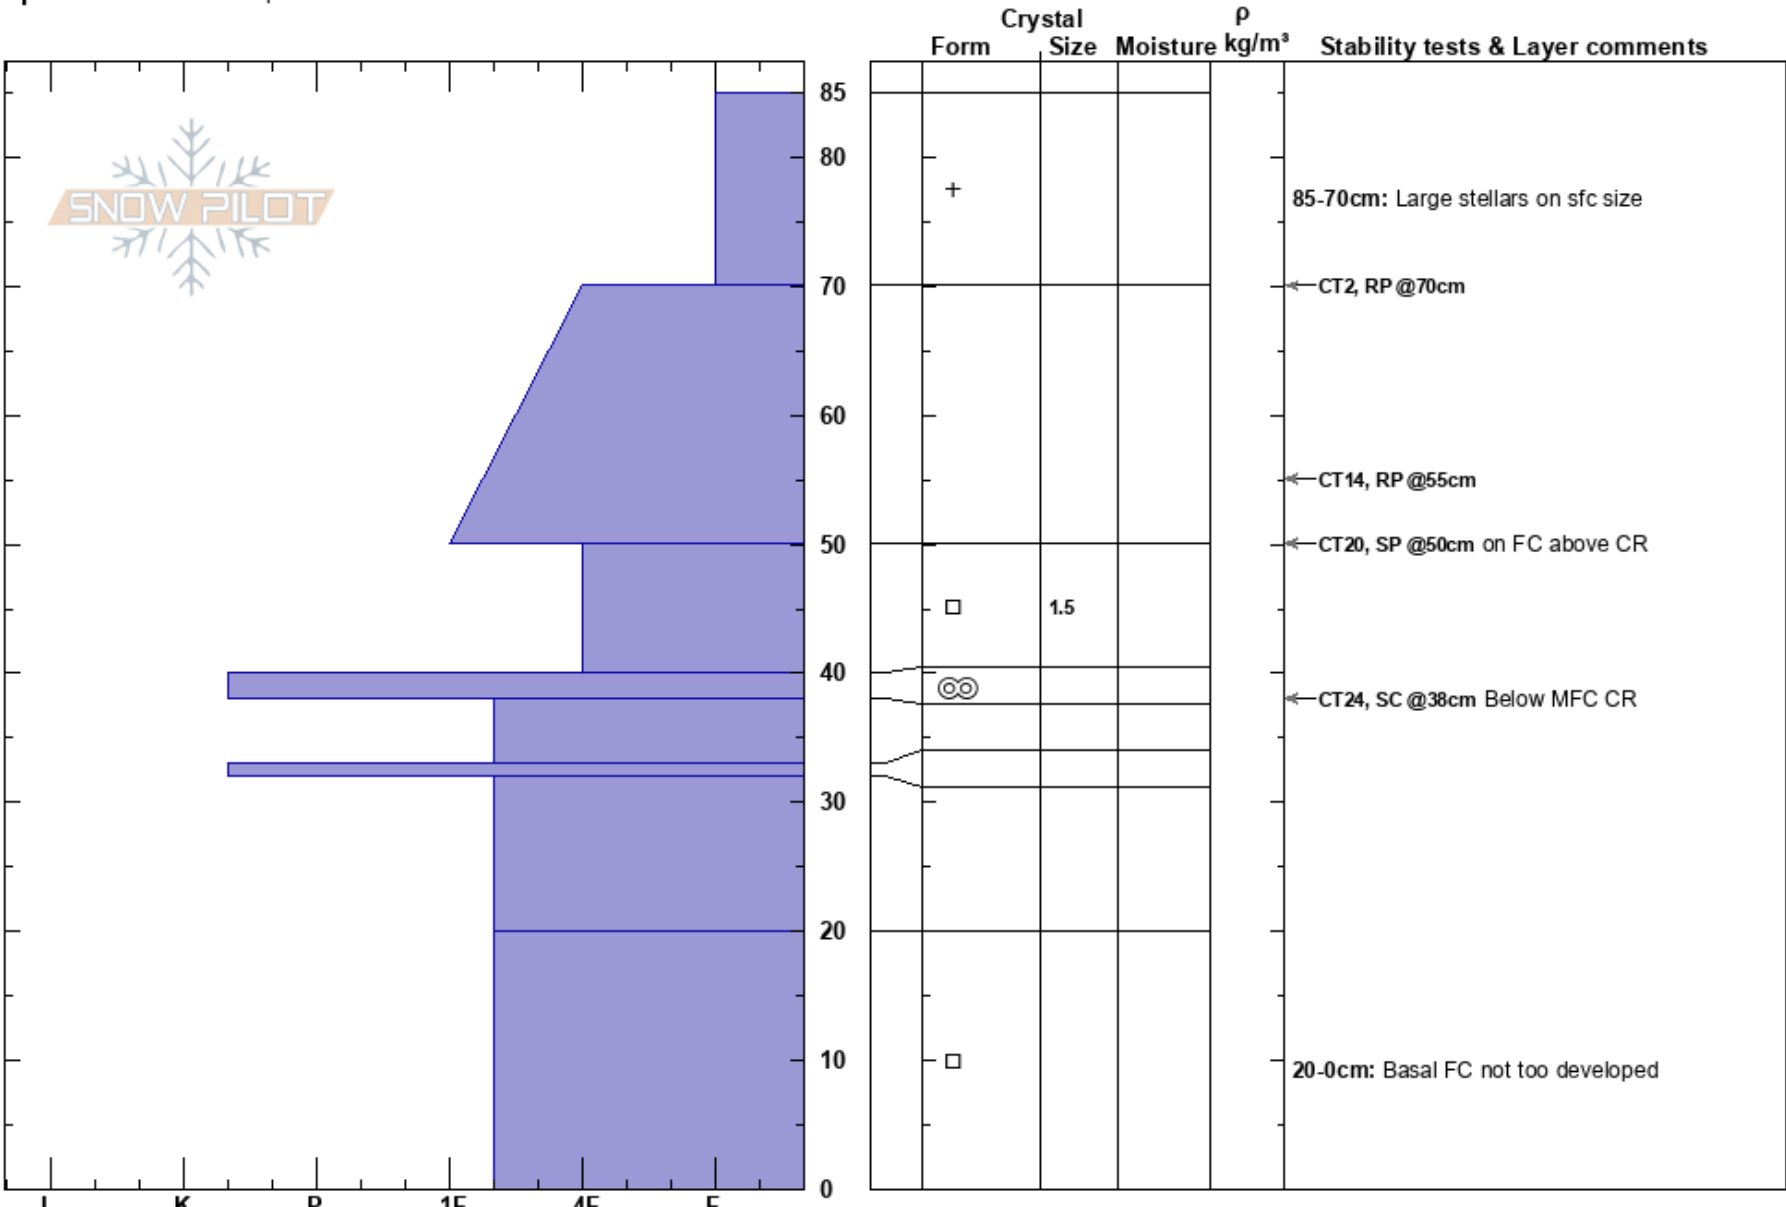

Pipestone Bowl BTL Banff Visitor Safety
 Banff, Yoho and Kootenay 26/11/2020 - 12:00
 AB
Elevation: 2260 m
Aspect: N
Specifics: We skied slope

Co-ord:
Slope Angle: 10°
Wind Loading:

Stability:
Air Temperature: -8°C
Sky Cover: BKN
Precipitation: NO
Wind: Light Breeze

HS:85
Layer Notes:
 85-70cm: Large stellars on sfc size
 20-0cm: Basal FC not too developed

Notes: Snowpack supportive to skis but weak to pole probing, but overall pretty good for this area in November