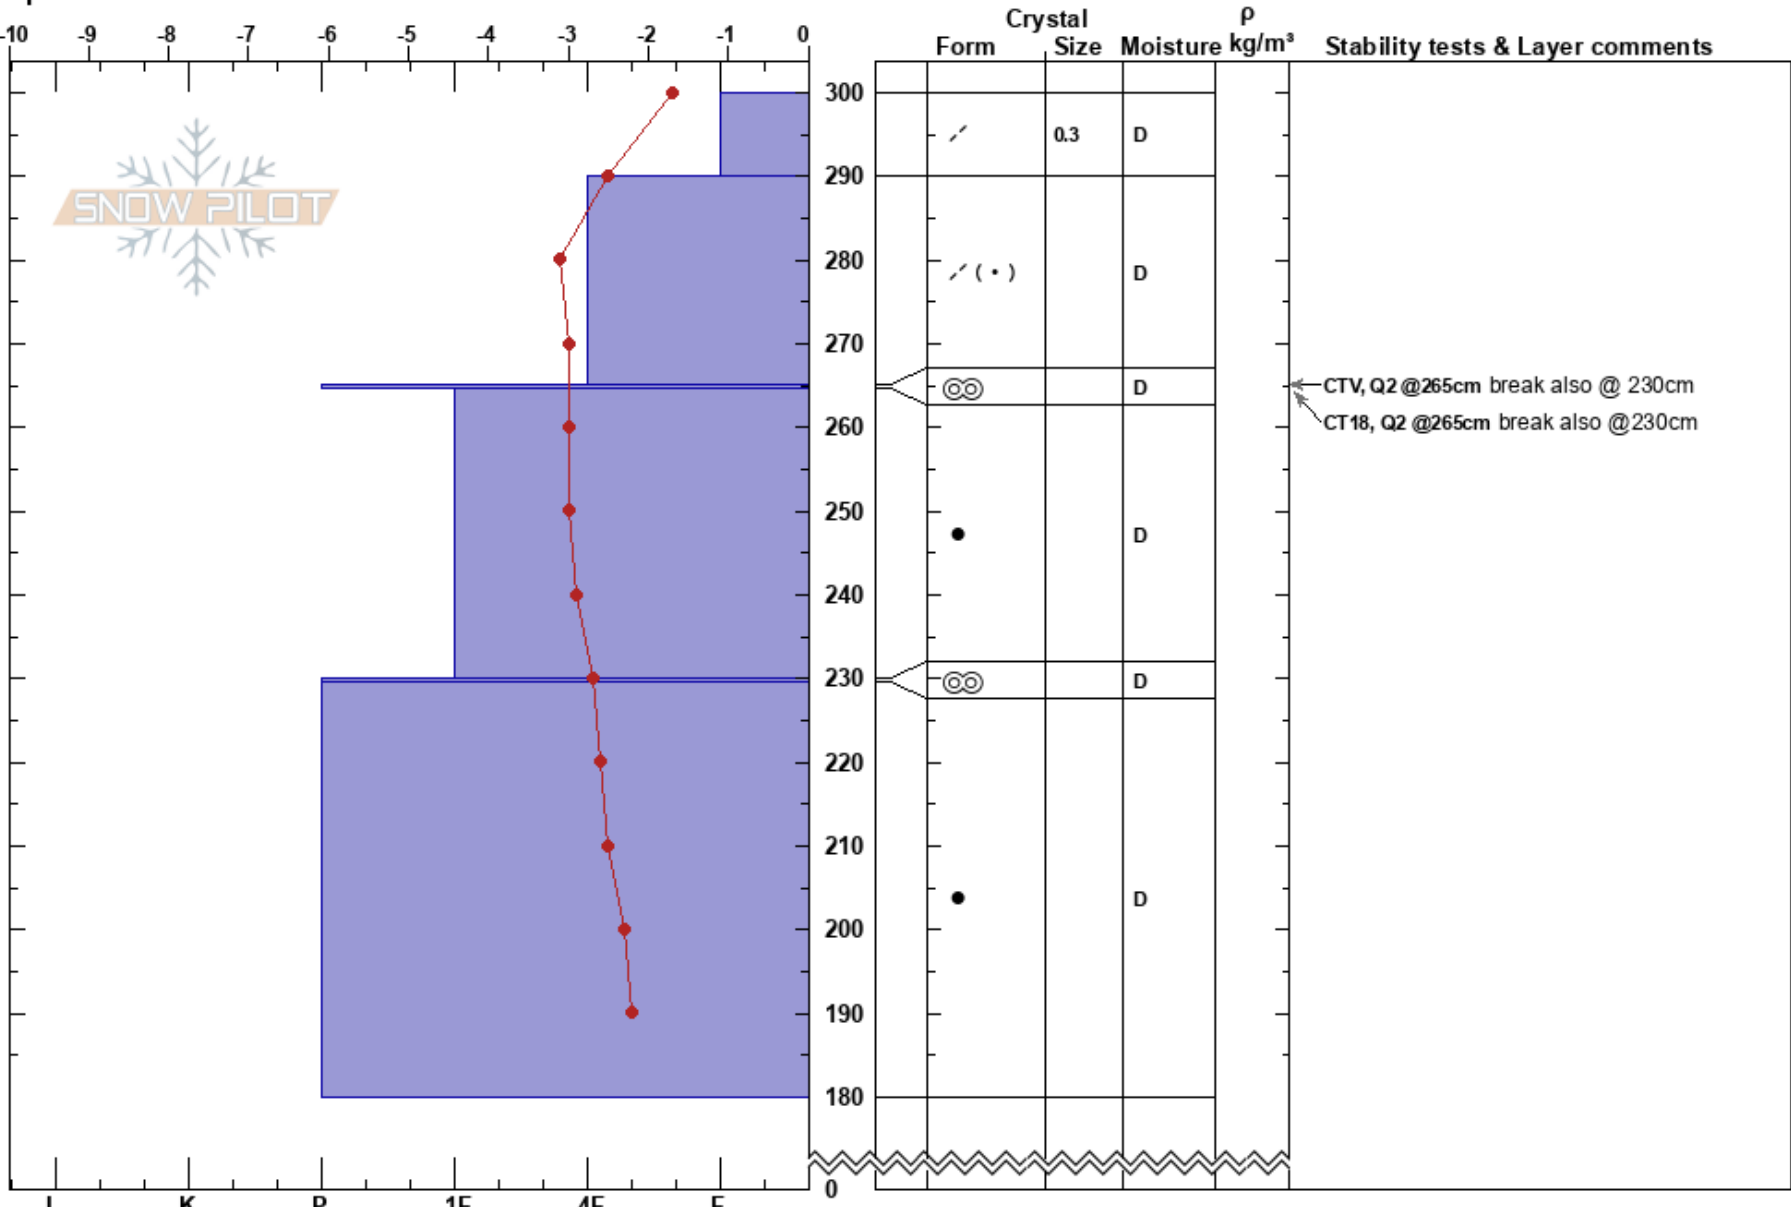

Nordfjellet 400
 Ringvassøya
 Norway
 Elevation: 380 m
 Aspect: 140°
 Specifics:

Harvey Goodwin
 23/03/2017 - 10:20
 Co-ord: 69.82482N, 19.28430E
 Slope Angle:
 Wind Loading: yes

Stability: **HS:300**
 Air Temperature: -1.1°C PS: 15 265-264.5cm:Problematic layer
 Sky Cover: OVC
 Precipitation: S2
 Wind: NW Strong

Notes: so much wind and spindrift that it was difficult to do a good pit... Pit not dug to the ground due to bad weather conditions