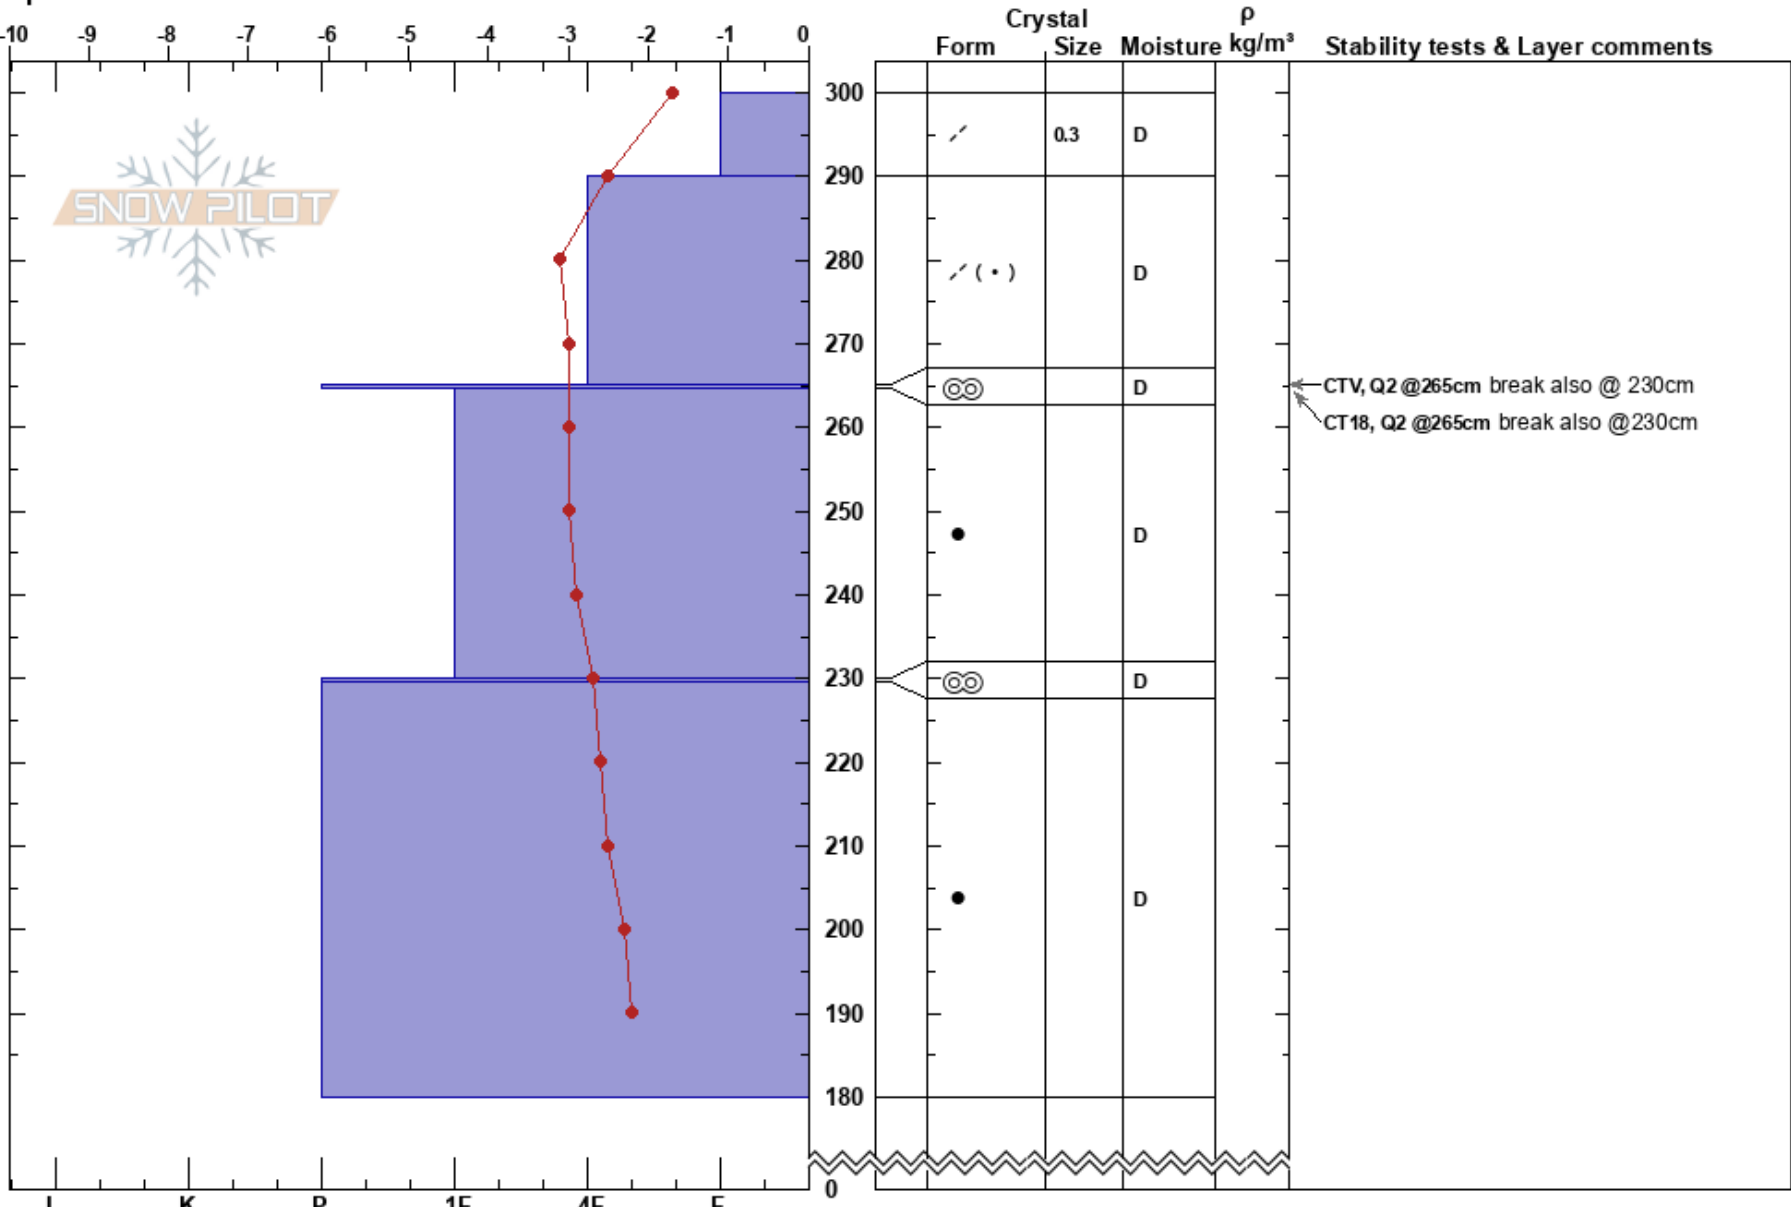

Nordfjellet 400  
 Ringvassøya  
 Norway  
 Elevation: 380 m  
 Aspect: 140°  
 Specifics:

Harvey Goodwin  
 23/03/2017 - 10:20  
 Co-ord: 69.82482N, 19.28430E  
 Slope Angle:  
 Wind Loading: yes

Stability: **HS:300**  
 Air Temperature: -1.1°C PS: 15 265-264.5cm:Problematic layer  
 Sky Cover: OVC  
 Precipitation: S2  
 Wind: NW Strong

**Notes:** so much wind and spindrift that it was difficult to do a good pit... Pit not dug to the ground due to bad weather conditions