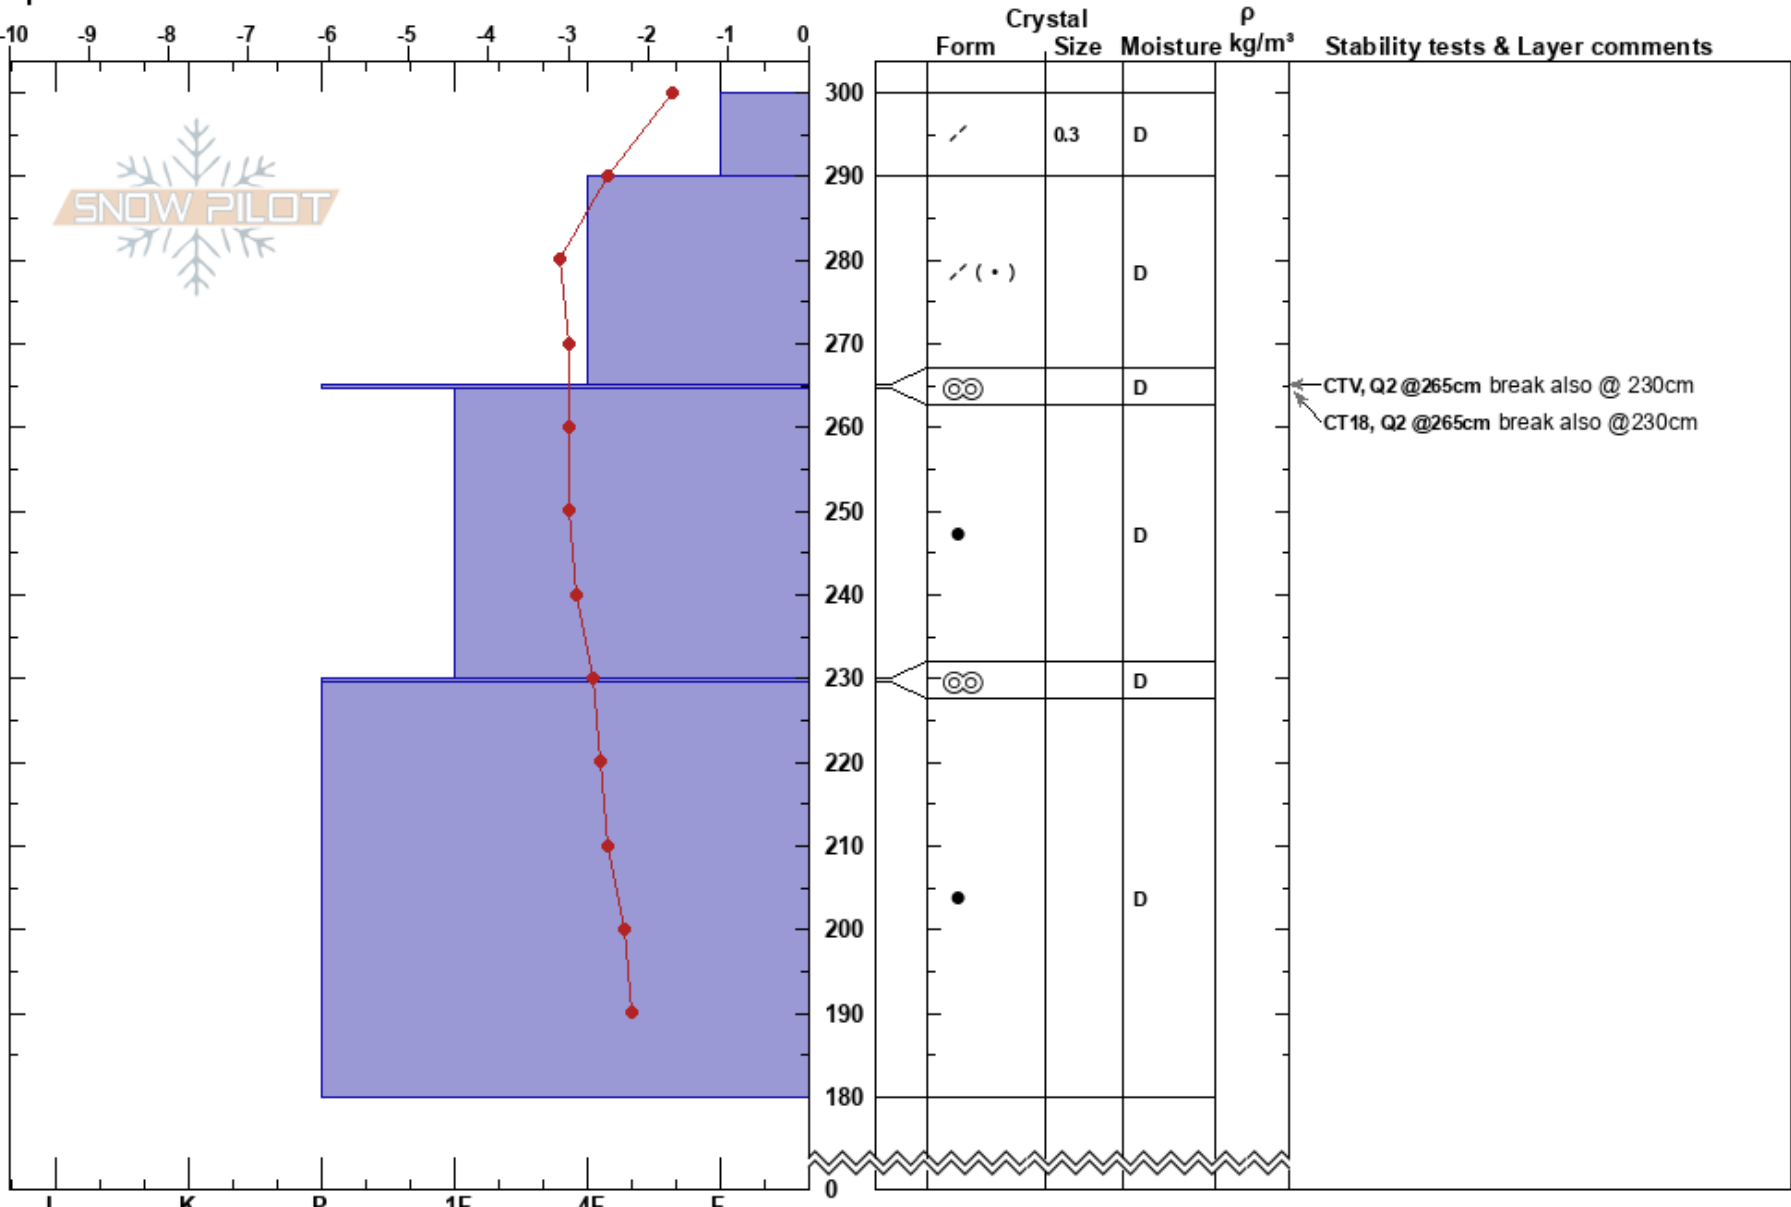

Nordfjellet 400  
 Ringvassøya  
 Norway  
 Elevation: 380 m  
 Aspect: 140°  
 Specifics:

Harvey Goodwin  
 23/03/2017 - 10:20  
 Co-ord: 69.82482N, 19.28430E  
 Slope Angle:  
 Wind Loading: yes

Stability: **HS:300**  
 Air Temperature: -1.1°C PS: 15 265-264.5cm:Problematic layer  
 Sky Cover: OVC  
 Precipitation: S2  
 Wind: NW Strong

Notes: so much wind and spindrift that it was difficult to do a good pit... Pit not dug to the ground due to bad weather conditions