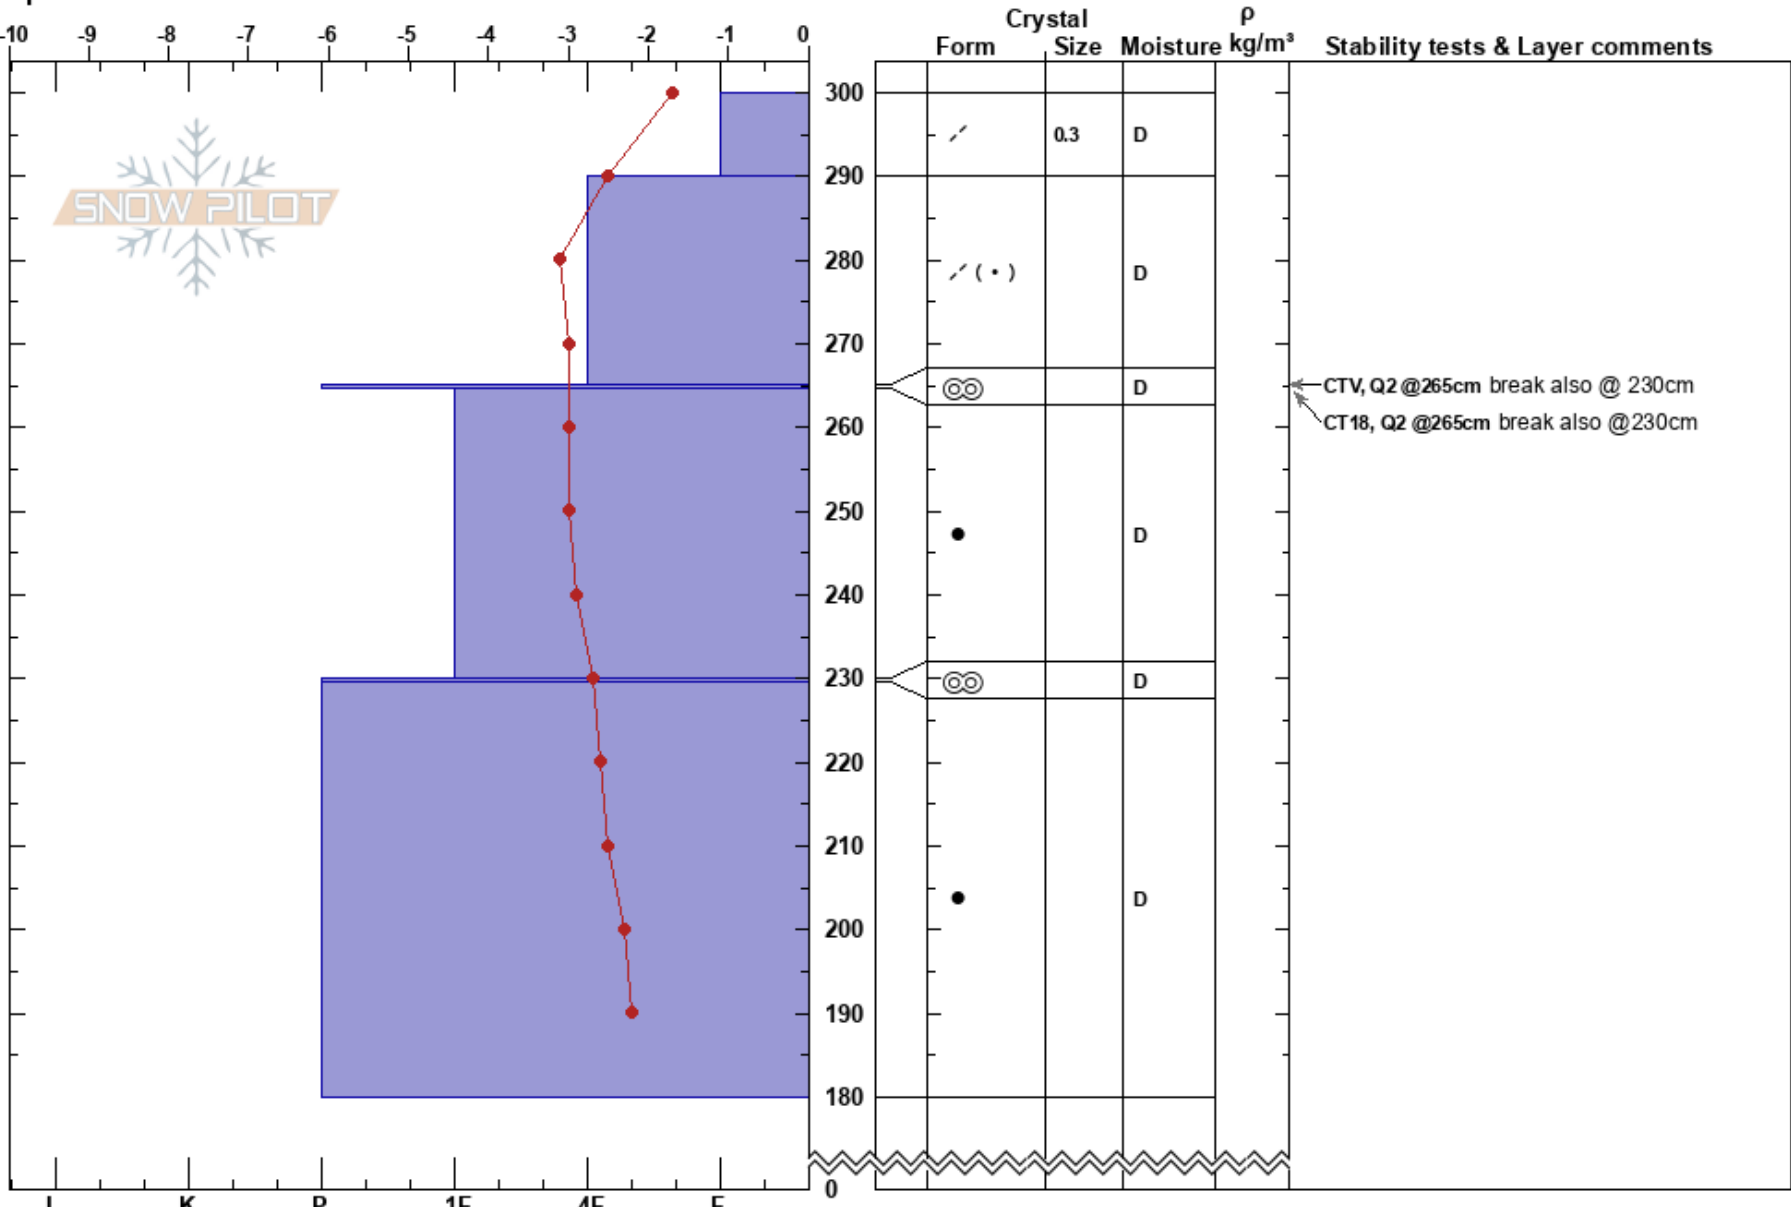

Nordfjellet 400
 Ringvassøya
 Norway
 Elevation: 380 m
 Aspect: 140°
 Specifics:

Harvey Goodwin
 23/03/2017 - 10:20
 Co-ord: 69.82482N, 19.28430E
 Slope Angle:
 Wind Loading: yes

Stability: **HS:300**
 Air Temperature: -1.1°C **PS: 15** 265-264.5cm:Problematic layer
 Sky Cover: OVC
 Precipitation: S2
 Wind: NW Strong

Notes: so much wind and spindrift that it was difficult to do a good pit... Pit not dug to the ground due to bad weather conditions