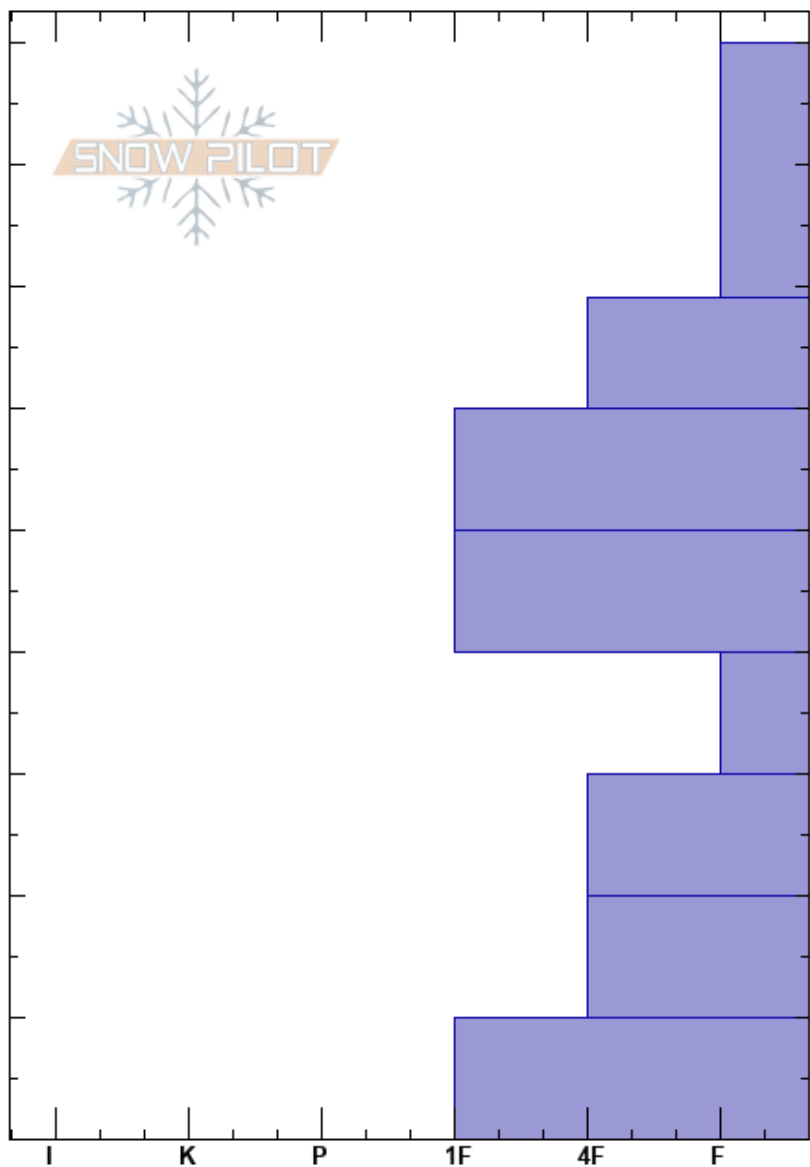

Sin Nombre Foothills
Sangre de Cristo Range
NM

Brock Tice
11/25/2020 - 10:32am
Co-ord: 36.54813N, -105.43168W
Slope Angle: 12°
Wind Loading:

Stability:
Air Temperature: -1.9°C
Sky Cover: CLR
Precipitation: NO
Wind: Calm

HS:90
Layer Notes:
60-50cm: Problematic layer

Elevation: 3502 m
Aspect: NE
Specifics:

Crystal Form	Crystal Size	Moisture	ρ kg/m ³	Stability tests & Layer comments
+				
+				
⋈				
.				← ECTN15, SC @50cm graup collapsed CT12, SC @50cm graup collapse
.				
♡				
♡				
♡				