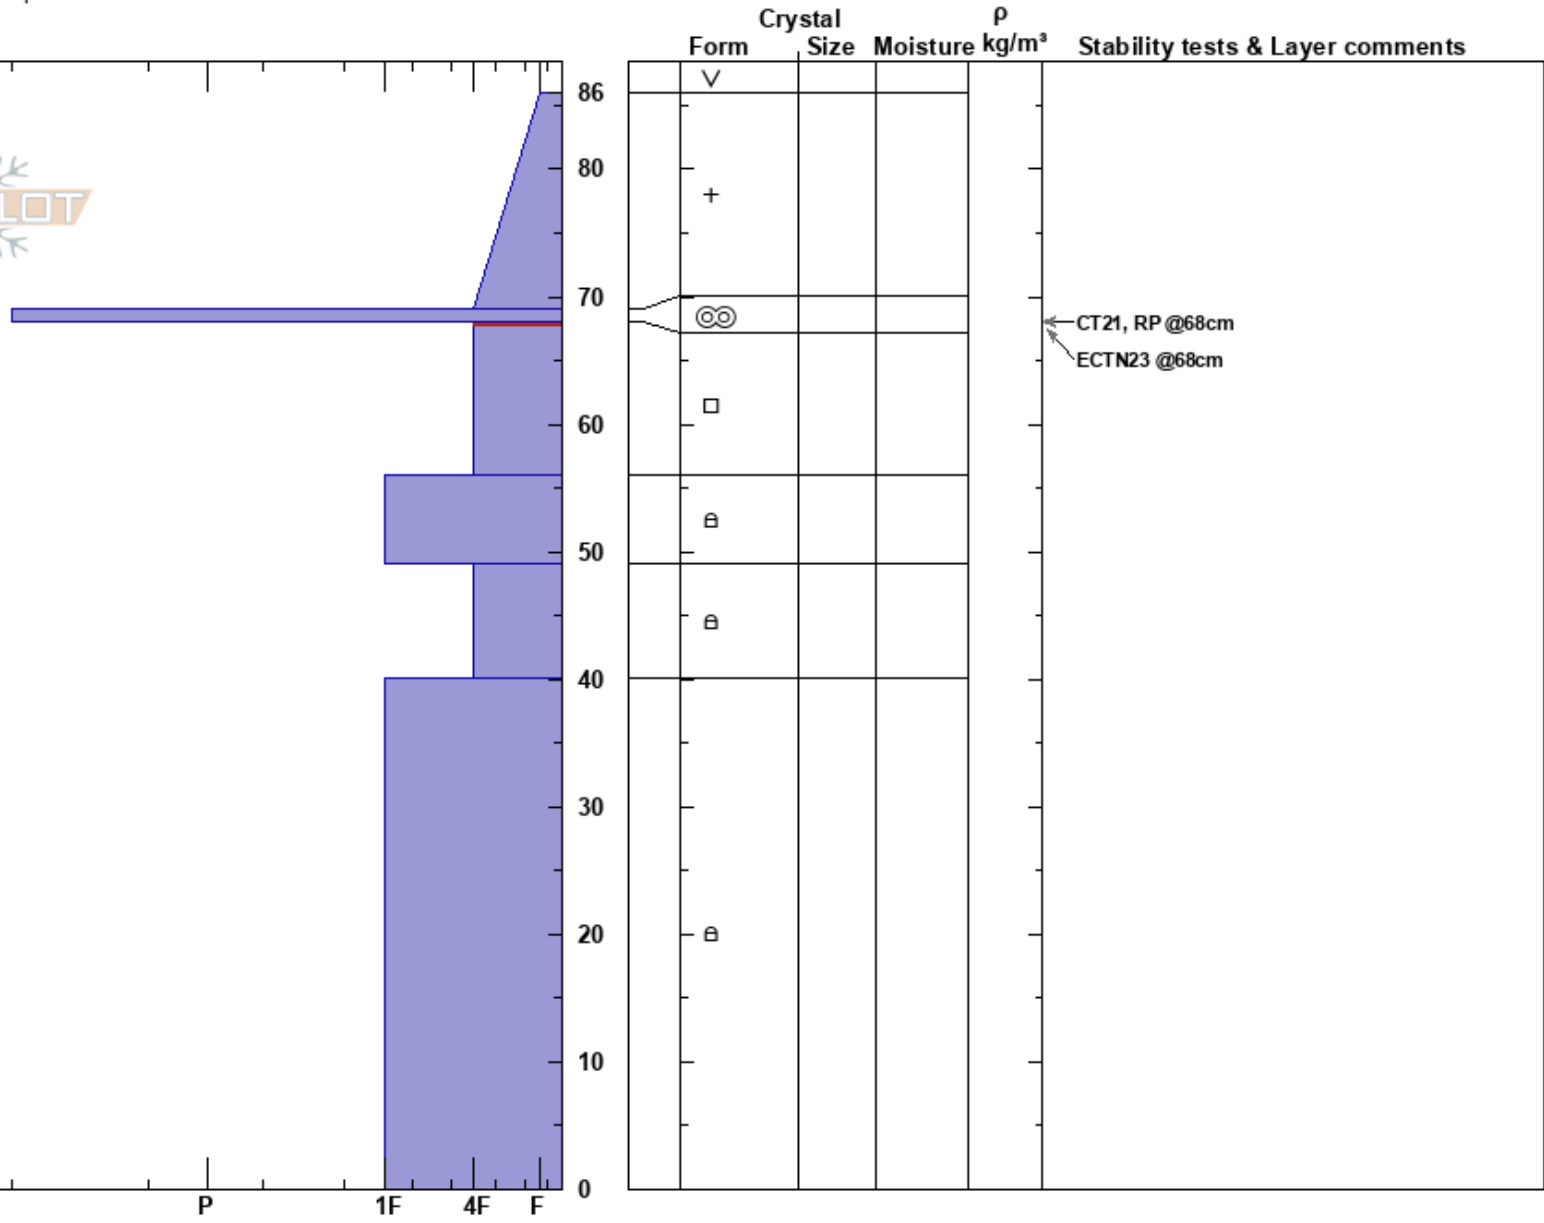

Prospect
 San Juan Range
 CO
Elevation: 11648 ft
Aspect: 90°
Specifics: We skied slope

Ann Mellick
 11/25/2020 - 12:30pm
Co-ord: 37.89258N, -107.68839W
Slope Angle: 28°
Wind Loading: no

Stability:
Air Temperature: 1°C
Sky Cover: CLR
Precipitation: NO
Wind: Calm

HS:86
Layer Notes:
 68-56cm: Problematic layer

Notes:

I K P 1F 4F F