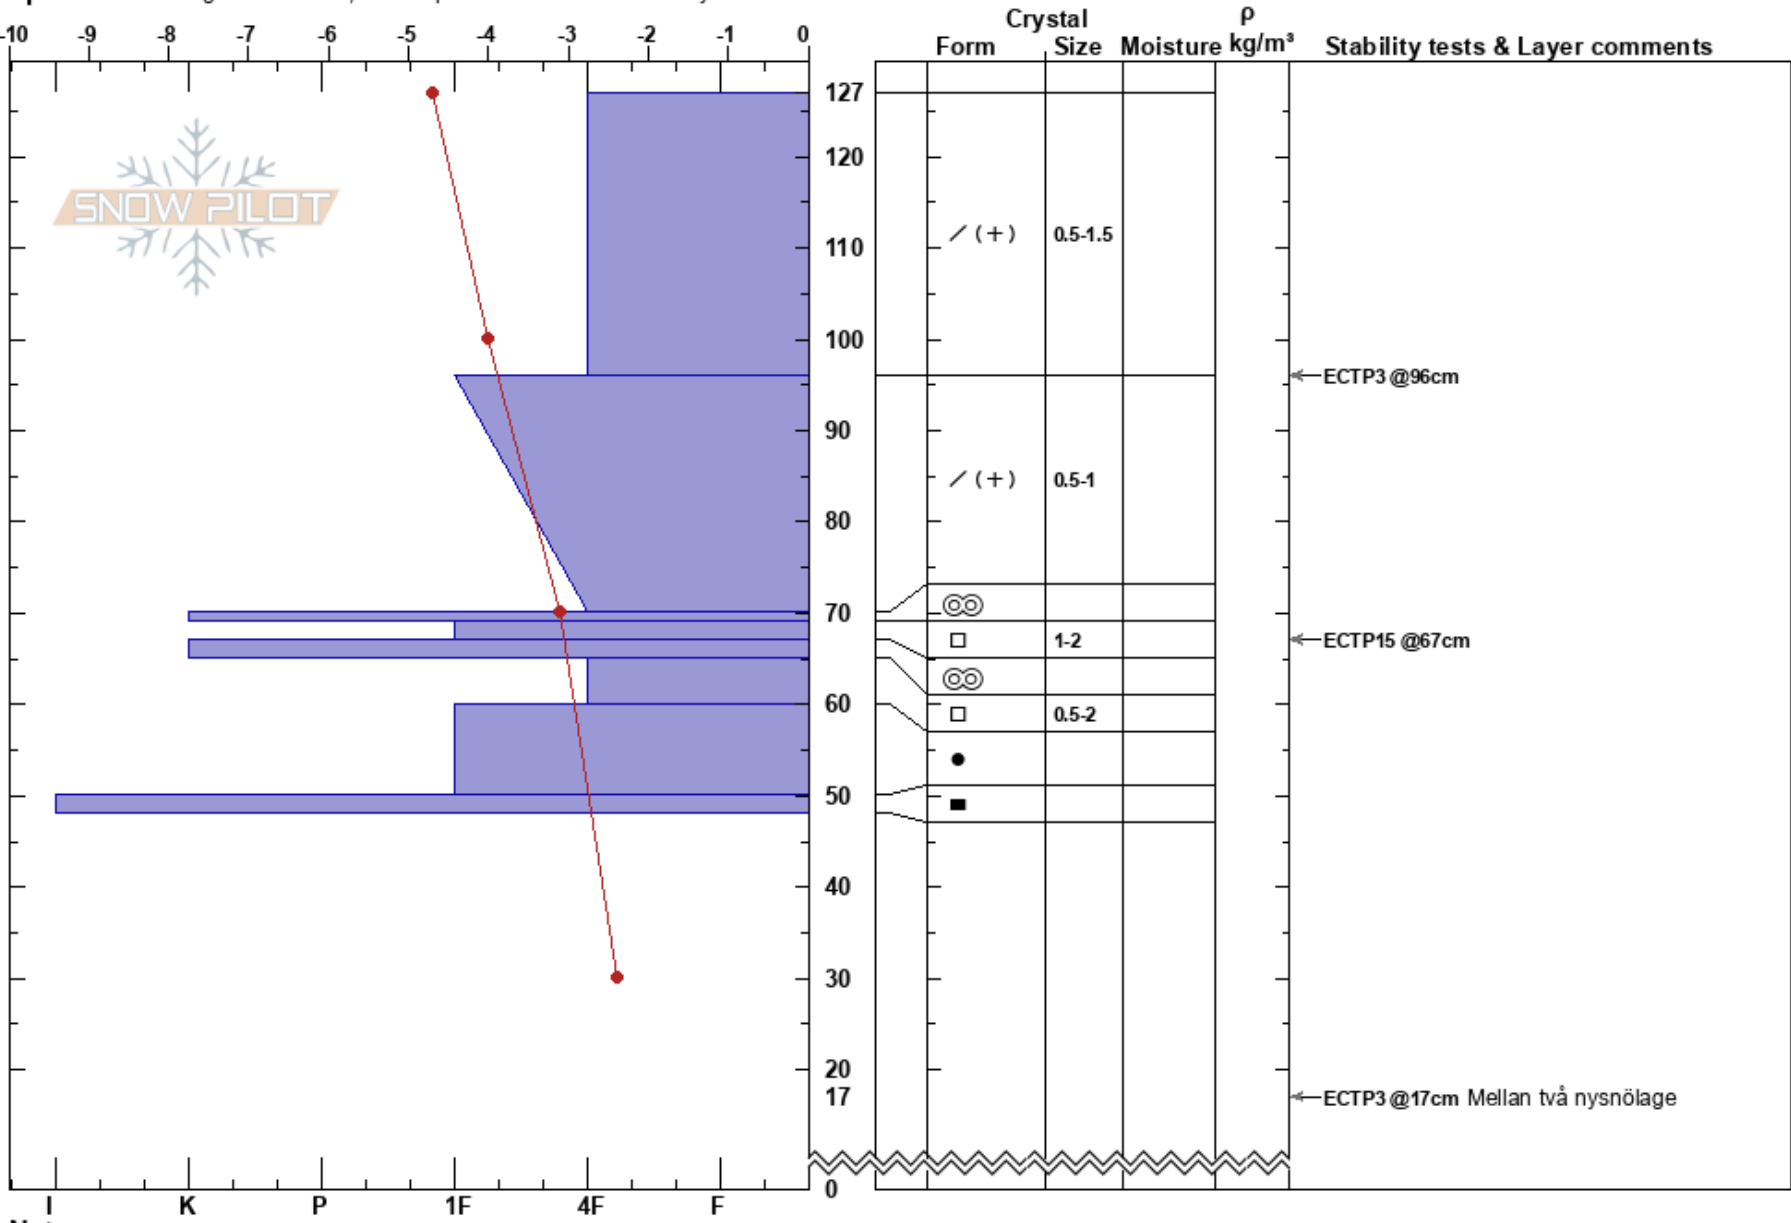

Skreaberget  
 Hemavan  
 Sweden  
 Elevation: 800 m  
 Aspect: SE

Sam Hedman  
 23/03/2017 - 11:00  
 Co-ord:  
 Slope Angle: 20°  
 Wind Loading:

Stability: Fair  
 Air Temperature: -5°C  
 Sky Cover: SCT  
 Precipitation: S-1  
 Wind: W Moderate

HS:127  
 PF:35  
 Layer Notes:

Specifics: Pit dug in a Ski Area; Pit is representative of backcountry

Notes: