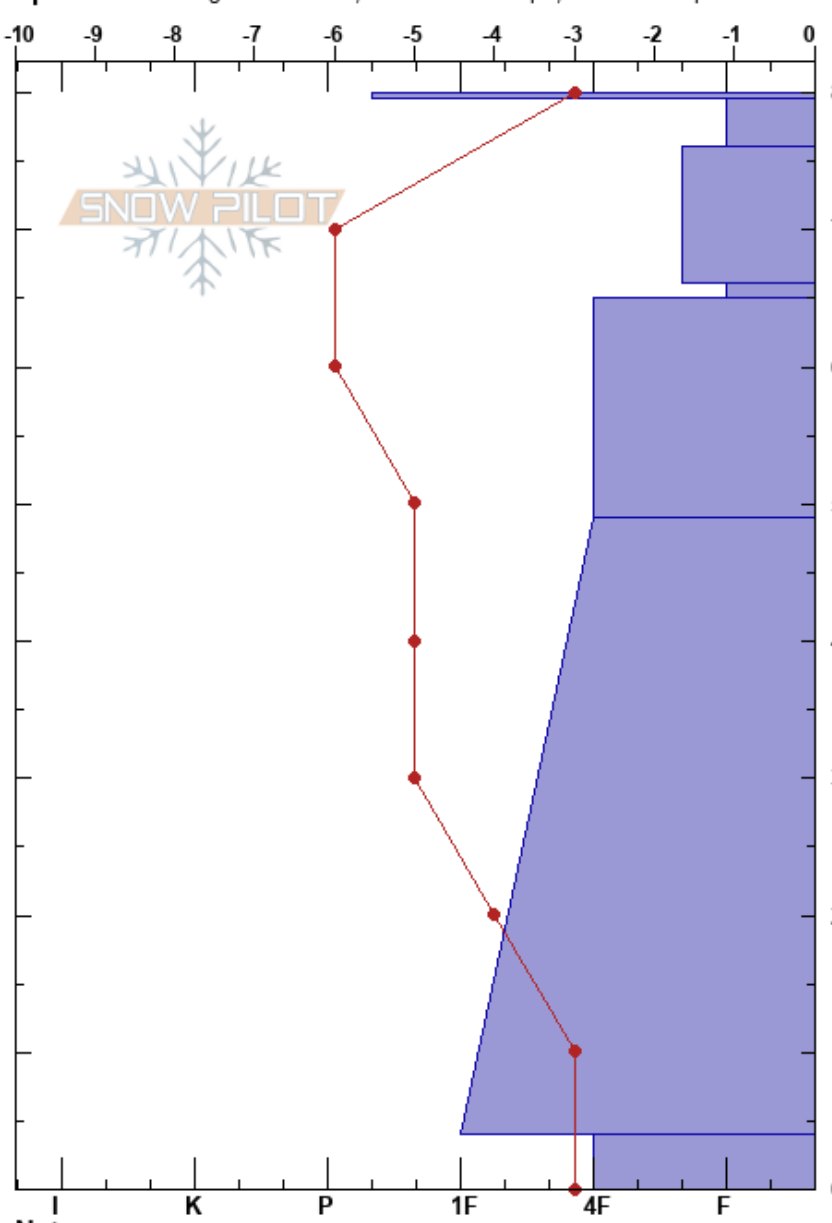

HollywoodLeft 20201116
 Teton Range
 WY
Elevation: 9135 ft
Aspect: 245°
Specifics: Pit dug in a Ski Area; Ski tracks on slope; We skied slope

Jackson Knoll
 11/16/2020 - 11:15am
Co-ord: 43.78535N, -110.94047W
Slope Angle: 30°
Wind Loading: no

Stability:
Air Temperature: -2°C
Sky Cover: OVC
Precipitation: NO
Wind: W Light Breeze

HS:80
PF:60
 4-0cm: moist

Form	Crystal Size	Moisture	ρ kg/m ³	Stability tests & Layer comments
∇				
/	1-2			
/ (/)	1-2(1)			
⊘	1-2			← ECTN11 @66cm
/	1-2			← ECTN13 @55cm
				← ECTN14 @49cm
/ (●)	1-1.5 (1)			← ECTN18 @30cm
				← ECTN23 @4cm
□	1-2			4-0cm: moist