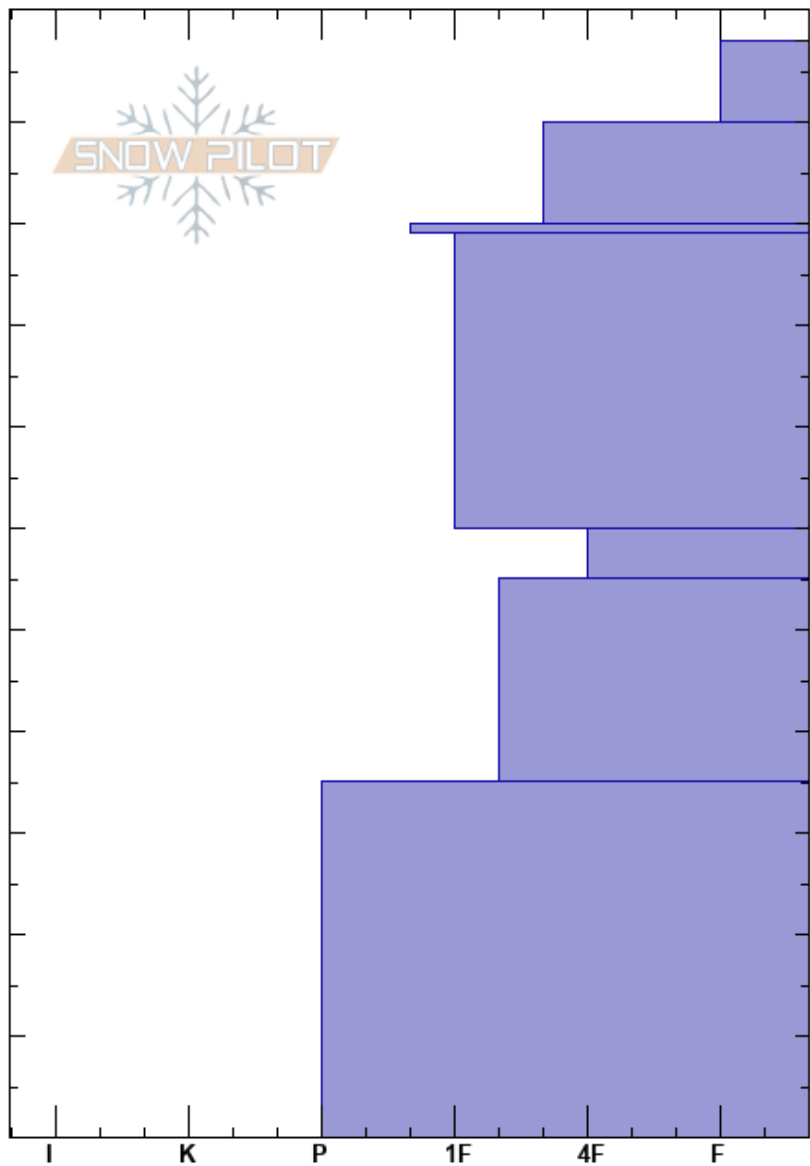

Woody Ridge
 Absaroka Range
 MT
Elevation: 9635 ft
Aspect: 210°
Specifics: We skied slope

Alex Marienthal
 11/21/2020 - 11:00am
Co-ord: 44.98378N, -109.92634W
Slope Angle: 30°
Wind Loading: previous

Stability: Good **HS:**108 **Layer Notes:**
Air Temperature:
Sky Cover: CLR
Precipitation: NO
Wind: Calm

Crystal Form	Crystal Size	Moisture	ρ kg/m ³	Stability tests & Layer comments
+				
/				
-				← ECTN14 @89cm
•				
⊖				
⊕				
⊗				
⊙				

Notes: