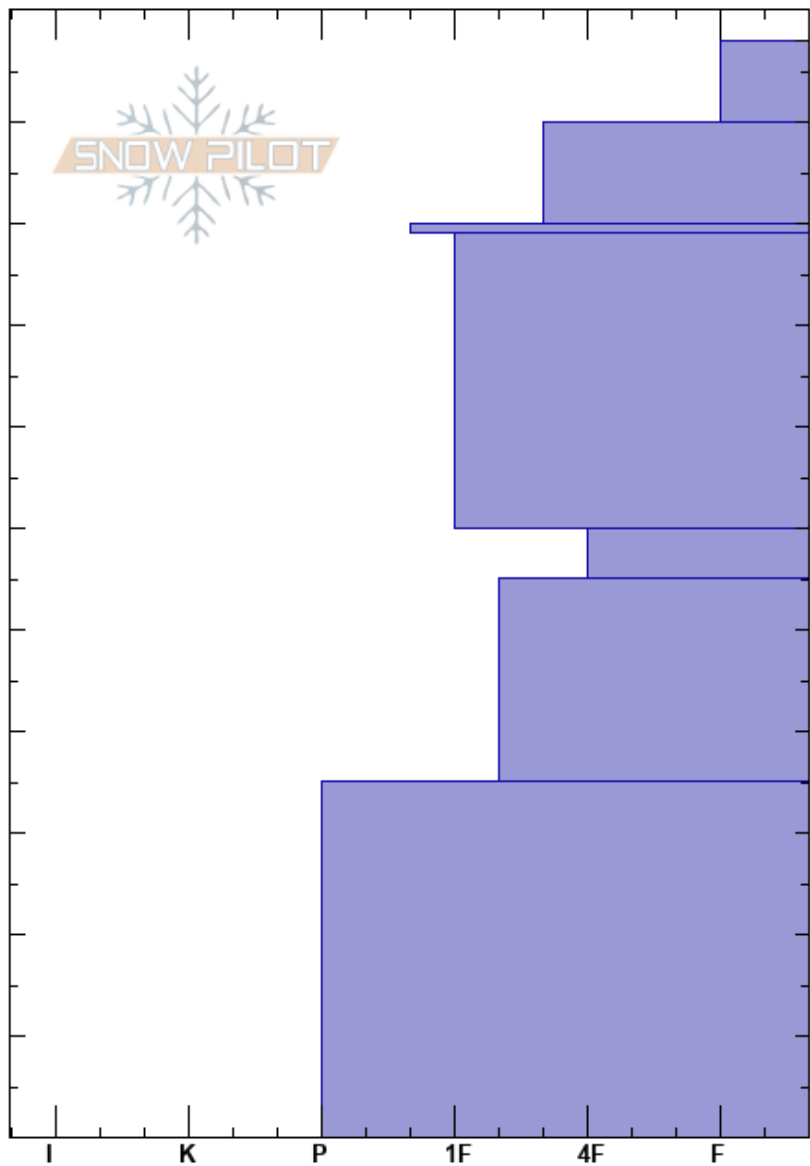

Woody Ridge
 Absaroka Range
 MT
 Elevation: 9635 ft
 Aspect: 210°
 Specifics: We skied slope

Alex Marienthal
 11/21/2020 - 11:00am
 Co-ord: 44.98378N, -109.92634W
 Slope Angle: 30°
 Wind Loading: previous

Stability: Good HS:108 Layer Notes:
 Air Temperature:
 Sky Cover: CLR
 Precipitation: NO
 Wind: Calm

Crystal Form	Crystal Size	Moisture	ρ kg/m ³	Stability tests & Layer comments
+				
/				
-				← ECTN14 @89cm
•				
⊖				
⊕				
⊗				
⊙				