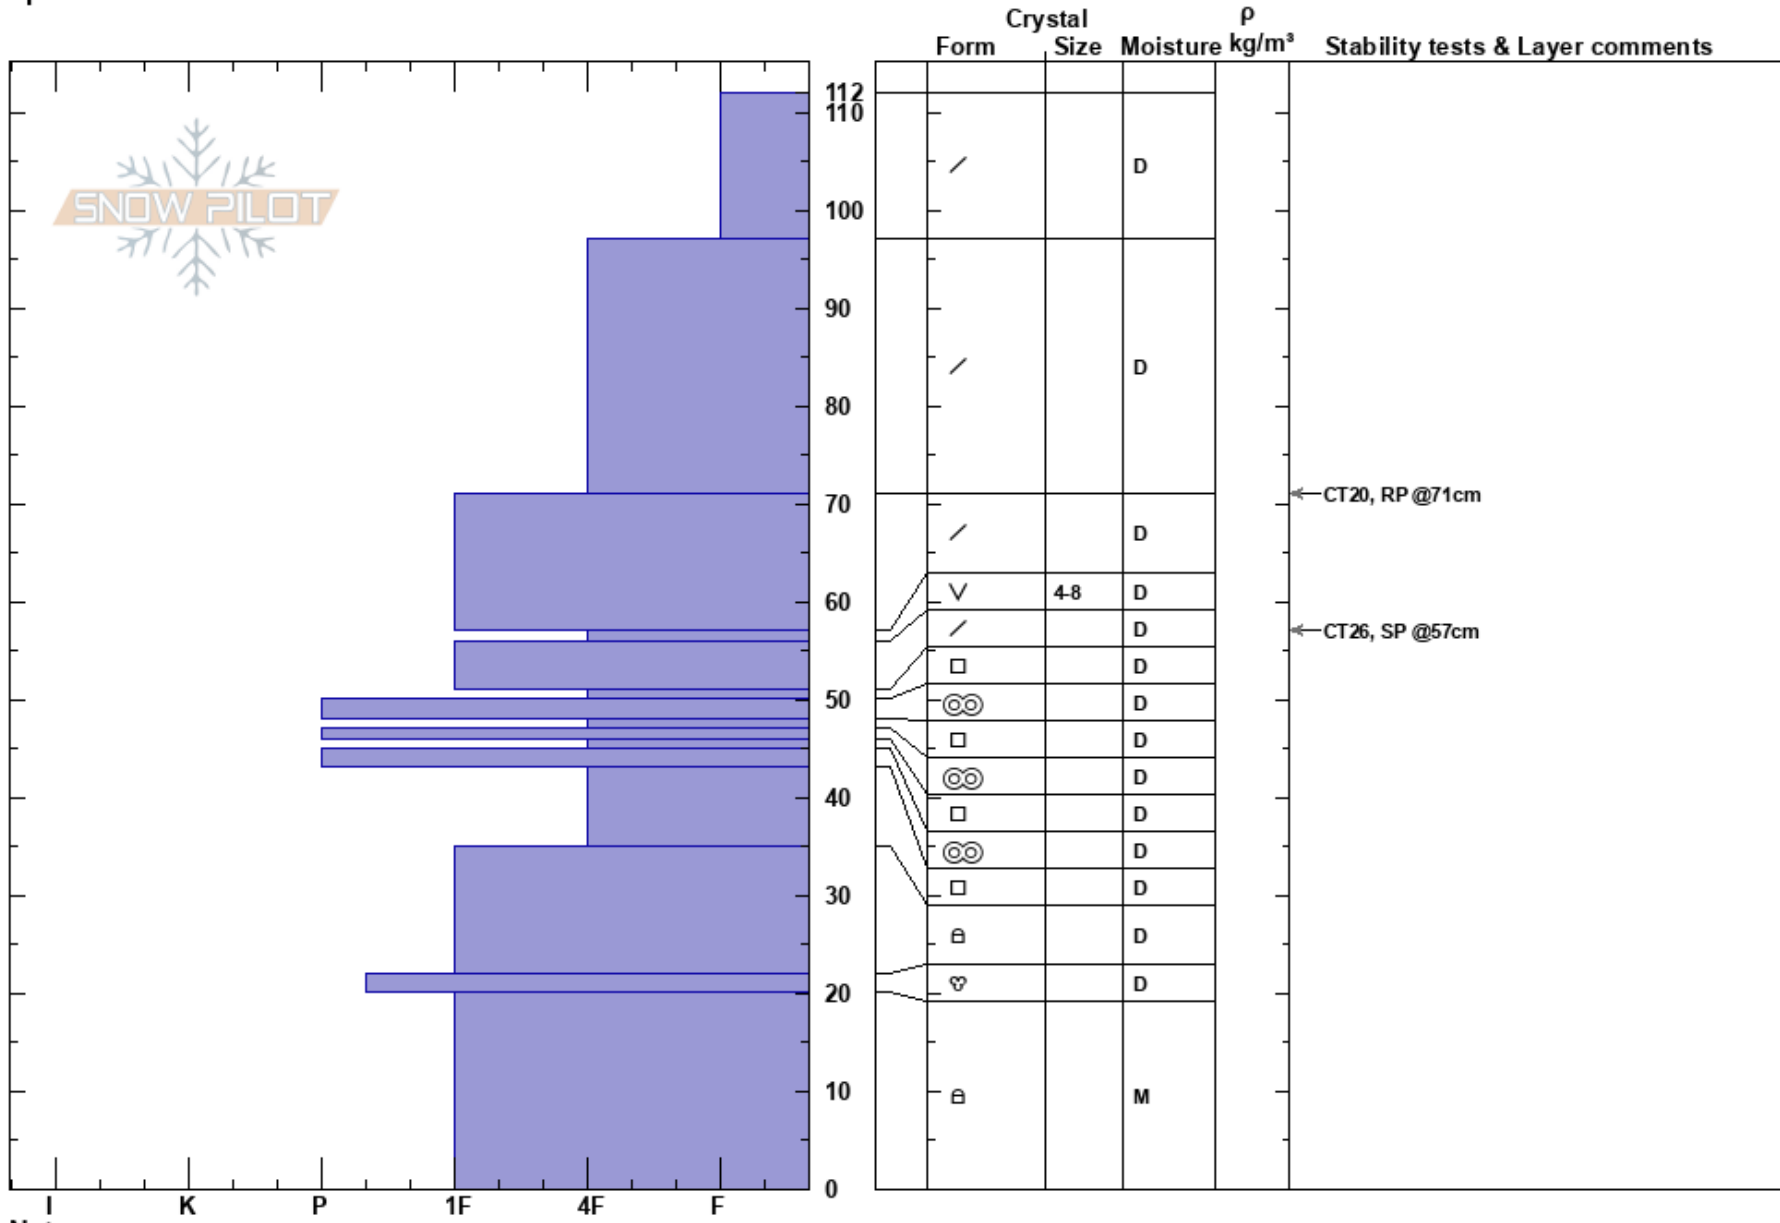

Field shoulder
 Rockies
 BC
 Elevation: 1900 m
 Aspect: NE
 Specifics:

Storm Mountain
 24/11/2020 - 13:30
 Co-ord:
 Slope Angle: 28°
 Wind Loading:

Stability:
 Air Temperature: -4.5°C
 Sky Cover: OVC
 Precipitation: S-1
 Wind: Calm

HS:112
 Layer Notes:

Notes: