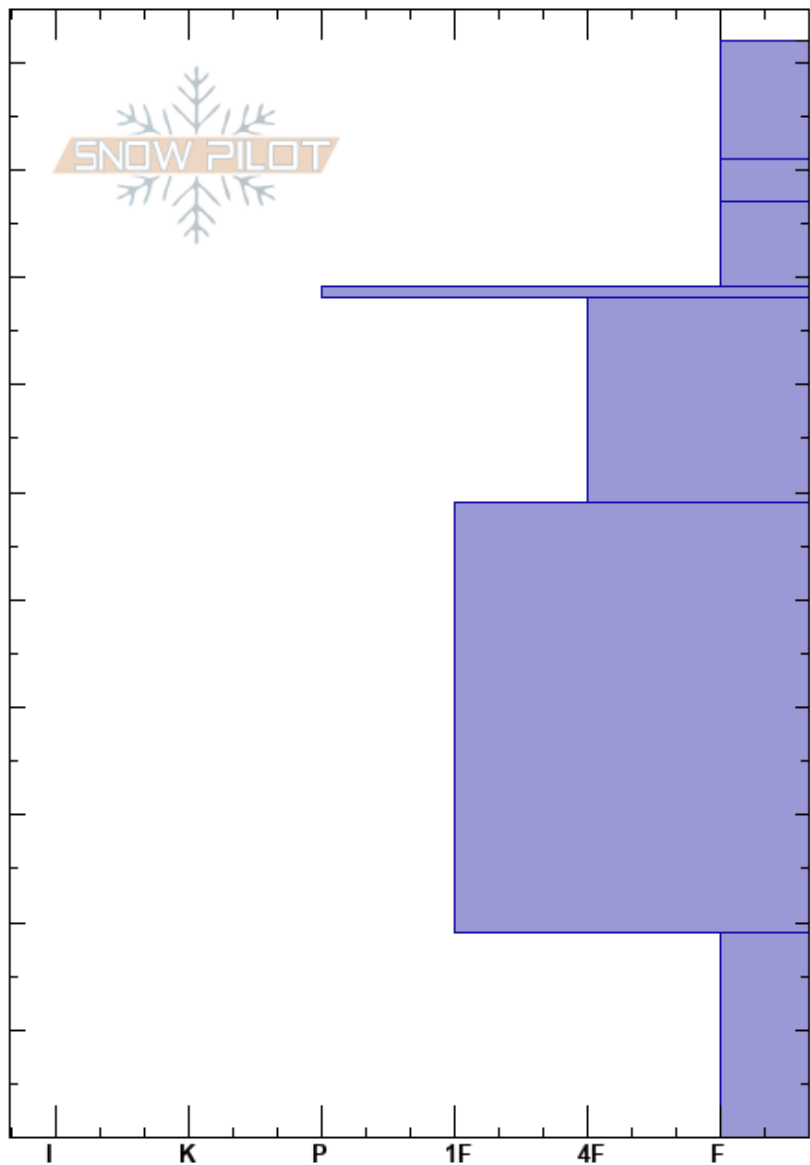

Surprise Gully
 Teton Range
 WY
 Elevation: 9279 ft
 Aspect: NE
 Specifics:

Lisa Van Sciver
 11/24/2020 - 2:00pm
 Co-ord: 43.72770N, -110.77143W
 Slope Angle: 32°
 Wind Loading:

Stability: Good HS:102 Layer Notes:
 Air Temperature: -9°C
 Sky Cover: SCT
 Precipitation: NO
 Wind: Calm

Height (ft)	Crystal		Moisture	ρ kg/m ³	Stability tests & Layer comments
	Form	Size			
102	*	1.5			
100	.	0.3			
90	⊗ (●)	4(0.5)			
80	.	0.3-0.5			
80	⊙				
70	.	0.3-0.5			
60					
40	.	0.3			
20					
10	⊖	1-2			
0					ECTX