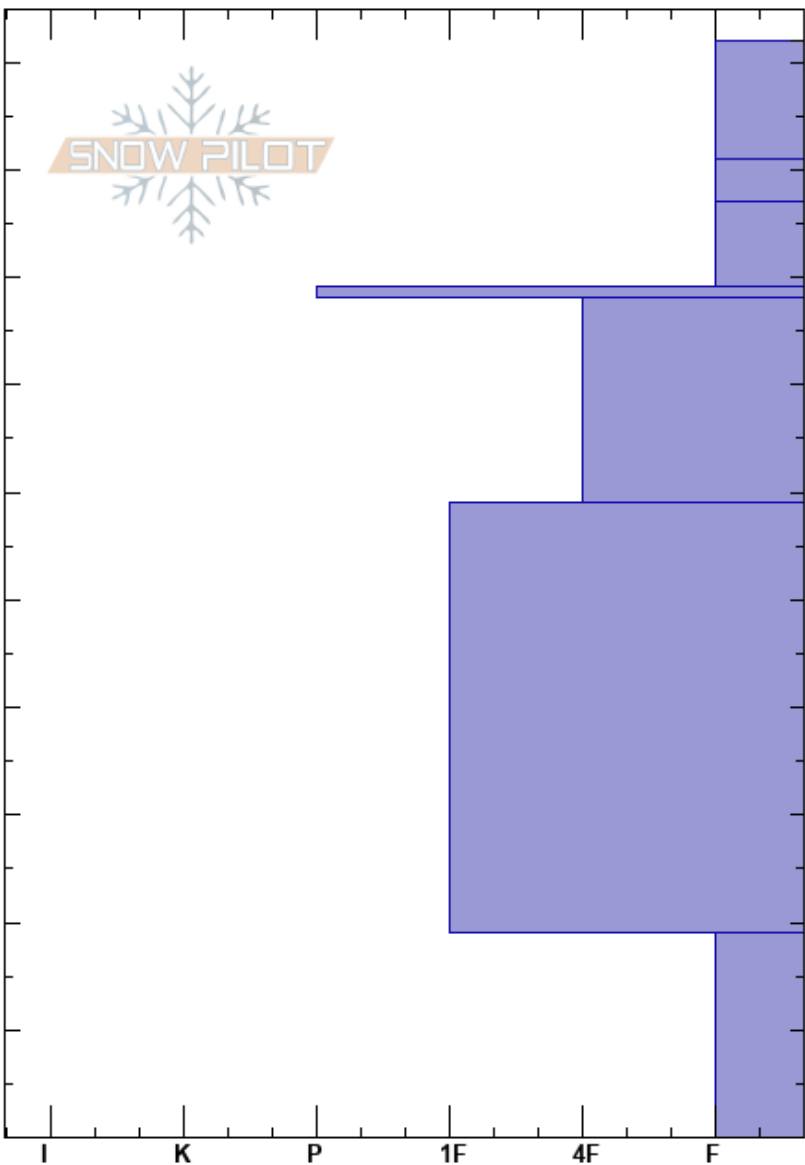

Surprise Gully
 Teton Range
 WY
 Elevation: 9279 ft
 Aspect: NE
 Specifics:

Lisa Van Sciver
 11/24/2020 - 2:00pm
 Co-ord: 43.72770N, -110.77143W
 Slope Angle: 32°
 Wind Loading:

Stability: Good HS:102 Layer Notes:
 Air Temperature: -9°C
 Sky Cover: SCT
 Precipitation: NO
 Wind: Calm

Elevation (ft)	Crystal		Moisture	ρ kg/m ³	Stability tests & Layer comments
	Form	Size			
102	*	1.5			
100	.	0.3			
90	⊗ (●)	4(0.5)			
80	.	0.3-0.5			
80	⊙				
70	.	0.3-0.5			
60					
40	.	0.3			
20					
10	⊖	1-2			
0					ECTX