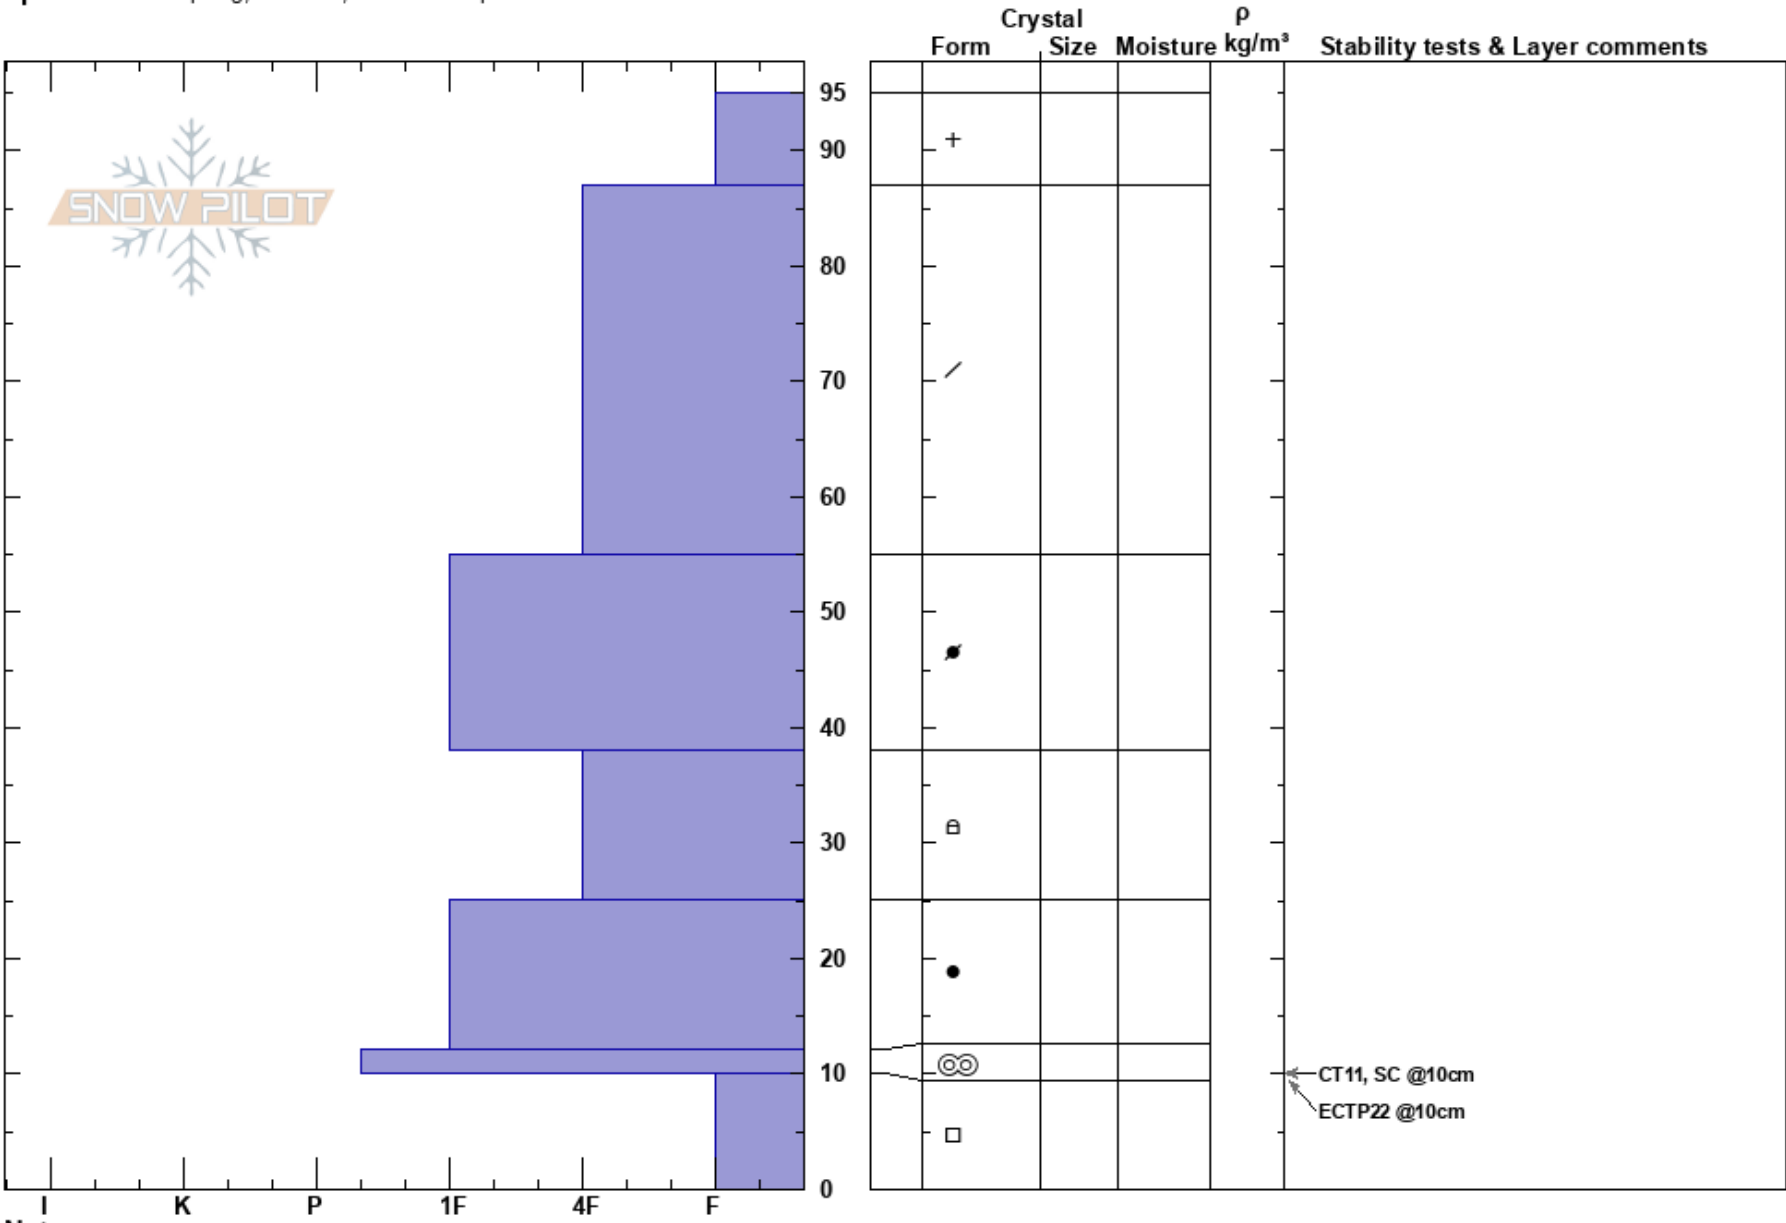

AAS Sunburst
 Kenai Mountains
 AK
 Elevation: 2130 m
 Aspect: W
 Specifics: Collapsing, localized; We skied slope

Brooke Edwards
 11/24/2020 - 10:45am
 Co-ord:
 Slope Angle: 20°
 Wind Loading: previous

Stability: Fair
 Air Temperature: -4°C
 Sky Cover: FEW
 Precipitation: NO
 Wind: E Light Breeze

HS:95
 PF:60
 PS:10
 10-0cm: Problematic layer

Notes: