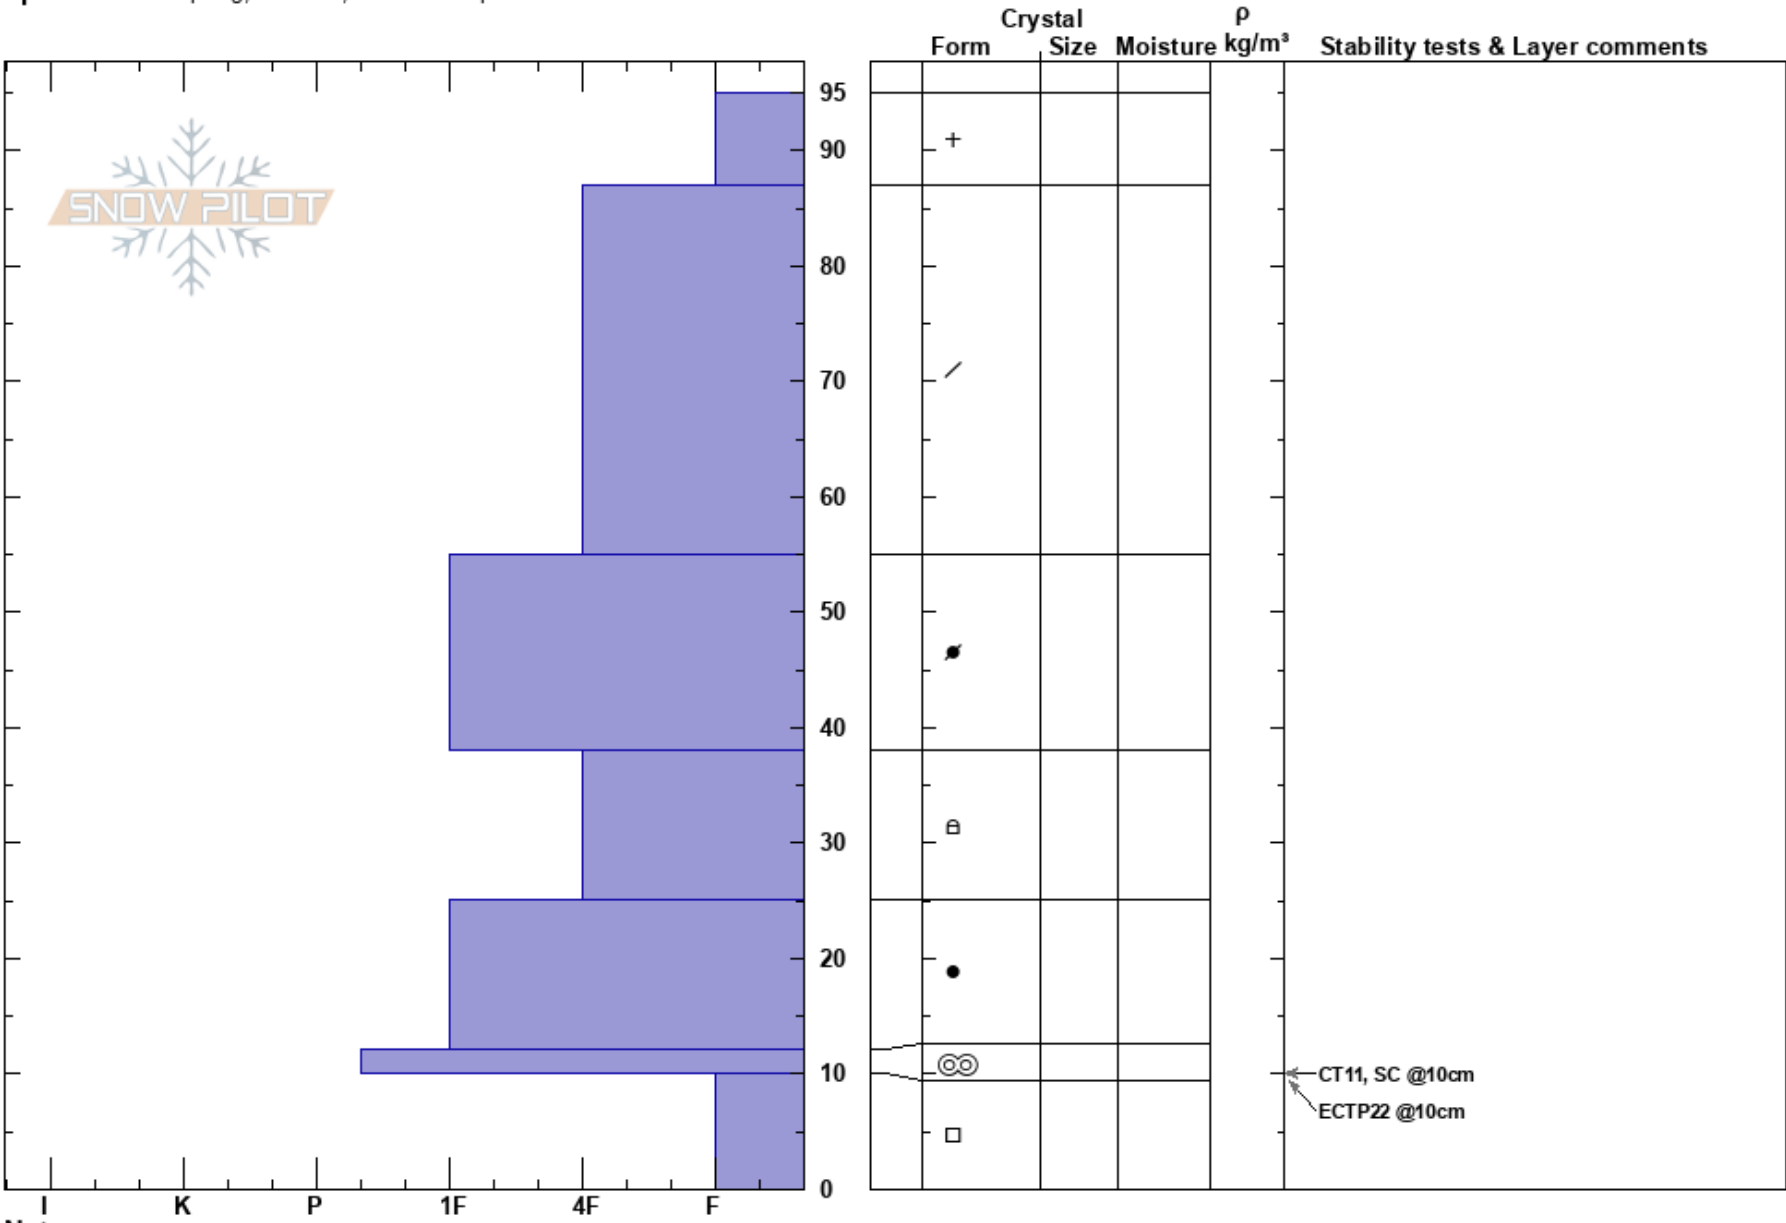

AAS Sunburst  
 Kenai Mountains  
 AK  
 Elevation: 2130 m  
 Aspect: W  
 Specifics: Collapsing, localized; We skied slope

Brooke Edwards  
 11/24/2020 - 10:45am  
 Co-ord:  
 Slope Angle: 20°  
 Wind Loading: previous

Stability: Fair  
 Air Temperature: -4°C  
 Sky Cover: FEW  
 Precipitation: NO  
 Wind: E Light Breeze  
 HS:95  
 PF:60  
 PS:10  
 10-0cm: Problematic layer

Notes: