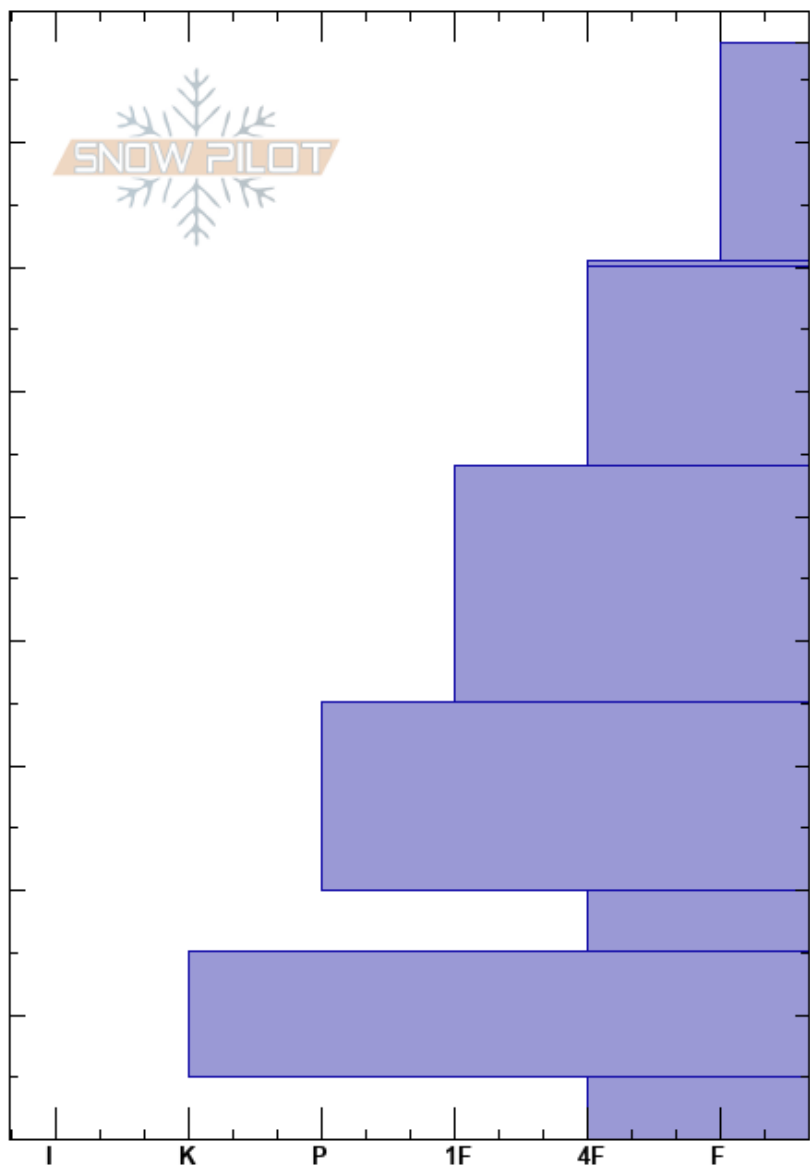

Surprise Meadow
 Teton Range
 WY
 Elevation: 9628 ft
 Aspect:
 Specifics:

Lisa Van Sciver
 11/24/2020 - 1:00pm
 Co-ord: 43.72959N, -110.77568W
 Slope Angle: 0°
 Wind Loading:

Stability:
 Air Temperature: -9°C
 Sky Cover: BKN
 Precipitation: S-1
 Wind: Calm

HS:88
 88-70.4cm: A few NSF as well

| Height (cm) | Crystal | | Moisture | ρ kg/m ³ | Stability tests & Layer comments |
|-------------|---------|---------|----------|--------------------------|----------------------------------|
| | Form | Size | | | |
| 88 | * | 1 | | | |
| 80 | ⊘ (•) | 4(0.5) | | | 88-70.4cm: A few NSF as well |
| 70 | ⊙⊙ | | | | |
| 60 | • | 0.3-0.5 | | | |
| 50 | • | 0.5 | | | |
| 40 | | | | | |
| 30 | • | 0.5 | | | ← CT17, PC @35cm |
| 20 | ⊖ | 1 | | | |
| 10 | ■ | | | | |
| 0 | • | 1 | | | |