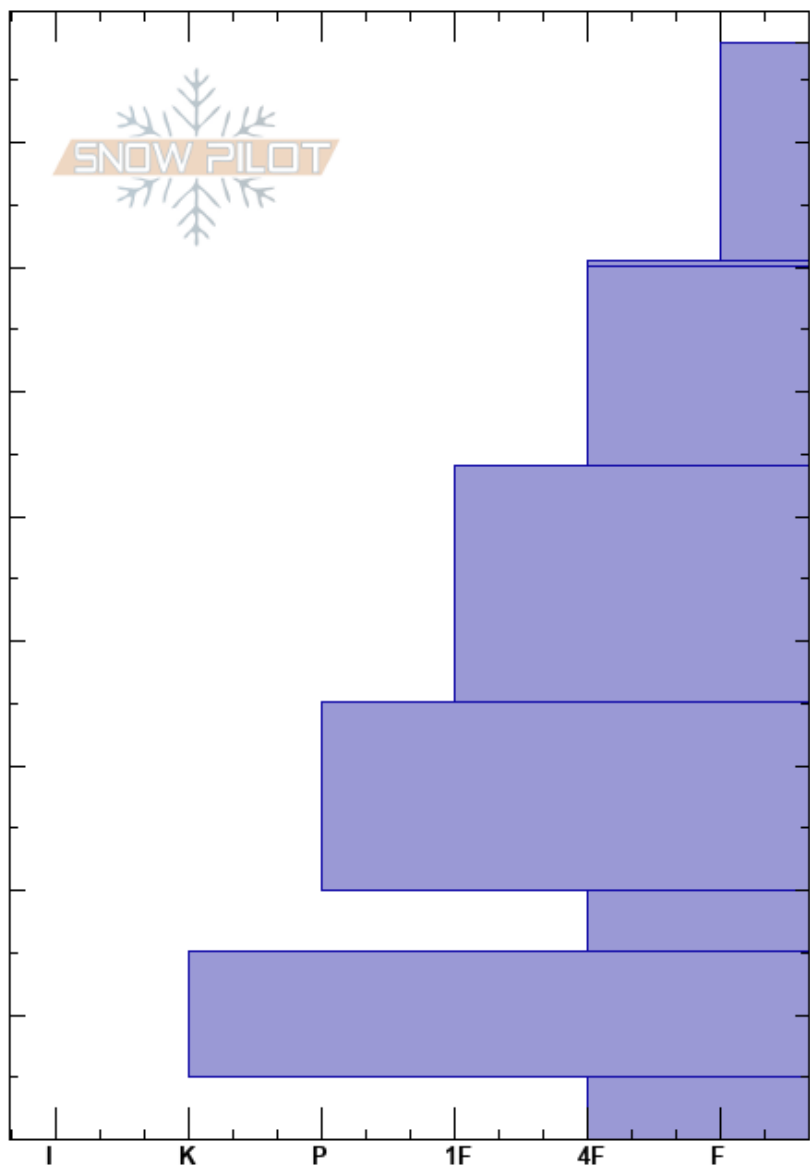

Surprise Meadow
 Teton Range
 WY
 Elevation: 9628 ft
 Aspect:
 Specifics:

Lisa Van Sciver
 11/24/2020 - 1:00pm
 Co-ord: 43.72959N, -110.77568W
 Slope Angle: 0°
 Wind Loading:

Stability:
 Air Temperature: -9°C
 Sky Cover: BKN
 Precipitation: S-1
 Wind: Calm

HS:88
 88-70.4cm: A few NSF as well

Height (cm)	Crystal		Moisture	ρ kg/m ³	Stability tests & Layer comments
	Form	Size			
88	*	1			
80	⊗ (•)	4(0.5)			88-70.4cm: A few NSF as well
70	⊙⊙				
60	•	0.3-0.5			
50	•	0.5			
40					
30	•	0.5			← CT17, PC @35cm
20	⊖	1			
10	■				
0	•	1			