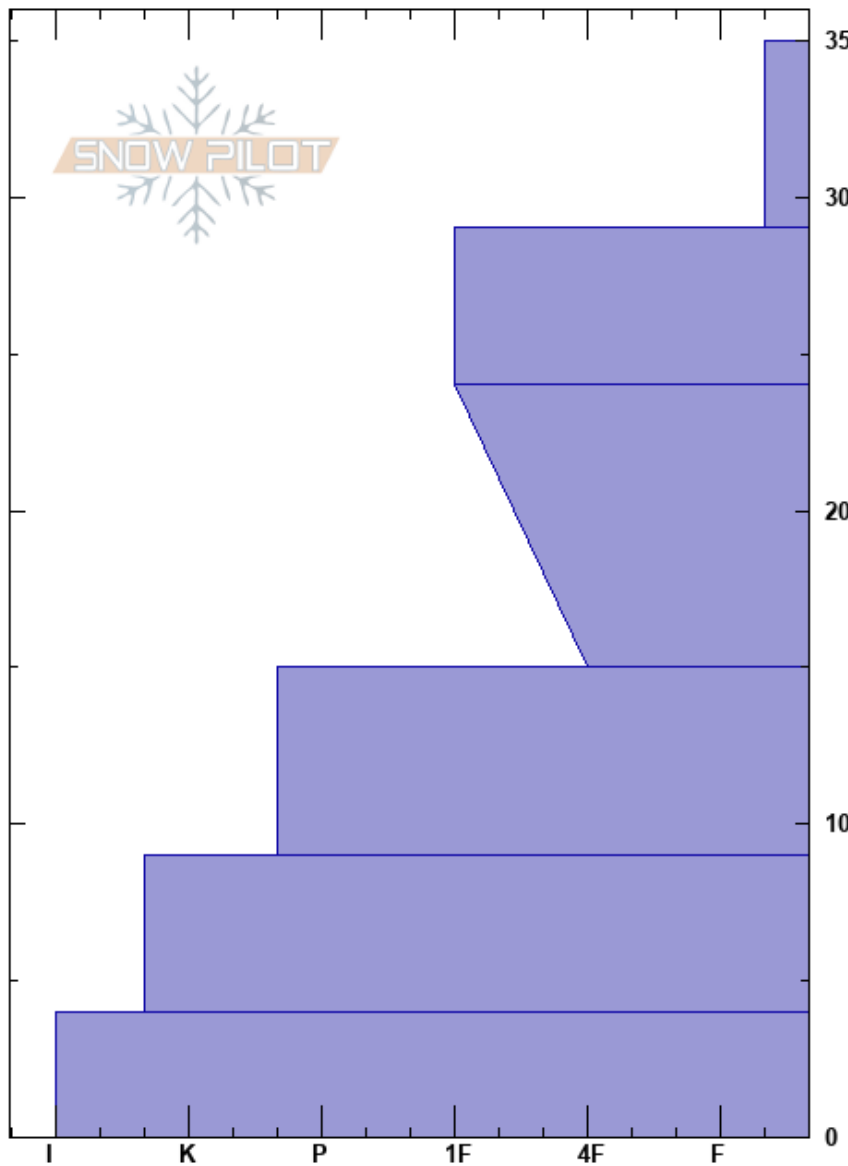

Vaught (5783')
 Central Glacier National
 MT
 Elevation: 5783 ft
 Aspect: 180°
 Specifics:

Jackson George
 11/24/2020 - 12:34pm
 Co-ord: 12U 289368W 5394414N
 Slope Angle: 31°
 Wind Loading:

Stability: Good
 Air Temperature:
 Sky Cover: OVC
 Precipitation: S-1
 Wind: S Light Breeze

HS:35
 Layer Notes:
 35-29cm: Problematic layer

Crystal Form	Crystal Size	Moisture	ρ kg/m ³	Stability tests & Layer comments
+ (Ø)	1-2(1)	D		
☐	1	D		
☐ (X)	0.5(5)	D		
⊙⊙	3	D		
■	1-2	D		
☐	0.5	D		

ECTX

Notes: