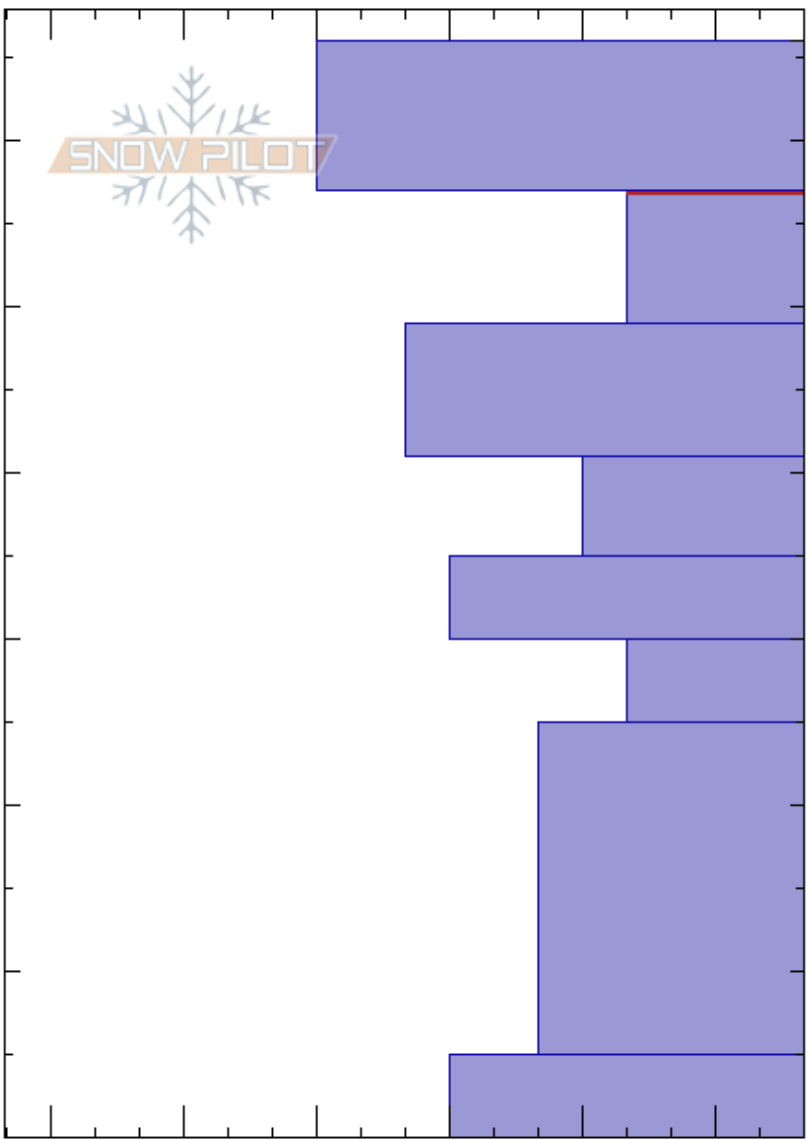

9990 Magic Line
 Wasatch Range
 UT
 Elevation: 9841 ft
 Aspect: 40°
 Specifics:

Paul Santana
 11/24/2020 - 12:30pm
 Co-ord: 40.65820N, -111.59474W
 Slope Angle: 35°
 Wind Loading:

Stability:
 Air Temperature:
 Sky Cover: CLR
 Precipitation: NO
 Wind: Calm

HS:66
 PF:2
 PS:0
 57-49cm: Problematic layer

Height (cm)	Crystal		ρ kg/m ³	Stability tests & Layer comments
	Form	Size		
66				
60	•			
54	⊗ (□)			← CT14 @54cm
50	•			
45	•			
40	⊗ (□)			
35	•			
30	☐			← CT22, Q3 @29cm
29				
20				
10				
0	⊙⊙			