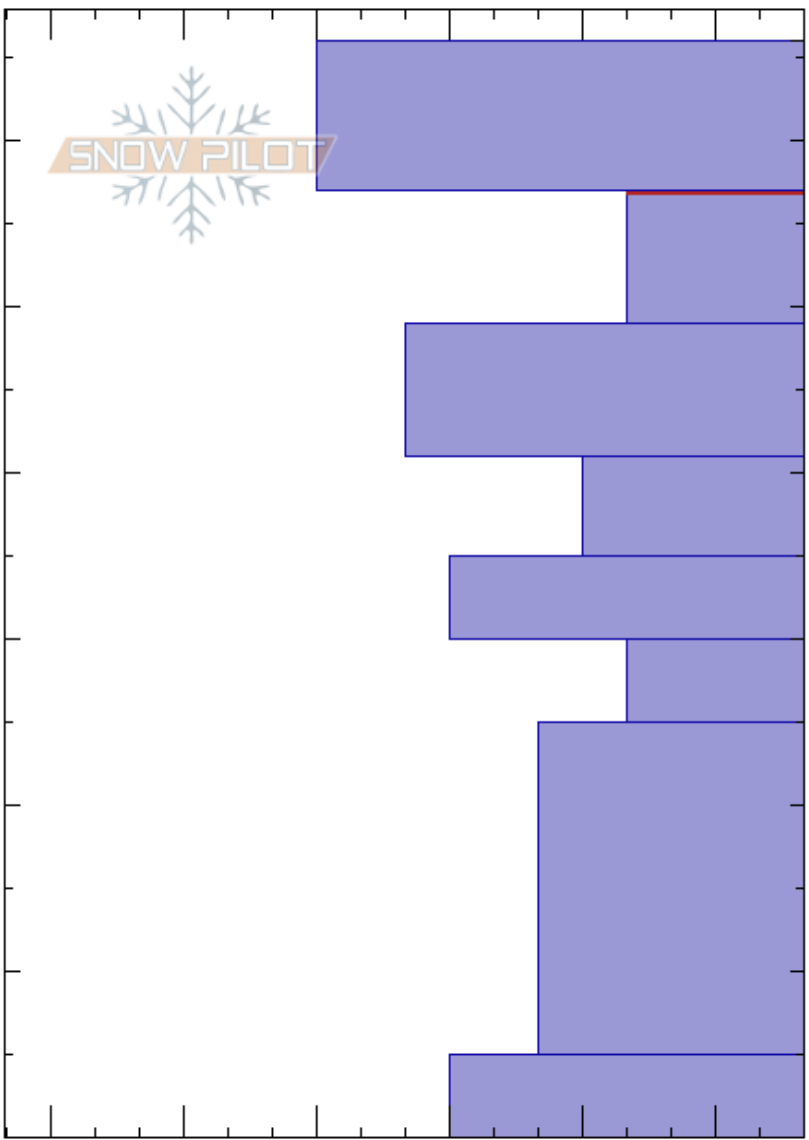

9990 Magic Line
 Wasatch Range
 UT
 Elevation: 9841 ft
 Aspect: 40°
 Specifics:

Paul Santana
 11/24/2020 - 12:30pm
 Co-ord: 40.65820N, -111.59474W
 Slope Angle: 35°
 Wind Loading:

Stability:
 Air Temperature:
 Sky Cover: CLR
 Precipitation: NO
 Wind: Calm

HS:66
 PF:2
 PS:0
 57-49cm:Problematic layer

Height (cm)	Crystal		ρ kg/m ³	Stability tests & Layer comments
	Form	Size		
66				
60	•			
54	⊗ (□)			←CT14 @54cm
50				
45	•			
40	⊗ (□)			
35				
30	•			
29	☐			←CT22, Q3 @29cm
25				
20				
15				
10				
5				
0	⊙⊙			