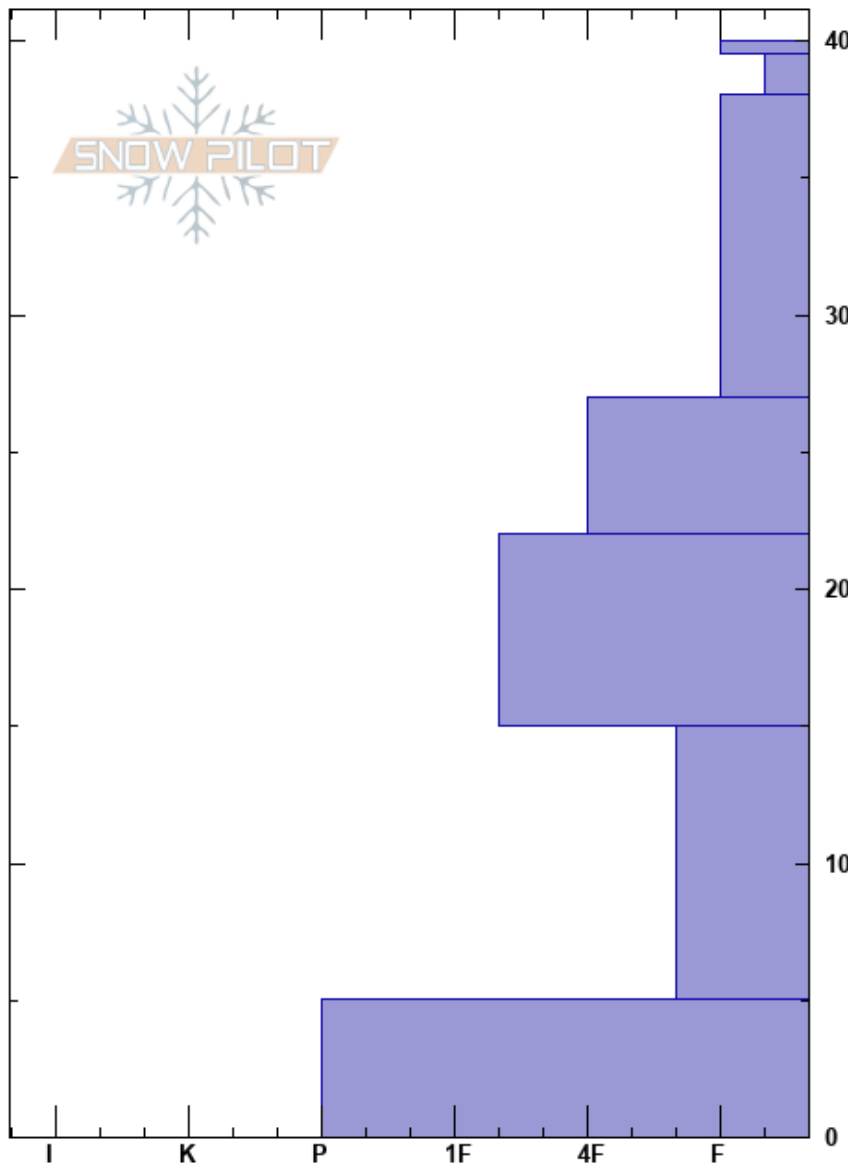

Lionhead Ridge  
 Lionhead Range  
 MT  
**Elevation:** 8662 ft  
**Aspect:** 50°  
**Specifics:** Ski tracks on slope; We skied slope

Alex Marienthal  
 11/24/2020 - 11:45am  
**Co-ord:** 44.70741N, -111.30584W  
**Slope Angle:** 24°  
**Wind Loading:** previous

**Stability:** Good **HS:**40  
**Air Temperature:** -7.5°C **PF:**35  
**Sky Cover:** OVC **PS:**20  
**Precipitation:** S-1  
**Wind:** SW Light Breeze

**Layer Notes:**

Crystal Form	Crystal Size	Moisture	$\rho$ kg/m <sup>3</sup>	Stability tests & Layer comments
*				
V	10-20			
□	0.5-1			
☉	0.5			
☉	0.5			
□	1-2			← ECTN17 @15cm
☉☉				