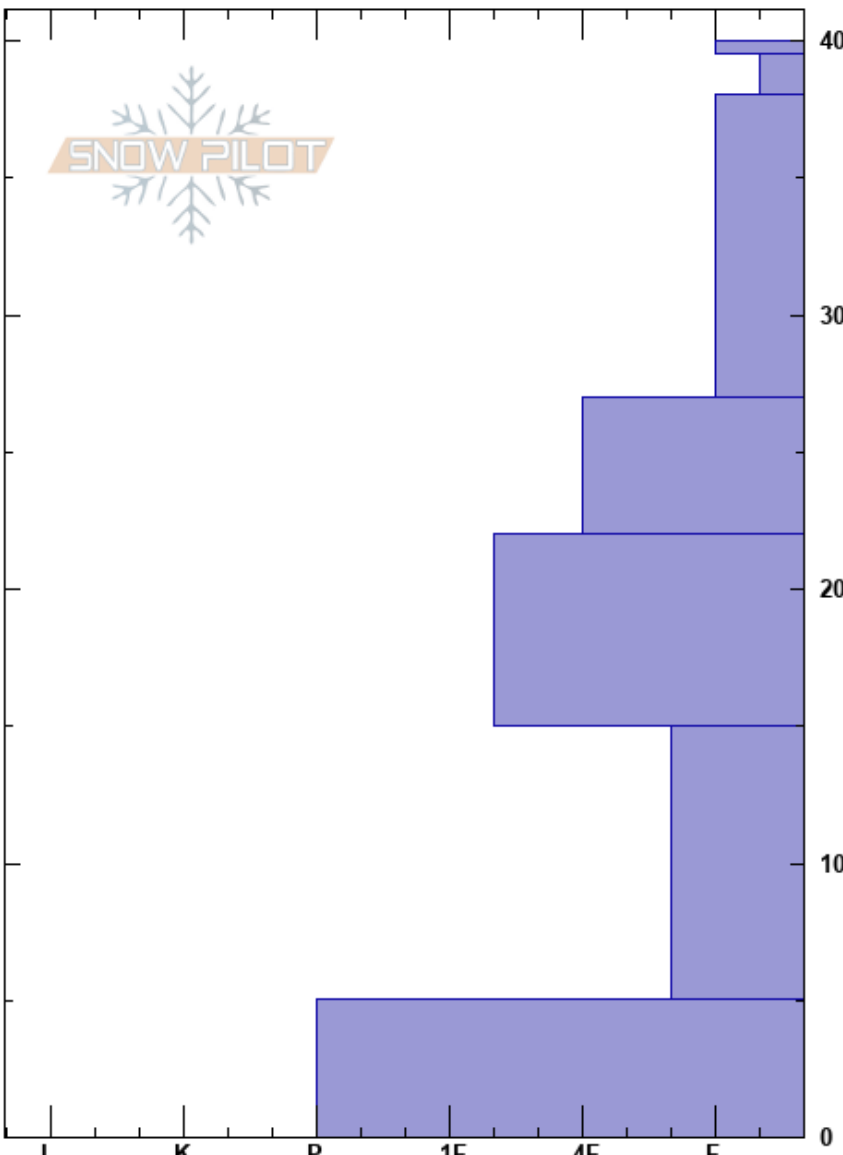

Lionhead Ridge  
 Lionhead Range  
 MT  
**Elevation:** 8662 ft  
**Aspect:** 50°  
**Specifics:** Ski tracks on slope; We skied slope

Alex Marienthal  
 11/24/2020 - 11:45am  
**Co-ord:** 44.70741N, -111.30584W  
**Slope Angle:** 24°  
**Wind Loading:** previous

**Stability:** Good **HS:**40  
**Air Temperature:** -7.5°C **PF:**35  
**Sky Cover:** OVC **PS:**20  
**Precipitation:** S-1  
**Wind:** SW Light Breeze

**Layer Notes:**

Crystal Form	Crystal Size	Moisture	$\rho$ kg/m <sup>3</sup>	Stability tests & Layer comments
*				
V	10-20			
□	0.5-1			
☉	0.5			
☉	0.5			
□	1-2			← ECTN17 @15cm
☉☉				