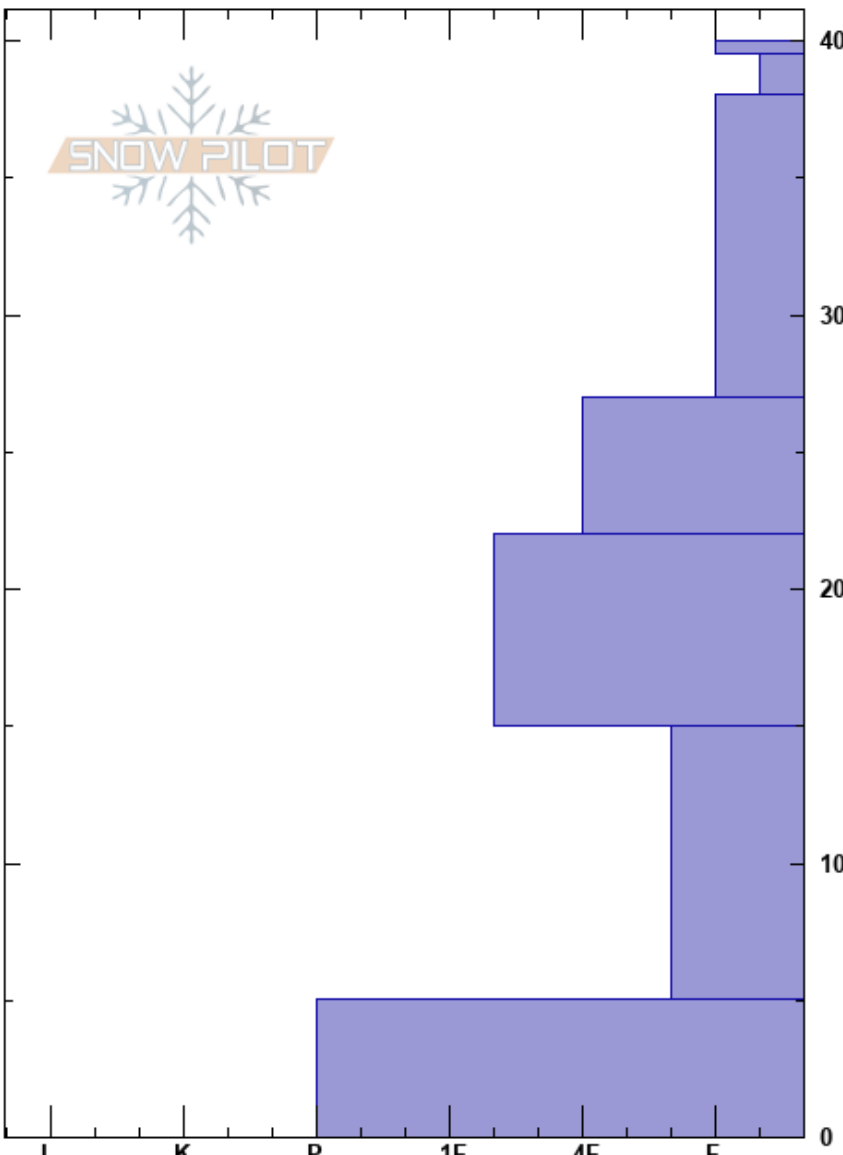

Lionhead Ridge
 Lionhead Range
 MT
Elevation: 8662 ft
Aspect: 50°
Specifics: Ski tracks on slope; We skied slope

Alex Marienthal
 11/24/2020 - 11:45am
Co-ord: 44.70741N, -111.30584W
Slope Angle: 24°
Wind Loading: previous

Stability: Good **HS:**40
Air Temperature: -7.5°C **PF:**35
Sky Cover: OVC **PS:**20
Precipitation: S-1
Wind: SW Light Breeze

Layer Notes:

Crystal Form	Crystal Size	Moisture	ρ kg/m ³	Stability tests & Layer comments
*				
V	10-20			
□	0.5-1			
☉	0.5			
☉	0.5			
□	1-2			← ECTN17 @15cm
☉☉				