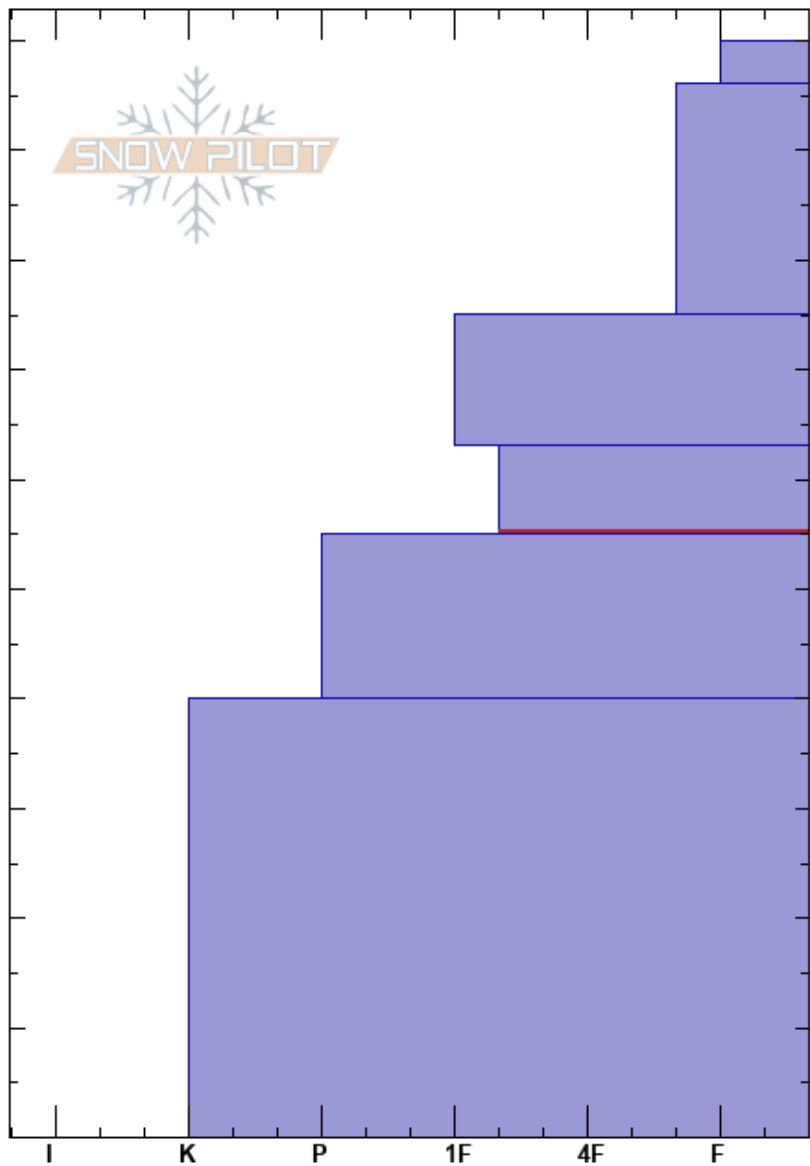

Lulu Pass  
Cooke City  
MT  
Elevation: 9862 ft  
Aspect: 170°  
Specifics: Snowmobile tracks on slope; We snowmobiled slope

Ian Hoyer  
11/24/2020 - 1:00pm  
Co-ord: 45.07188N, -109.95690W  
Slope Angle: 24°  
Wind Loading: previous

Stability: Good  
Air Temperature:  
Sky Cover: BKN  
Precipitation: S-1  
Wind: Calm

HS:100  
Layer Notes:  
63-55cm: Problematic layer

Height (cm)	Crystal		$\rho$ kg/m <sup>3</sup>	Stability tests & Layer comments
	Form	Size		
100				
95	+			
90				
80				
70				
60				
55				← ECTN26 @55cm
50				
40				
30				
20				
10				
0				