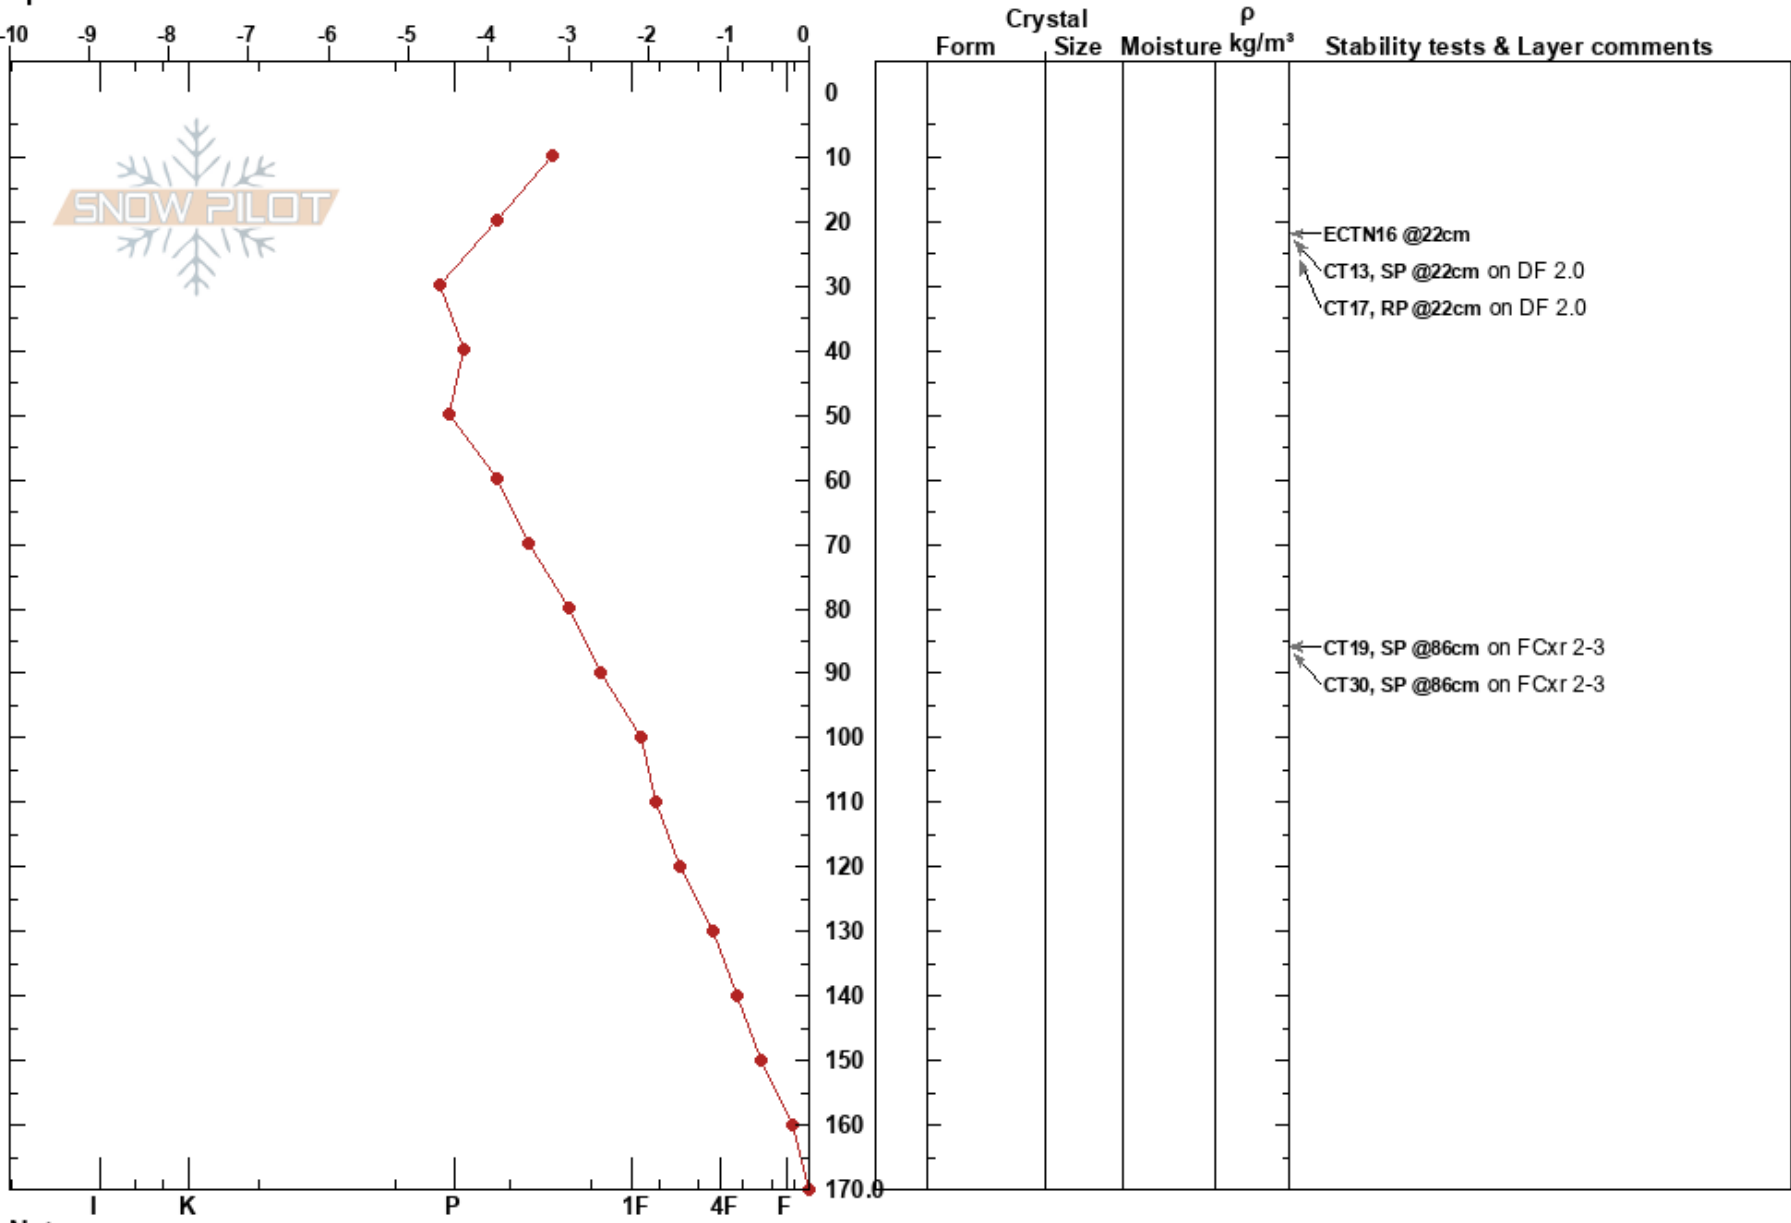

MPS-East Tsuisus rd
 Monashee
 BC
 Elevation: 2141 m
 Aspect: SE
 Specifics:

Ryan Harvey
 24/11/2020 - 10:00
 Co-ord: 50.43450N, -118.25058W
 Slope Angle: 18°
 Wind Loading: no

Stability:
 Air Temperature: -5.5°C PF:35
 Sky Cover: OVC
 Precipitation: S-1
 Wind: S Light Breeze

HS:170
 Layer Notes:

Notes: Open slope @ TL. Mostly smooth.